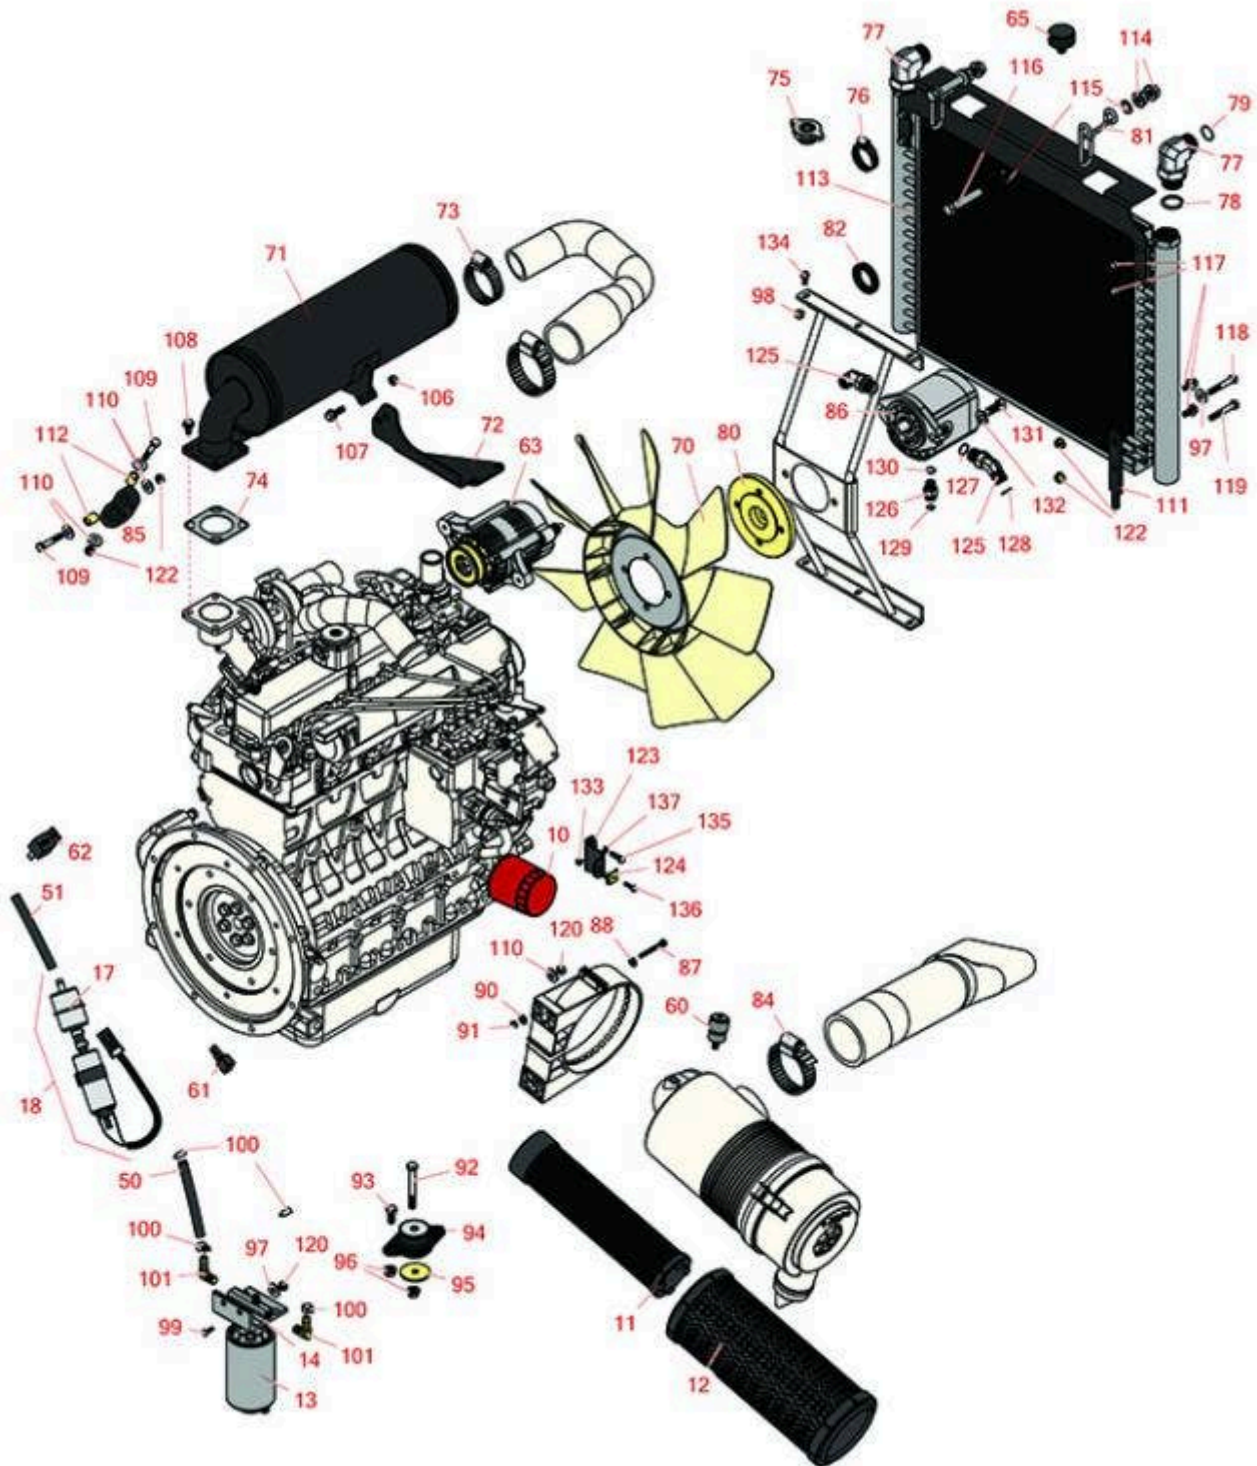

Replaces Toro Groundsmaster 4500-D

Parts

*Traction Unit - Model 30857
Engine*

All original equipment manufacturers names and part numbers are used for identification purposes only, and we are in no way implying that our products are original equipment parts. Prices subject to change without notice.

Replaces Toro Groundsmaster 4500-D

Parts

Traction Unit - Model 30857
Engine

Item No	R&R Part No.	OEM Part No.	Description	Qty Req	Order Quantity
Filters					
10	RX7000074035	104-5169	Kubota Filter - Oil	1	
11	R108-3816	104-4261, 108-3816	Baldwin Air Filter	1	
12	R108-3814	104-4260, 108-3814	Baldwin Air Filter	1	
13	R110-9049	110-9049	Donaldson Fuel Filter - Spin On	1	
14	R110-9044	110-9044	Donaldson Water/Fuel Seperator Assy	1	
17	R112-7836	112-7836, RR ONLY	Baldwin Fuel Filter - in Line	1	
17	RRF10534	112-7836, RR ONLY, RRONLY	SilverGuard Fuel Filter - Inline	1	
18	R110-8806	110-8806	Fuel Pump and Filter Assy	1	
Hoses					
50	R109-0309	109-0309	Hose-Fuel	1	
51	R110-3257	110-3257, 63-7630	Hose-Fuel	1	
Gauges & Controls					
60	R104-3563	104-3563	Indicator - Service	1	
61	R100-4918	100-4818, 100-4918	Diode	1	
62	R99-7435	99-7435	Relay - 70 Amp	1	
63	R98-7693	107-0145, 98-7693	Alternator Assy	1	
65	R68-6150	58-9070, 68-6150	Breather	1	

Replaces Toro Groundsmaster 4500-D

Parts

Traction Unit - Model 30857
Engine

Item No	R&R Part No.	OEM Part No.	Description	Qty Req	Order Quantity
---------	--------------	--------------	-------------	---------	----------------