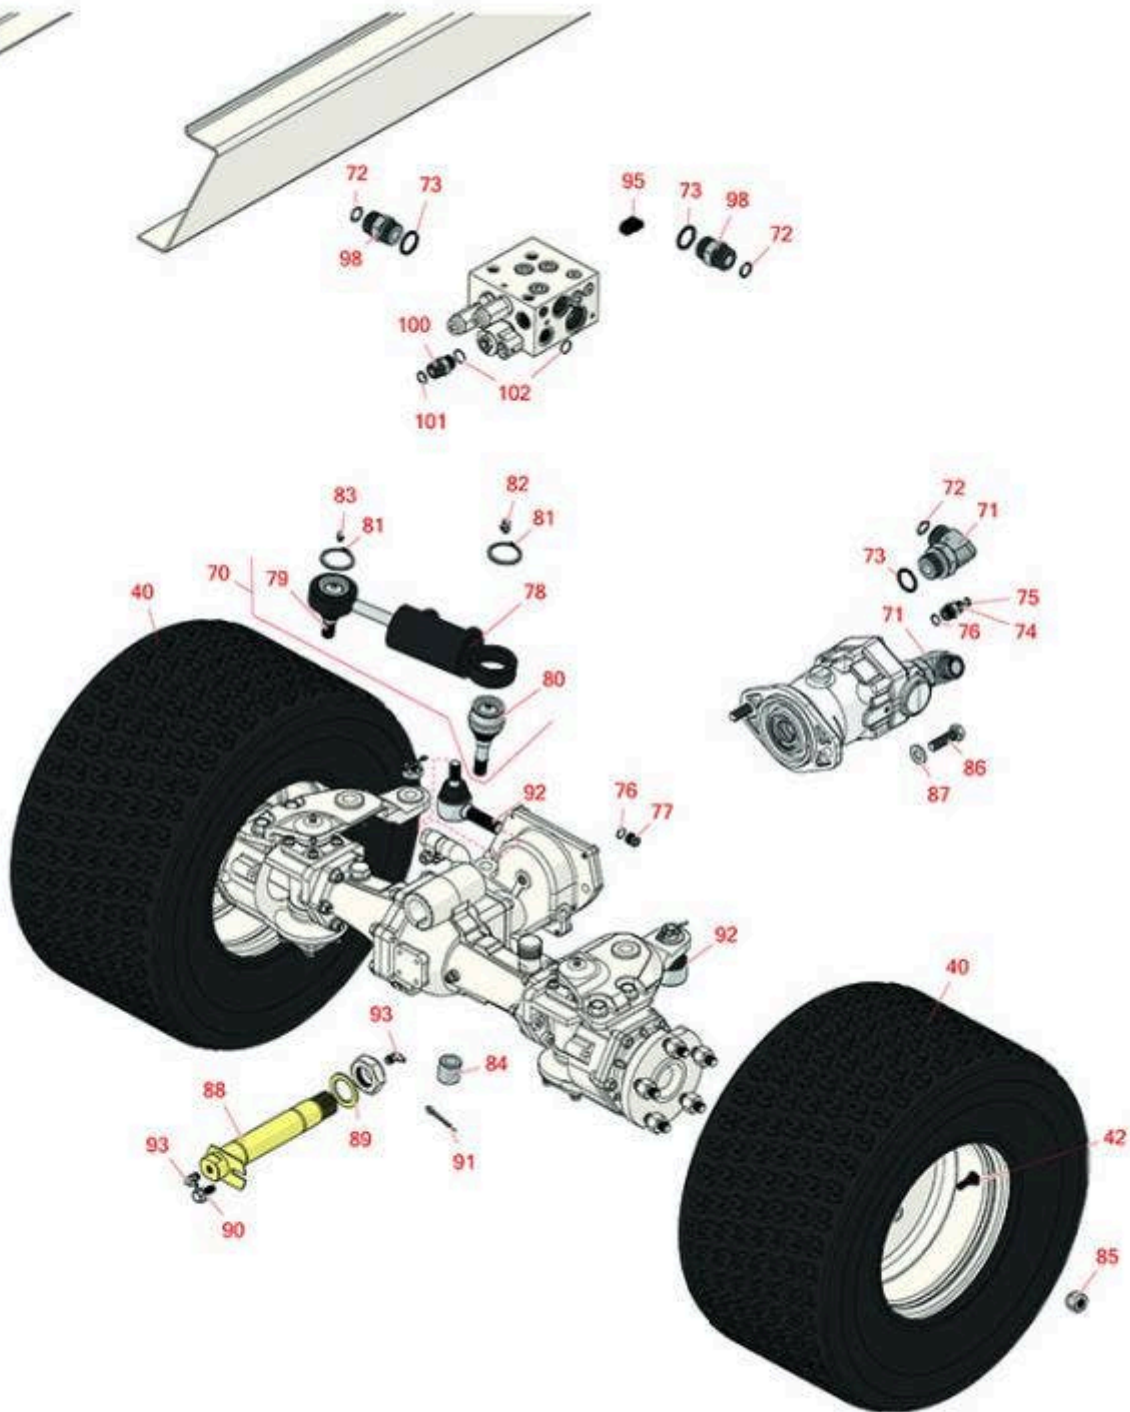

Replaces Toro Groundsmaster 4100-D

Parts

Rotary Mower - Models 30604 & 30608

Rear Wheels

All original equipment manufacturers names and part numbers are used for identification purposes only, and we are in no way implying that our products are original equipment parts. Prices subject to change without notice.

Replaces Toro Groundsmaster 4100-D Parts

Rotary Mower - Models 30604 & 30608
Rear Wheels

Item No	R&R Part No.	OEM Part No.	Description	Qty Req	Order Quantity
Tires & Wheels					
40	RTK1010-6TF-I	120-8910	Tire - 20x10.00-10 (6 Ply) Kenda Super Turf	2	
42	R232-27	232-27, 232-31	Stem - Valve w/ Cap	2	
Other Parts Available					
70	R121-1535	121-1535	Steering Cylinder Assy - Includes Ball Joints	1	
71	R340-142	340-142, 95-1692	Hydraulic Fitting - 90 Deg	2	
72	R237-58	237-58	O-Ring	3	
73	R237-81	237-81, 237.81, 327-81	O-Ring	3	
74	R340-2	340-2, 60-1920	Hydraulic Fitting - Striaight	1	
75	R237-22	107-8844, 237-22, 237-78	O-Ring	2	
76	R237-42	237-42, 31-4160	O-Ring	2	
77	R353-989	353-989	Plug - Hex - Hollow	1	
78	R121-1534	121-1534	Steering Cylinder	1	
79	R106-6774	106-6774, 92-5838, 92-5838-01	Ball Joint	1	
80	R100-3795	100-3795	Ball Joint	1	
81	R32151-104	32151-104	Ring - Retaining, Ex	2	
82	R302-60	302-60	Zerk - Grease 90 Deg.	1	