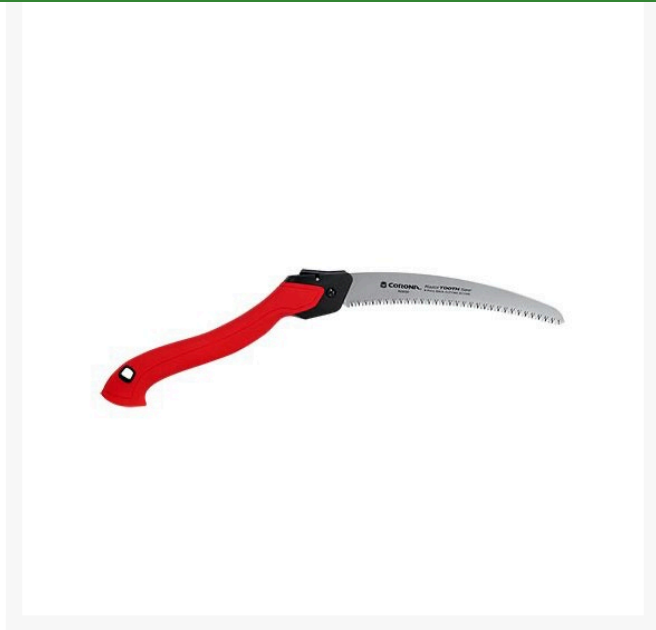

Corona Razorooth Folding Saw - 10in

R CRS16150

Details

This 10in folding saw with 3-sided razor teeth, is ideal for cutting 5in - 6in dia. small to medium branches. Removes significantly more material per pull stroke than conventional blades and features up to 6 teeth per inch with curved blade design for faster cutting. The impulse hardened teeth provide long service extending the life of the tool, season after season. The folding blade is curved, taper-ground and replaceable. This easy to latch blade prevents injury when not in use. 10in blade.

- 3-Sided Razor Teeth for Efficient Cutting
- Comfortable, Ergonomically Designed, Comfortable, Co-molded Handle
- 10in Blade Ideal for Cutting 5in - 6in dia. Small to Medium Branches
- Curved Folding Blade, Taper Ground, Replaceable
- Up to 6 Teeth Per Inch and Curved Blade for Faster Cutting
- Cuts are Smoother and Quicker Than a Regular Saw
- 10in Blade

Specifications

Manufacturer	Corona
Blade Length	10 in
Blade Material	Steel

Evergreen

C/. Bartomeu Amat, 2, Entlo 1 Terrassa, 08225
+34 931 130 054

<https://evergreen.rrproducts.com/>