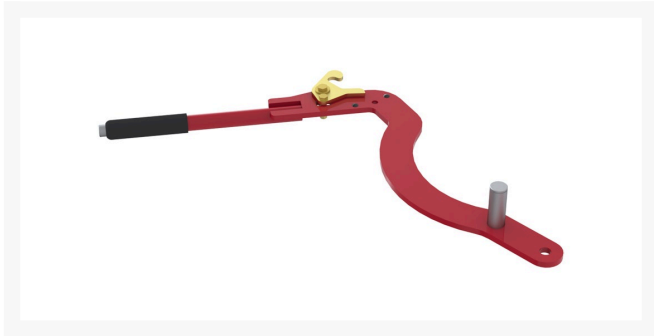

Lever Assembly - HOC

R130-1755

Replaces
Toro 130-1755

Specifications
Manufacturer R&R Products

Fits Models
Toro GrandStand Mower

Evergreen

C/. Bartomeu Amat, 2, Entlo 1 Terrassa, 08225
+34 931 130 054

<https://evergreen.rrproducts.com/>