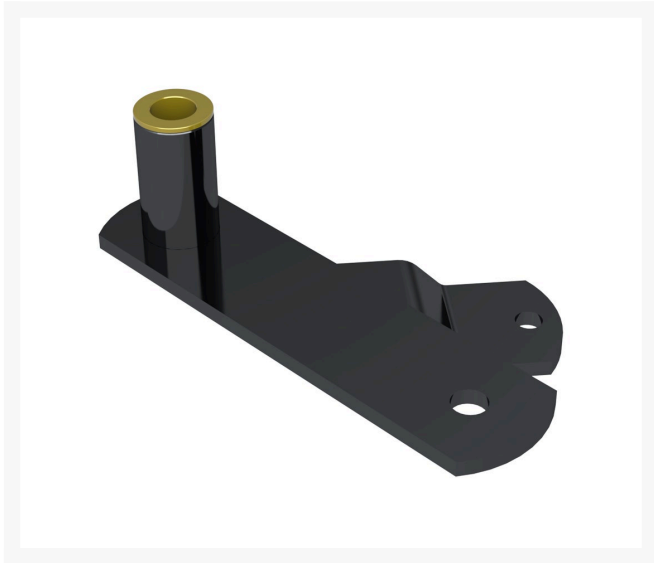

Idler Lever Assy

R86-4770

Replaces
Toro 86-4770

Specifications
Manufacturer R&R Products

Fits Models
Toro Commercial Walk Behind

Evergreen

C/. Bartomeu Amat, 2, Entlo 1 Terrassa, 08225
+34 931 130 054

<https://evergreen.rrproducts.com/>