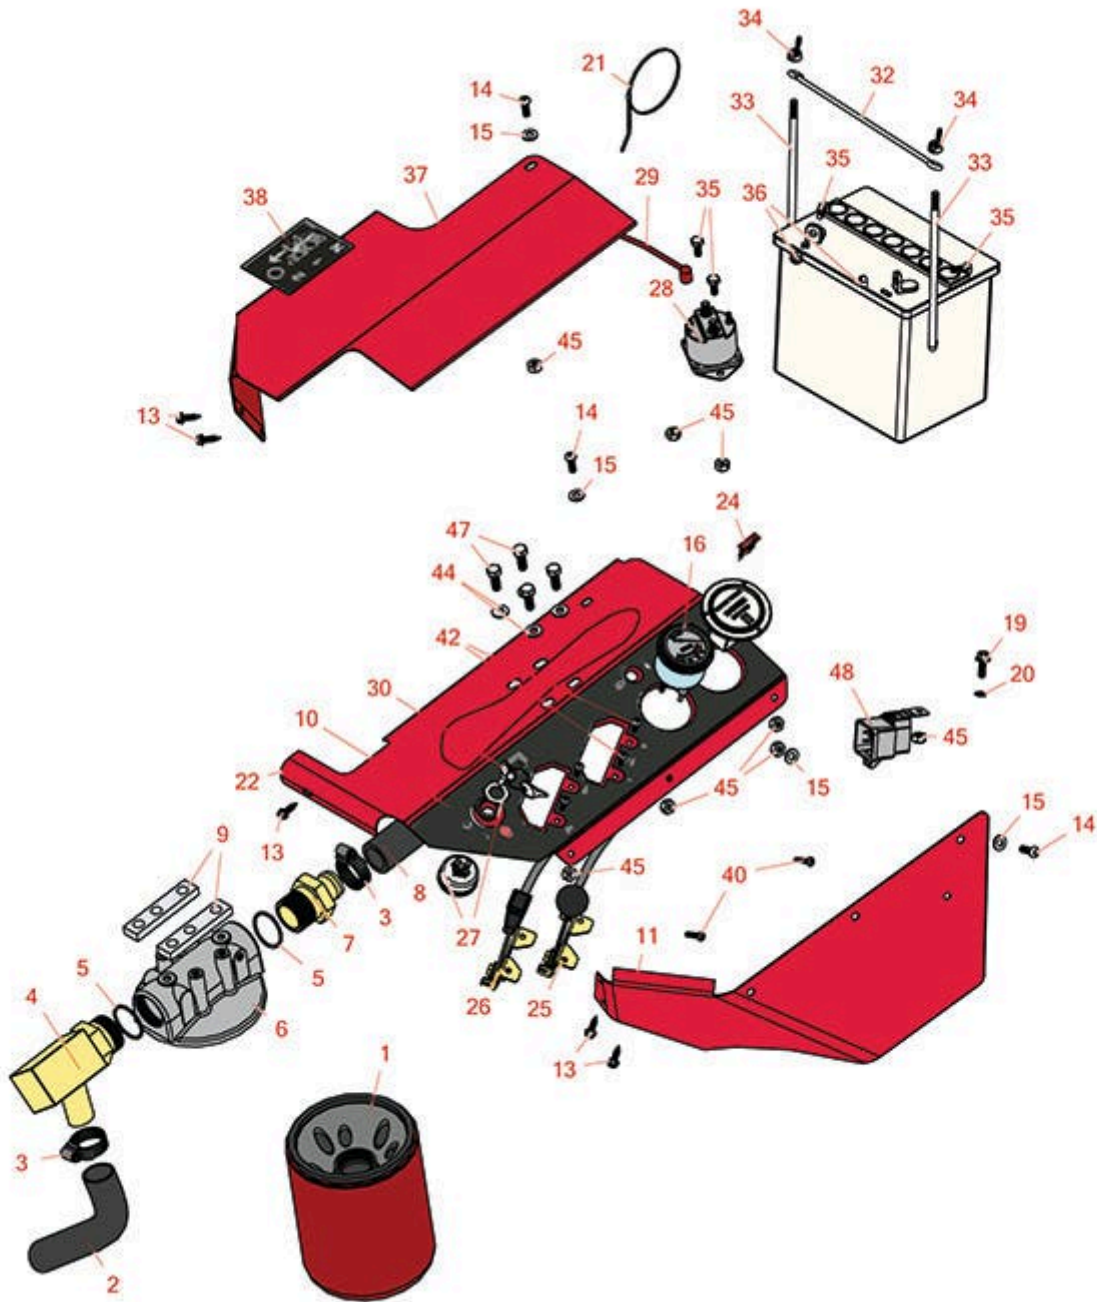

Replaces Toro Greensmaster 3050 Parts

Traction Unit - Model 04351

Hydraulic Filter

All original equipment manufacturers names and part numbers are used for identification purposes only, and we are in no way implying that our products are original equipment parts. Prices subject to change without notice.

Replaces Toro Greensmaster 3050 Parts

Traction Unit - Model 04351

Hydraulic Filter

Item No	R&R Part No.	OEM Part No.	Description	Qty Req	Order Quantity
1	R74-3570	44-5340, 57-0990, 74-3570, 8076001	Baldwin Oil Filter - Hyd 10 Micron	1	
2	R68-5880	28-2040, 51-0040, 68-5880	Hydraulic Hose Assy	1	
3	R2412-34	2412-34, 31-0120	Clamp - Hose .75-1.5	1	
4	R353-564	353-564	Hydraulic Fitting - 90 Deg	1	
5	R237-101	237-101	O-Ring	2	
6	R44-5560	27-2370, 44-5560	Head Assy - Hyd Oil Filter	1	
7	R353-563	353-563, 95-4356	Hydraulic Fitting - Filter	1	
8	R95-7119	95-7119	Hose - Return	1	
9	R27-2380	27-2380	Spacer - Oil Filter	2	
10	R107-2554	107-2554, 93-8061	Decal - Control Panel	1	
11	R83-0840-01	83-0840, 83-0840-01	Cover Shield - Valve - Red	1	
13	R32104-116	32104-116	Screw - 12 x 1/2 Sheet Metal Hswh	5	
14	R3274-69	3274-69, 3274-91, 3274.69	Screw - 1/4-20 x 3/4 Hsbh	3	