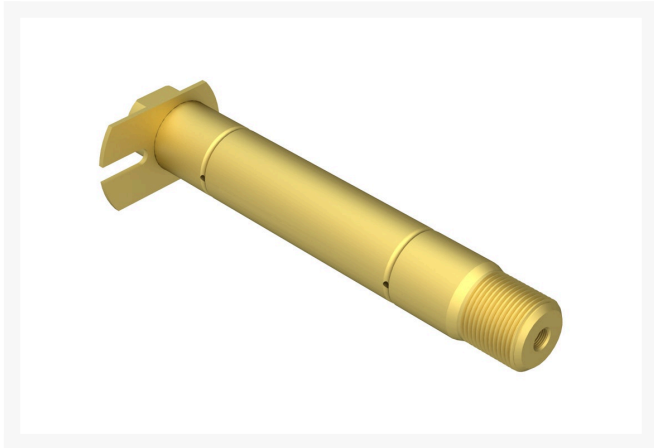

# Axle Pin - Rear

R98-7077

## Replaces

Toro 98-7077