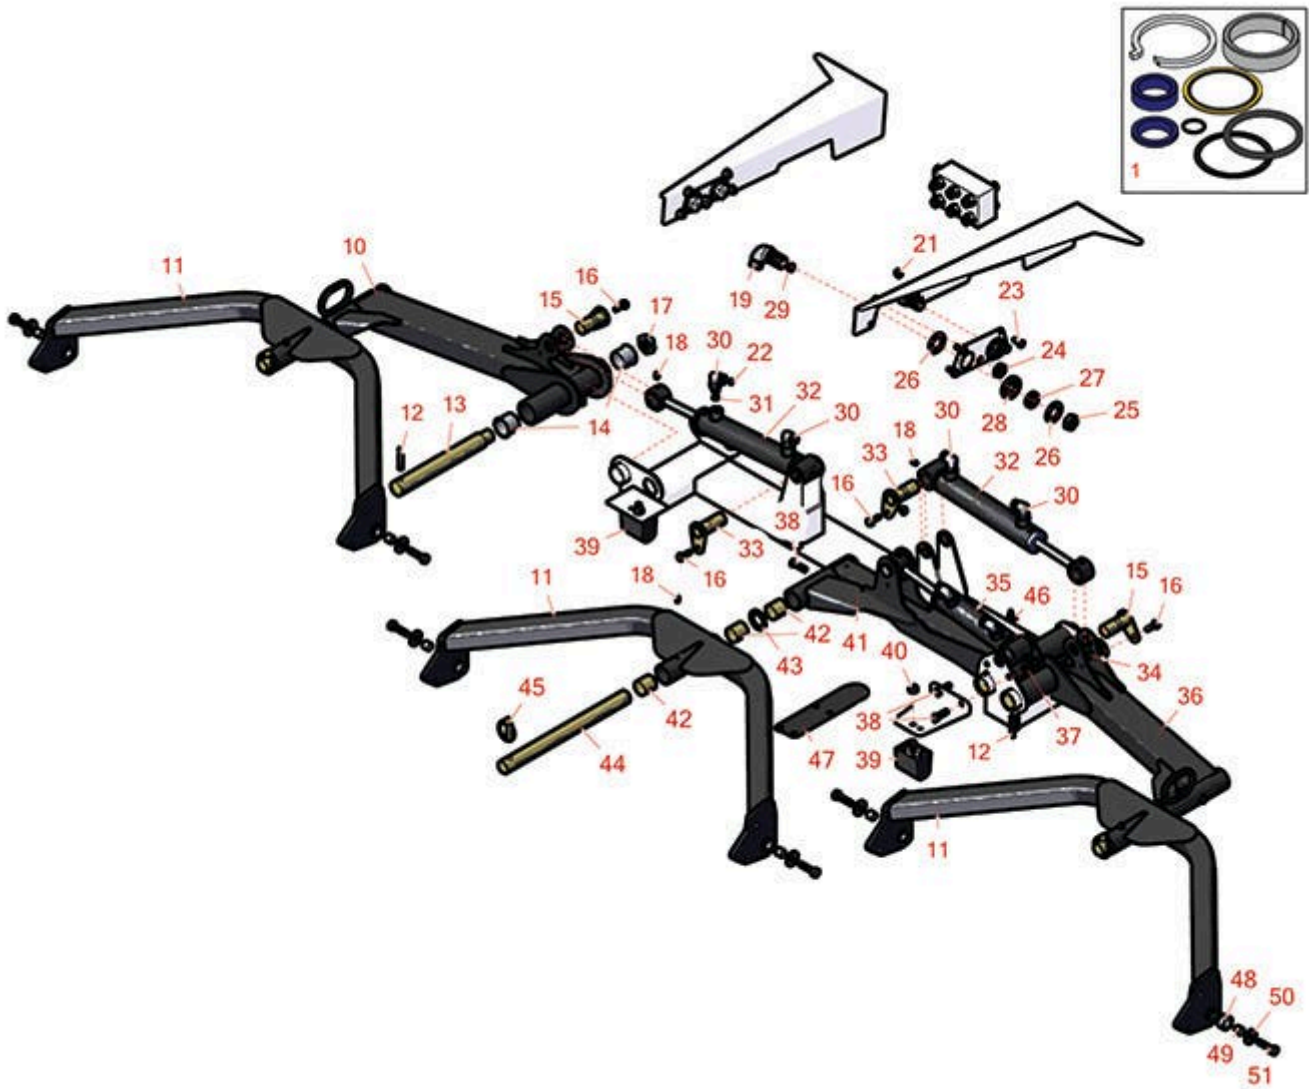

Replaces Toro Groundsmaster 4500-D Parts

Traction Unit with Yanmar Engine - Model 30881A
Front Lift Arm

All original equipment manufacturers names and part numbers are used for identification purposes only, and we are in no way implying that our products are original equipment parts. Prices subject to change without notice.

Replaces Toro Groundsmaster 4500-D Parts

Traction Unit with Yanmar Engine - Model 30881A
Front Lift Arm

Item No	R&R Part No.	OEM Part No.	Description	Qty Req	Order Quantity
Overhaul kit					
1	R107-1977	107-1977	Seal Kit	1	
<i>Tech Note: Fits R107-1979 Cylinder:</i>					
Other Parts Available					
10	R108-4034	108-4034	No. 5 Liftarm Assy	1	
11	R115-3453	104-5656, 115-3453	Carrier Frame Assy	3	
12	R32121-110	32121-110	Roll Pin - Slotted	3	
13	R95-7158	95-7158	Pin - Pivot	3	
14	R104-0015	104-0015, 104-8339	Bushing - Flanged	6	
15	R104-5525	104-5525, 131-4201, 131-4201`	Cylinder Pin Assy	3	
16	R3234-29	3234-17, 3234-29	Bolt - 5/16-18x1 Serr Hex	6	
17	R3296-49	3296-49	Locknut - 1 in 14	3	
18	R302-5	21-6010, 302-11, 302-37, 302-47, 302-5, 302-57, 302-58, 302-6, 31-0300, 32-9660, 60-0800, 62-3880, 92-4181	Fitting - Grease	11	
19	R340-72	340-72, 96-0865	Fitting-Bulkhead,	1	

Replaces Toro Groundsmaster 4500-D Parts

Traction Unit with Yanmar Engine - Model 30881A
Front Lift Arm

Item No	R&R Part No.	OEM Part No.	Description	Qty Req	Order Quantity
21	R445722	30-8980, 32128-2, 32128-20, 32128-20 , 445722	Nut - Serrated Washer	8	
22	R237-22	107-8844, 237-22, 237-78	O-Ring	9	
<i>Tech Note: 2002-2014 Only:</i>					
23	R322-3	01-150-1420, 01-178-0506, 20-24-AD, 20-24-AGD, 322-3, 48-9270, 513339, 908017P	Bolt - Hex HD 5/16-18 x 3/4	8	
24	R340-70	340-70	Nut - Lock	2	
25	R340-74	340-74	Locknut - Bulkhead	5	
26	R69-9010	69-9010, 9-9010	Washer	10	
27	R69-9000	125-1984, 69-9000	Spacer	5	
28	R240-3	240-3	Grommet- Rubber	5	
29	R237-65	237-65, 237.65	O-Ring	6	
30	R340-77	340-100, 340-77, 95-7889	Hydraulic Fitting	6	
31	R237-42	237-42, 31-4160	O-Ring	6	