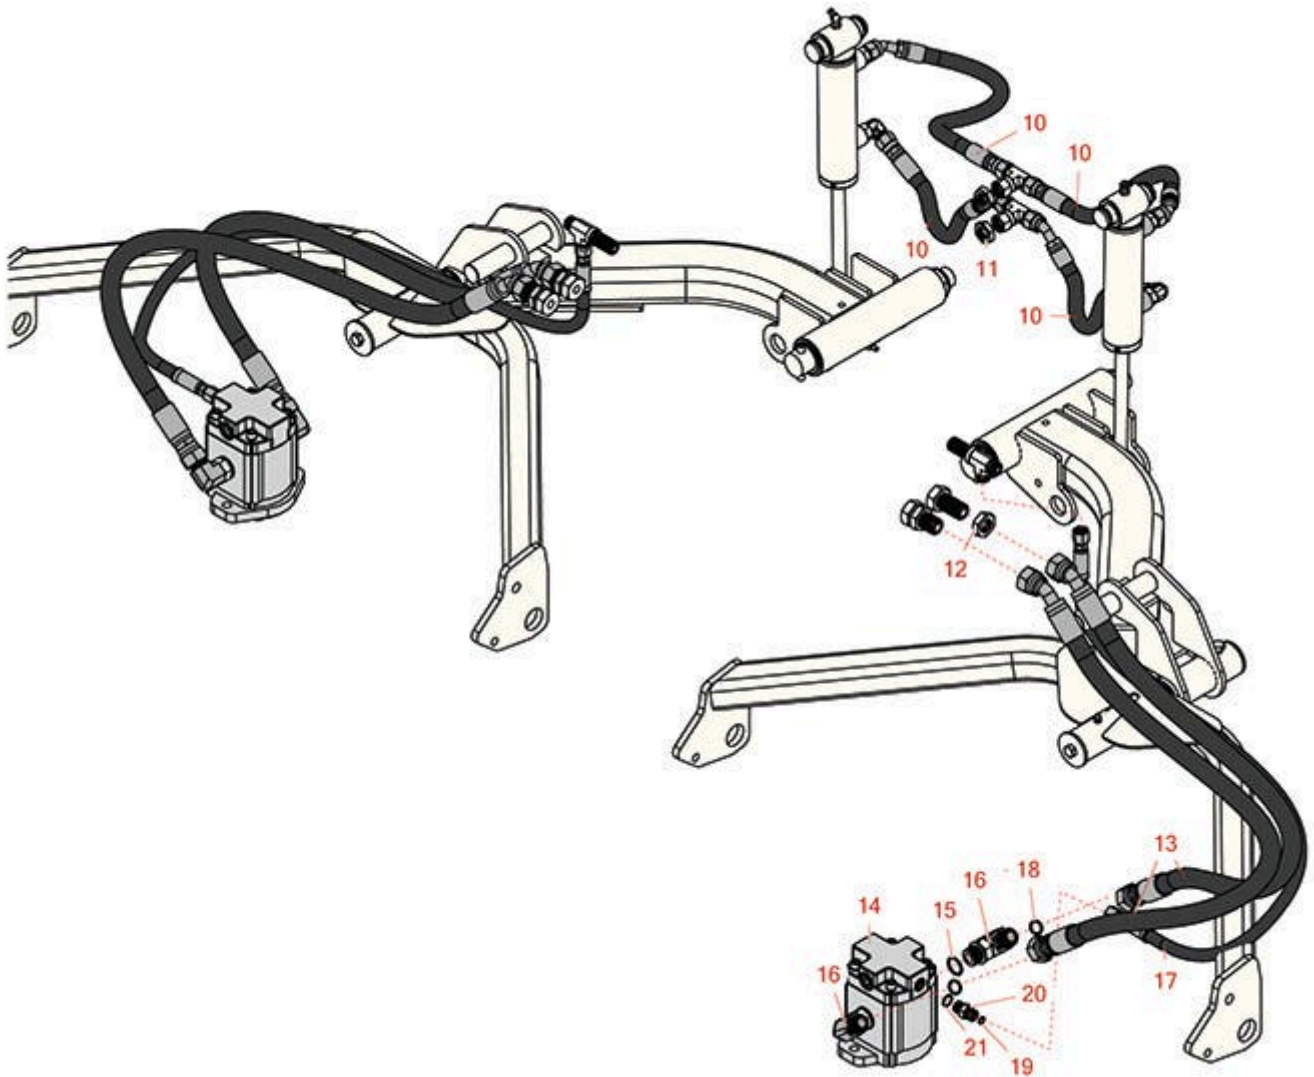

Replaces Toro Groundsmaster 4500-D Parts

*Traction Unit with Yanmar Engine - Model 30881A
Rear Lift Arm Hydraulics*

All original equipment manufacturers names and part numbers are used for identification purposes only, and we are in no way implying that our products are original equipment parts. Prices subject to change without notice.

Replaces Toro Groundsmaster 4500-D Parts

*Traction Unit with Yanmar Engine - Model 30881A
Rear Lift Arm Hydraulics*

Item No	R&R Part No.	OEM Part No.	Description	Qty Req	Order Quantity
---------	--------------	--------------	-------------	---------	----------------

Hoses

10	R105-9238	105-9238	Hydraulic Hose Assy	4	
13	R104-5505	104-5505	Hydraulic Hose Assy	4	
17	R104-5502	104-5502	Hydraulic Hose Assy	2	

Other Parts Available

11	R340-70	340-70	Nut - Lock	2	
12	R340-74	340-74	Locknut - Bulkhead	4	
14	R117-5141	105-9820, 105-9872, 117-5141	Hydraulic Motor	2	
15	R237-80	237-80, 327-80	O-Ring	4	
16	R340-17	340-17	No 10 Male Orfs x No 10 Male Orb	4	
18	R237-65	237-65, 237.65	O-Ring	4	
19	R237-21	237-21, 327-21	O-Ring	2	
20	R340-92	340-92	Hydraulic Fitting - Striaight	2	
21	R237-22	107-8844, 237-22, 237-78	O-Ring	2	