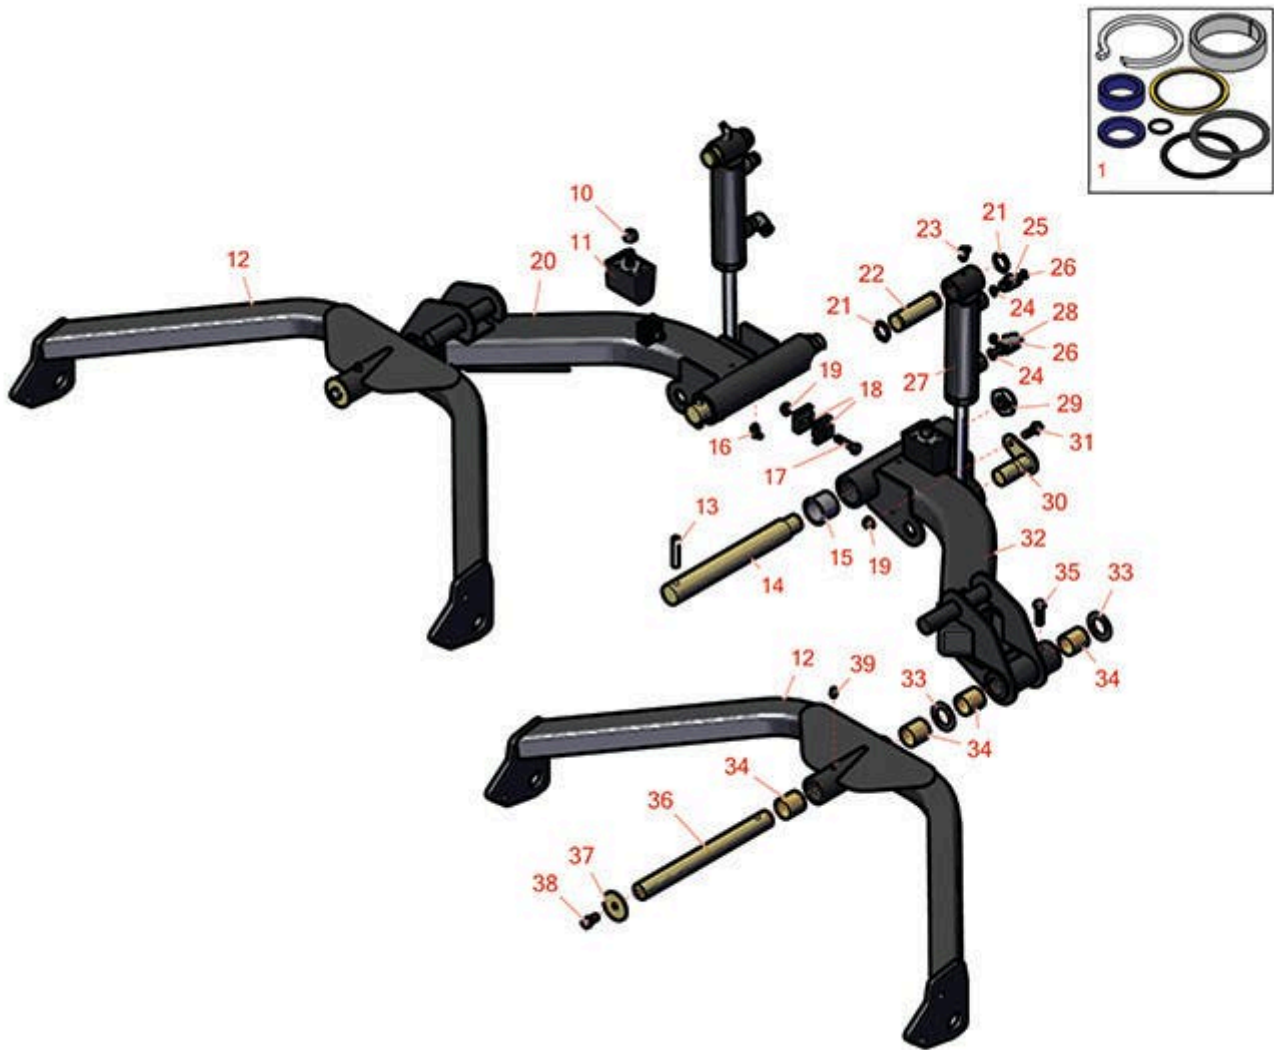

Replaces Toro Groundsmaster 4500-D

Parts

Traction Unit with Yanmar Engine - Model 30881A

Rear Lift Arm

All original equipment manufacturers names and part numbers are used for identification purposes only, and we are in no way implying that our products are original equipment parts. Prices subject to change without notice.

Replaces Toro Groundsmaster 4500-D Parts

*Traction Unit with Yanmar Engine - Model 30881A
Rear Lift Arm*

Item No	R&R Part No.	OEM Part No.	Description	Qty Req	Order Quantity
---------	--------------	--------------	-------------	---------	----------------

Replaces Toro Groundsmaster 4500-D Parts

*Traction Unit with Yanmar Engine - Model 30881A
Rear Lift Arm*

Item No	R&R Part No.	OEM Part No.	Description	Qty Req	Order Quantity
24	R237-42	237-42, 31-4160	O-Ring	4	
25	R340-2	340-2, 60-1920	Hydraulic Fitting - Striaight	2	
26	R237-22	107-8844, 237-22, 237-78	O-Ring	4	
27	R107-1978	104-5526, 107-1978	Cylinder - Lift	2	
28	R340-77	340-100, 340-77, 95-7889	Hydraulic Fitting	2	
29	R3296-49	3296-49	Locknut - 1 in 14	2	
30	R104-5525	104-5525, 131-4201, 131-4201`	Cylinder Pin Assy	2	
31	R3234-29	3234-17, 3234-29	Bolt - 5/16-18x1 Serr Hex	2	
32	R105-9202	105-9202	No. 2 Lift Arm Assy	1	
33	R3-6781	3-6781	Washer - Thrust - Castor Wheel	4	
34	R108-4000	108-4000	Bushing	8	
35	R400264	01-150-0180, 01-178-0610, 20-48-AD, 20-48-AGD, 32-9160, 3224-3, 323-29, 323-7, 400264, 908035P	Bolt - Hex HD 3/8-16 x 1-1/4	2	
36	R105-9827	105-9827	Shaft	2	

Replaces Toro Groundsmaster 4500-D Parts

*Traction Unit with Yanmar Engine - Model 30881A
Rear Lift Arm*

Item No	R&R Part No.	OEM Part No.	Description	Qty Req	Order Quantity
37	R63-7400	63-7400	Washer - Rebound	2	
38	R400258	01-150-0800, 01-178-0600, 01-178-0606, 20-45-AD, 31-0200, 31-9910, 3224-1, 323-4, 400258	Bolt - Hex HD 3/8-16 x 3/4	2	
39	R302-5	21-6010, 302-11, 302-37, 302-47, 302-5, 302-57, 302-58, 302-6, 31-0300, 32-9660, 60-0800, 62-3880, 92-4181	Fitting - Grease	2	