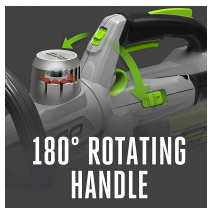

EGO 25in Hedge Trimmer - Bare Tool

REGHT2500

Details

Designed for professionals, the commercial hedge trimmer is precision engineered to tackle the toughest hedges with ease. Powered by the petrol-matching commercial backpack battery, a single charge delivers impressive run times. While the smooth and quiet brushless motor and gearbox give you all the power you need without the vibration, fumes and noise of a petrol engine. The high-quality EGO blades are made from laser-cut-steel with diamond-ground edges to stay sharp longer than conventional blades. 25in Steel Blade.. Bare tool only.