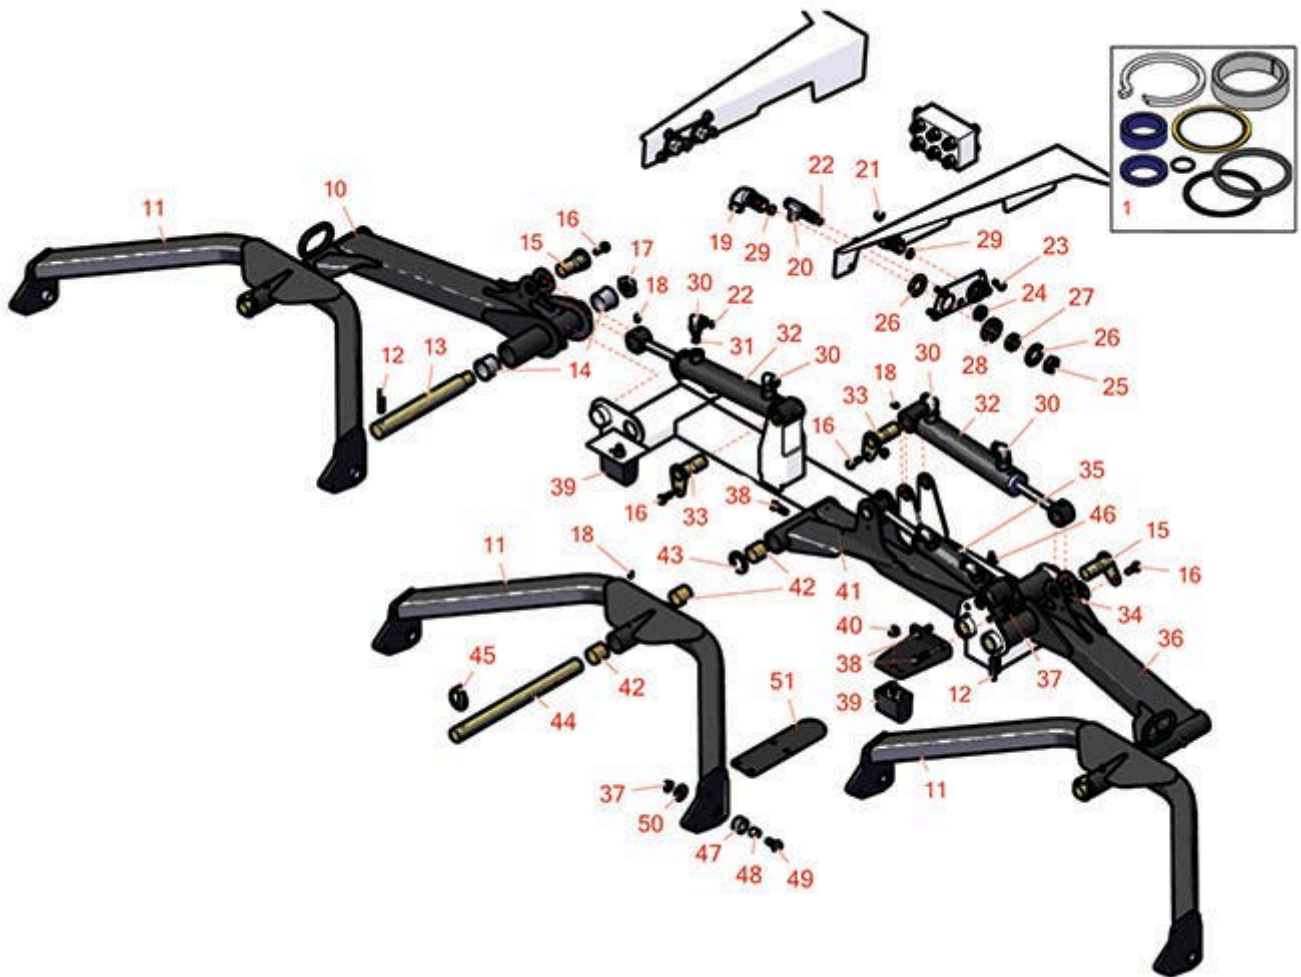

Replaces Toro Groundsmaster 4500-D

Parts

Rotary Mower - Model 30856

Front Lift Arm

All original equipment manufacturers names and part numbers are used for identification purposes only, and we are in no way implying that our products are original equipment parts. Prices subject to change without notice.

Replaces Toro Groundsmaster 4500-D Parts

Rotary Mower - Model 30856
Front Lift Arm

Item No	R&R Part No.	OEM Part No.	Description	Qty Req	Order Quantity
Overhaul kit					
1	R107-1977	107-1977	Seal Kit	1	
<i>Tech Note: Fits R107-1979 Cylinder:</i>					
Other Parts Available					
10	R108-4034	108-4034	No. 5 Liftarm Assy	1	
11	R115-3453	104-5656, 115-3453	Carrier Frame Assy	3	
12	R32121-110	32121-110	Roll Pin - Slotted	3	
13	R95-7158	95-7158	Pin - Pivot	3	
14	R104-0015	104-0015, 104-8339	Bushing - Flanged	6	
15	R104-5525	104-5525, 131-4201, 131-4201`	Cylinder Pin Assy	3	
16	R3234-29	3234-17, 3234-29	Bolt - 5/16-18x1 Serr Hex	6	
17	R3296-49	3296-49	Locknut - 1 in 14	3	
18	R302-5	21-6010, 302-11, 302-37, 302-47, 302-5, 302-57, 302-58, 302-6, 31-0300, 32-9660, 60-0800, 62-3880, 92-4181	Fitting - Grease	11	
19	R340-72	340-72, 96-0865	Fitting-Bulkhead,	1	

Replaces Toro Groundsmaster 4500-D Parts

Rotary Mower - Model 30856
Front Lift Arm

Item No	R&R Part No.	OEM Part No.	Description	Qty Req	Order Quantity
20	R340-68	340-120, 340-68	Fitting - Tee - Bulkhead	1	
<i>Tech Note: 2002-2014 Only:</i>					
21	R445722	30-8980, 32128-2, 32128-20, 32128-20 , 445722	Nut - Serrated Washer	8	
22	R237-22	107-8844, 237-22, 237-78	O-Ring	9	
<i>Tech Note: 2002-2014 Only:</i>					
23	R322-3	01-150-1420, 01-178-0506, 20-24-AD, 20-24-AGD, 322-3, 48-9270, 513339, 908017P	Bolt - Hex HD 5/16-18 x 3/4	8	
24	R340-70	340-70	Nut - Lock	2	
25	R340-74	340-74	Locknut - Bulkhead	5	
26	R69-9010	69-9010, 9-9010	Washer	10	
27	R69-9000	125-1984, 69-9000	Spacer	5	
28	R240-3	240-3	Grommet- Rubber	5	
29	R237-65	237-65, 237.65	O-Ring	6	
30	R340-77	340-100, 340-77, 95-7889	Hydraulic Fitting	6	