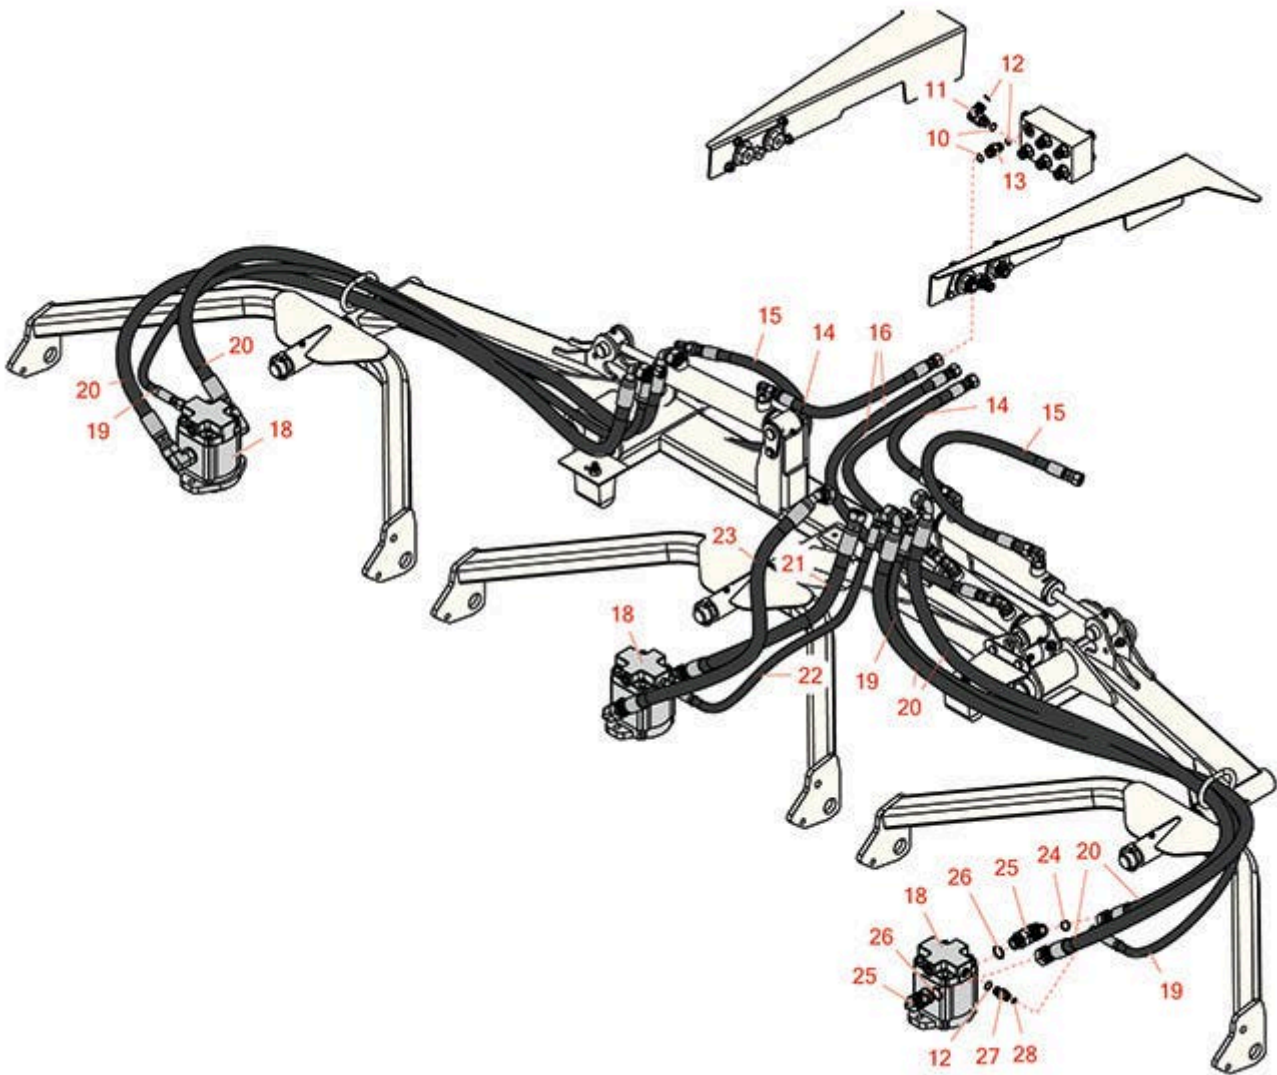

Replaces Toro Groundsmaster 4500-D Parts

*Traction Unit - Model 30881
Front Lift Arm Hydraulics*

All original equipment manufacturers names and part numbers are used for identification purposes only, and we are in no way implying that our products are original equipment parts. Prices subject to change without notice.

Replaces Toro Groundsmaster 4500-D Parts

*Traction Unit - Model 30881
Front Lift Arm Hydraulics*

Item No	R&R Part No.	OEM Part No.	Description	Qty Req	Order Quantity
---------	--------------	--------------	-------------	---------	----------------

Other Parts Available

10	R237-42	237-42, 31-4160	O-Ring	10	
11	R340-77	340-100, 340-77, 95-7889	Hydraulic Fitting	1	
12	R237-22	107-8844, 237-22, 237-78	O-Ring	14	
13	R340-2	340-2, 60-1920	Hydraulic Fitting - Striaight	9	
18	R117-5141	105-9820, 105-9872, 117-5141	Hydraulic Motor	3	
24	R237-65	237-65, 237.65	O-Ring	6	
25	R340-17	340-17	No 10 Male Orfs x No 10 Male Orb	6	

Replaces Toro Groundsmaster 4500-D Parts

*Traction Unit - Model 30881
Front Lift Arm Hydraulics*

Item No	R&R Part No.	OEM Part No.	Description	Qty Req	Order Quantity
26	R237-80	237-80, 327-80	O-Ring	6	
27	R340-92	340-92	Hydraulic Fitting - Striaight	3	
28	R237-21	237-21, 327-21	O-Ring	3	