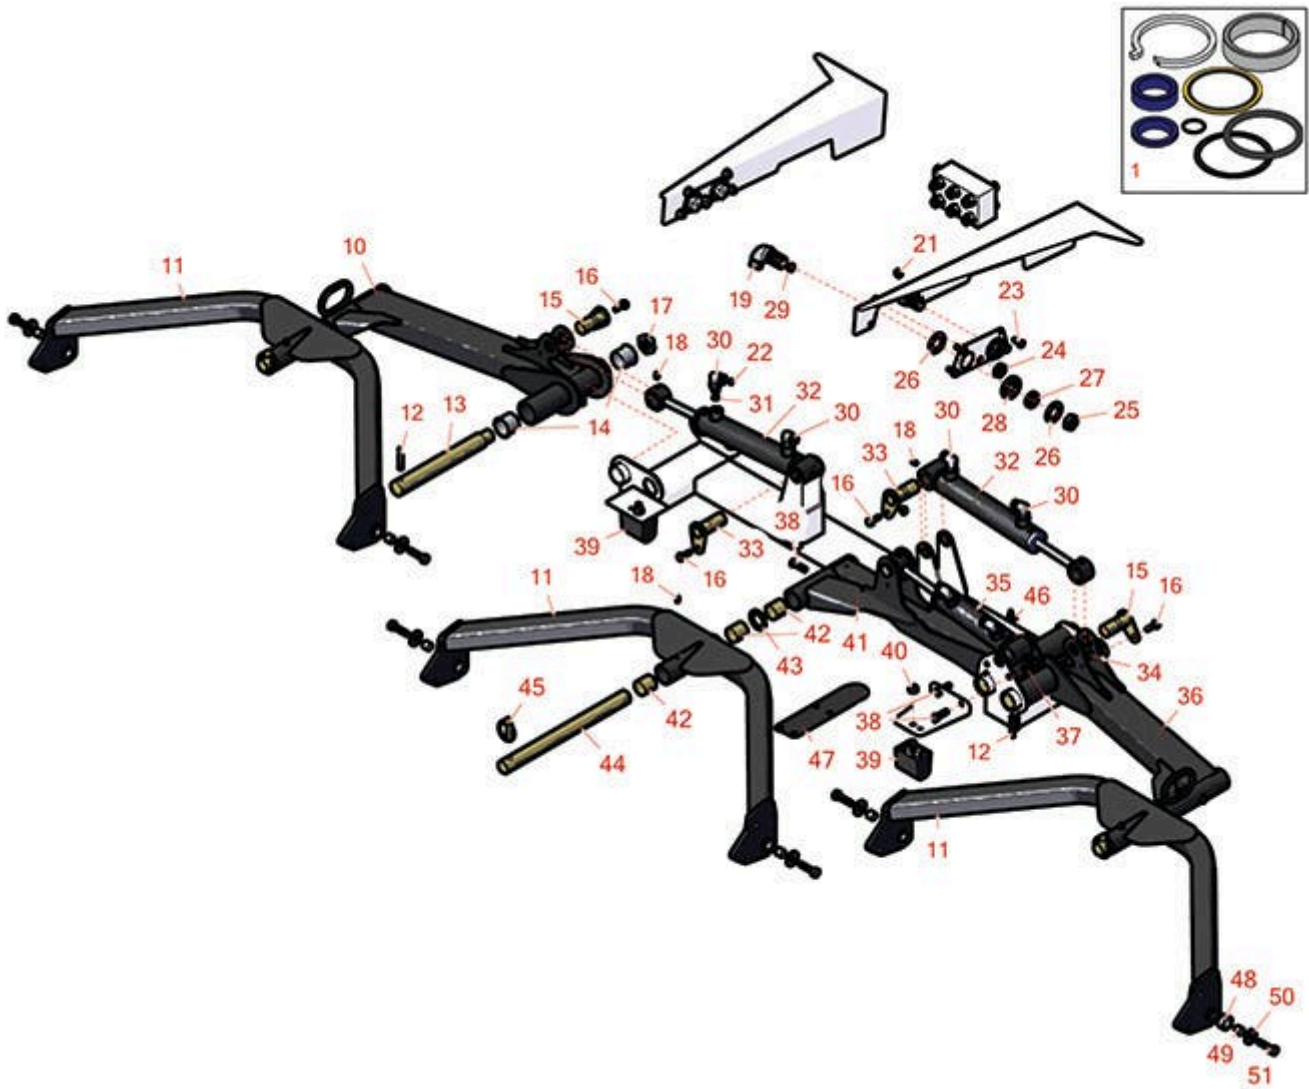

Replaces Toro Groundsmaster 4500-D

Parts

Traction Unit - Model 30881

Front Lift Arm

All original equipment manufacturers names and part numbers are used for identification purposes only, and we are in no way implying that our products are original equipment parts. Prices subject to change without notice.

Replaces Toro Groundsmaster 4500-D Parts

Traction Unit - Model 30881
Front Lift Arm

Item No	R&R Part No.	OEM Part No.	Description	Qty Req	Order Quantity
Overhaul kit					
1	R107-1977	107-1977	Seal Kit	1	
<i>Tech Note: Fits R107-1979 Cylinder:</i>					
Other Parts Available					
10	R108-4034	108-4034	No. 5 Liftarm Assy	1	
11	R115-3453	104-5656, 115-3453	Carrier Frame Assy	3	
12	R32121-110	32121-110	Roll Pin - Slotted	3	
13	R95-7158	95-7158	Pin - Pivot	3	
14	R104-0015	104-0015, 104-8339	Bushing - Flanged	6	
15	R104-5525	104-5525, 131-4201, 131-4201`	Cylinder Pin Assy	3	
16	R3234-29	3234-17, 3234-29	Bolt - 5/16-18x1 Serr Hex	6	
17	R3296-49	3296-49	Locknut - 1 in 14	3	
18	R302-5	21-6010, 302-11, 302-37, 302-47, 302-5, 302-57, 302-58, 302-6, 31-0300, 32-9660, 60-0800, 62-3880, 92-4181	Fitting - Grease	11	
19	R340-72	340-72, 96-0865	Fitting-Bulkhead,	1	

Replaces Toro Groundsmaster 4500-D Parts

Traction Unit - Model 30881
Front Lift Arm

Item No	R&R Part No.	OEM Part No.	Description	Qty Req	Order Quantity
21	R445722	30-8980, 32128-2, 32128-20, 32128-20 , 445722	Nut - Serrated Washer	8	
22	R237-22	107-8844, 237-22, 237-78	O-Ring	9	
<i>Tech Note: 2002-2014 Only:</i>					
23	R322-3	01-150-1420, 01-178-0506, 20-24-AD, 20-24-AGD, 322-3, 48-9270, 513339, 908017P	Bolt - Hex HD 5/16-18 x 3/4	8	
24	R340-70	340-70	Nut - Lock	2	
25	R340-74	340-74	Locknut - Bulkhead	5	
26	R69-9010	69-9010, 9-9010	Washer	10	
27	R69-9000	125-1984, 69-9000	Spacer	5	
28	R240-3	240-3	Grommet- Rubber	5	
29	R237-65	237-65, 237.65	O-Ring	6	
30	R340-77	340-100, 340-77, 95-7889	Hydraulic Fitting	6	
31	R237-42	237-42, 31-4160	O-Ring	6	