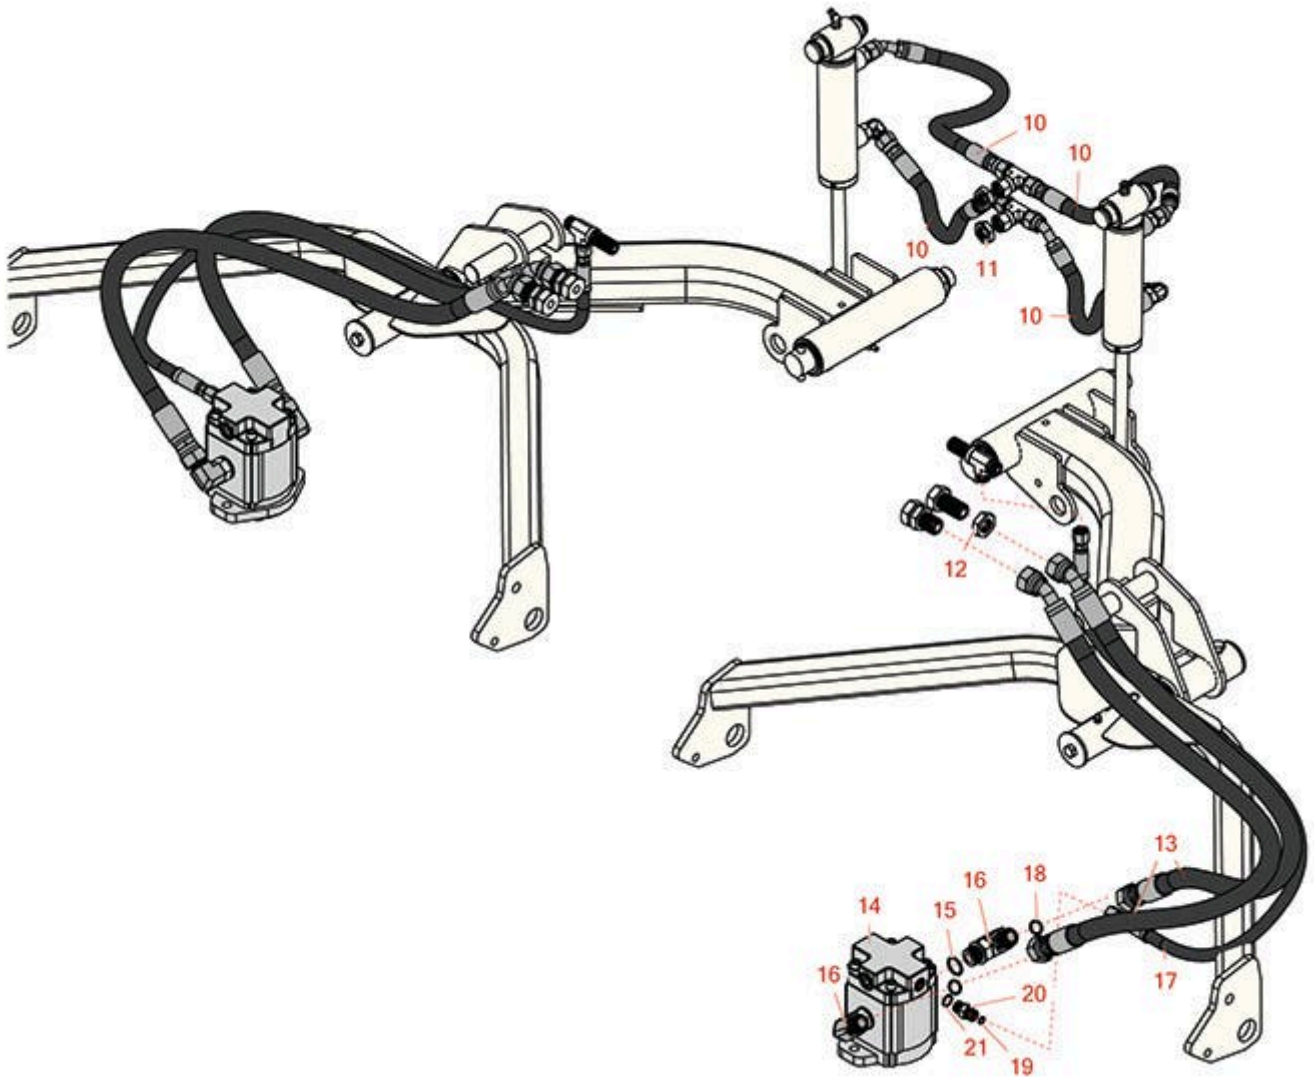

Replaces Toro Groundsmaster 4500-D

Parts

Traction Unit - Model 30873

Rear Lift Arm Hydraulics

All original equipment manufacturers names and part numbers are used for identification purposes only, and we are in no way implying that our products are original equipment parts. Prices subject to change without notice.

Replaces Toro Groundsmaster 4500-D Parts

*Traction Unit - Model 30873
Rear Lift Arm Hydraulics*

Item No	R&R Part No.	OEM Part No.	Description	Qty Req	Order Quantity
---------	--------------	--------------	-------------	---------	----------------

Hoses

10	R105-9238	105-9238	Hydraulic Hose Assy	4	
13	R104-5505	104-5505	Hydraulic Hose Assy	4	
17	R104-5502	104-5502	Hydraulic Hose Assy	2	

Other Parts Available

11	R340-70	340-70	Nut - Lock	2	
12	R340-74	340-74	Locknut - Bulkhead	4	
14	R117-5141	105-9820, 105-9872, 117-5141	Hydraulic Motor	2	
15	R237-80	237-80, 327-80	O-Ring	4	
16	R340-17	340-17	No 10 Male Orfs x No 10 Male Orb	4	
18	R237-65	237-65, 237.65	O-Ring	4	
19	R237-21	237-21, 327-21	O-Ring	2	
20	R340-92	340-92	Hydraulic Fitting - Striaight	2	
21	R237-22	107-8844, 237-22, 237-78	O-Ring	2	