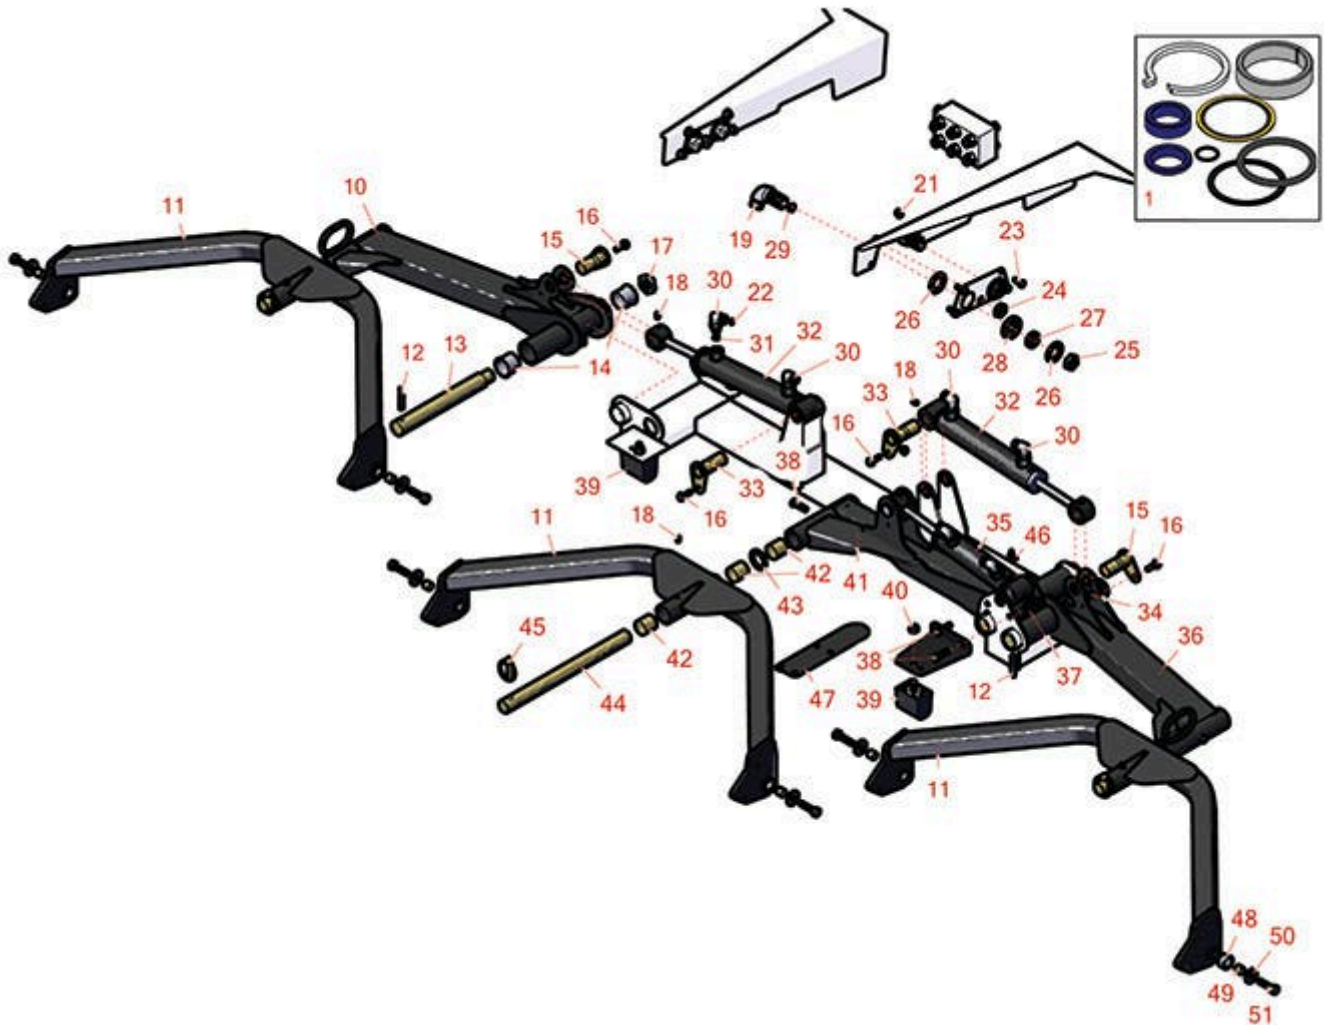

Replaces Toro Groundsmaster 4500-D

Parts

Traction Unit - Model 30873

Front Lift Arm

All original equipment manufacturers names and part numbers are used for identification purposes only, and we are in no way implying that our products are original equipment parts. Prices subject to change without notice.

Replaces Toro Groundsmaster 4500-D Parts

Traction Unit - Model 30873
Front Lift Arm

Item No	R&R Part No.	OEM Part No.	Description	Qty Req	Order Quantity
Overhaul kit					
1	R107-1977	107-1977	Seal Kit	1	
<i>Tech Note: Fits R107-1979 Cylinder:</i>					
Other Parts Available					
10	R108-4034	108-4034	No. 5 Liftarm Assy	1	
11	R115-3453	104-5656, 115-3453	Carrier Frame Assy	3	
12	R32121-110	32121-110	Roll Pin - Slotted	3	
13	R95-7158	95-7158	Pin - Pivot	3	
14	R104-0015	104-0015, 104-8339	Bushing - Flanged	6	
15	R104-5525	104-5525, 131-4201, 131-4201`	Cylinder Pin Assy	3	
16	R3234-29	3234-17, 3234-29	Bolt - 5/16-18x1 Serr Hex	6	
17	R3296-49	3296-49	Locknut - 1 in 14	3	
18	R302-5	21-6010, 302-11, 302-37, 302-47, 302-5, 302-57, 302-58, 302-6, 31-0300, 32-9660, 60-0800, 62-3880, 92-4181	Fitting - Grease	11	
19	R340-72	340-72, 96-0865	Fitting-Bulkhead,	1	

Replaces Toro Groundsmaster 4500-D Parts

Traction Unit - Model 30873
Front Lift Arm

Item No	R&R Part No.	OEM Part No.	Description	Qty Req	Order Quantity
21	R445722	30-8980, 32128-2, 32128-20, 32128-20 , 445722	Nut - Serrated Washer	8	
22	R237-22	107-8844, 237-22, 237-78	O-Ring	9	
<i>Tech Note: 2002-2014 Only:</i>					
23	R322-3	01-150-1420, 01-178-0506, 20-24-AD, 20-24-AGD, 322-3, 48-9270, 513339, 908017P	Bolt - Hex HD 5/16-18 x 3/4	8	
24	R340-70	340-70	Nut - Lock	2	
25	R340-74	340-74	Locknut - Bulkhead	5	
26	R69-9010	69-9010, 9-9010	Washer	10	
27	R69-9000	125-1984, 69-9000	Spacer	5	
28	R240-3	240-3	Grommet- Rubber	5	
29	R237-65	237-65, 237.65	O-Ring	6	
30	R340-77	340-100, 340-77, 95-7889	Hydraulic Fitting	6	
31	R237-42	237-42, 31-4160	O-Ring	6	