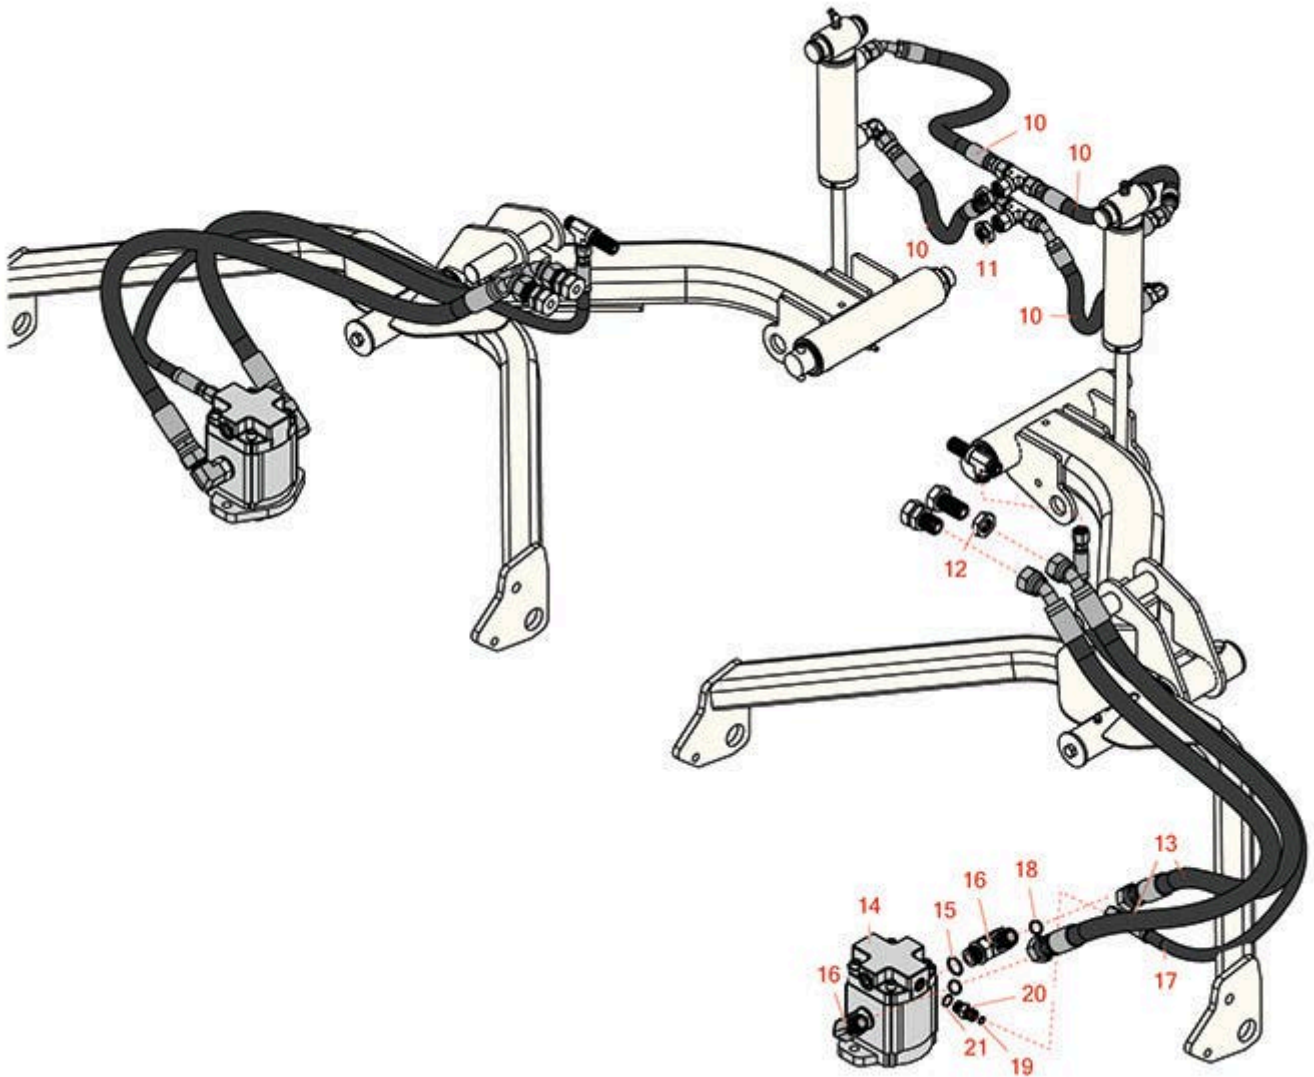

Replaces Toro Groundsmaster 4500-D

Parts

Traction Unit - Model 30857

Rear Lift Arm Hydraulics

All original equipment manufacturers names and part numbers are used for identification purposes only, and we are in no way implying that our products are original equipment parts. Prices subject to change without notice.

Replaces Toro Groundsmaster 4500-D Parts

*Traction Unit - Model 30857
Rear Lift Arm Hydraulics*

Item No	R&R Part No.	OEM Part No.	Description	Qty Req	Order Quantity
---------	--------------	--------------	-------------	---------	----------------

Hoses

10	R105-9238	105-9238	Hydraulic Hose Assy	4	
13	R104-5505	104-5505	Hydraulic Hose Assy	4	
17	R104-5502	104-5502	Hydraulic Hose Assy	2	

Other Parts Available

11	R340-70	340-70	Nut - Lock	2	
12	R340-74	340-74	Locknut - Bulkhead	4	
14	R117-5141	105-9820, 105-9872, 117-5141	Hydraulic Motor	2	
15	R237-80	237-80, 327-80	O-Ring	4	
16	R340-17	340-17	No 10 Male Orfs x No 10 Male Orb	4	
18	R237-65	237-65, 237.65	O-Ring	4	
19	R237-21	237-21, 327-21	O-Ring	2	
20	R340-92	340-92	Hydraulic Fitting - Striaight	2	
21	R237-22	107-8844, 237-22, 237-78	O-Ring	2	