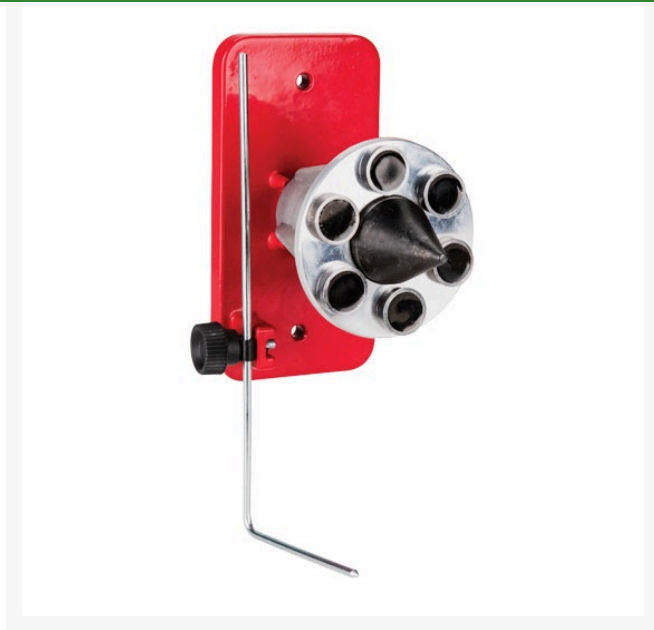

Precision Rotary Blade Balancer

R42-047

Details

Simple and easy way to check the balance of rotary blades.

- Six magnets allow better stability
- Quality Construction
- Precision Bearing Motion
- Wall / Post Mount