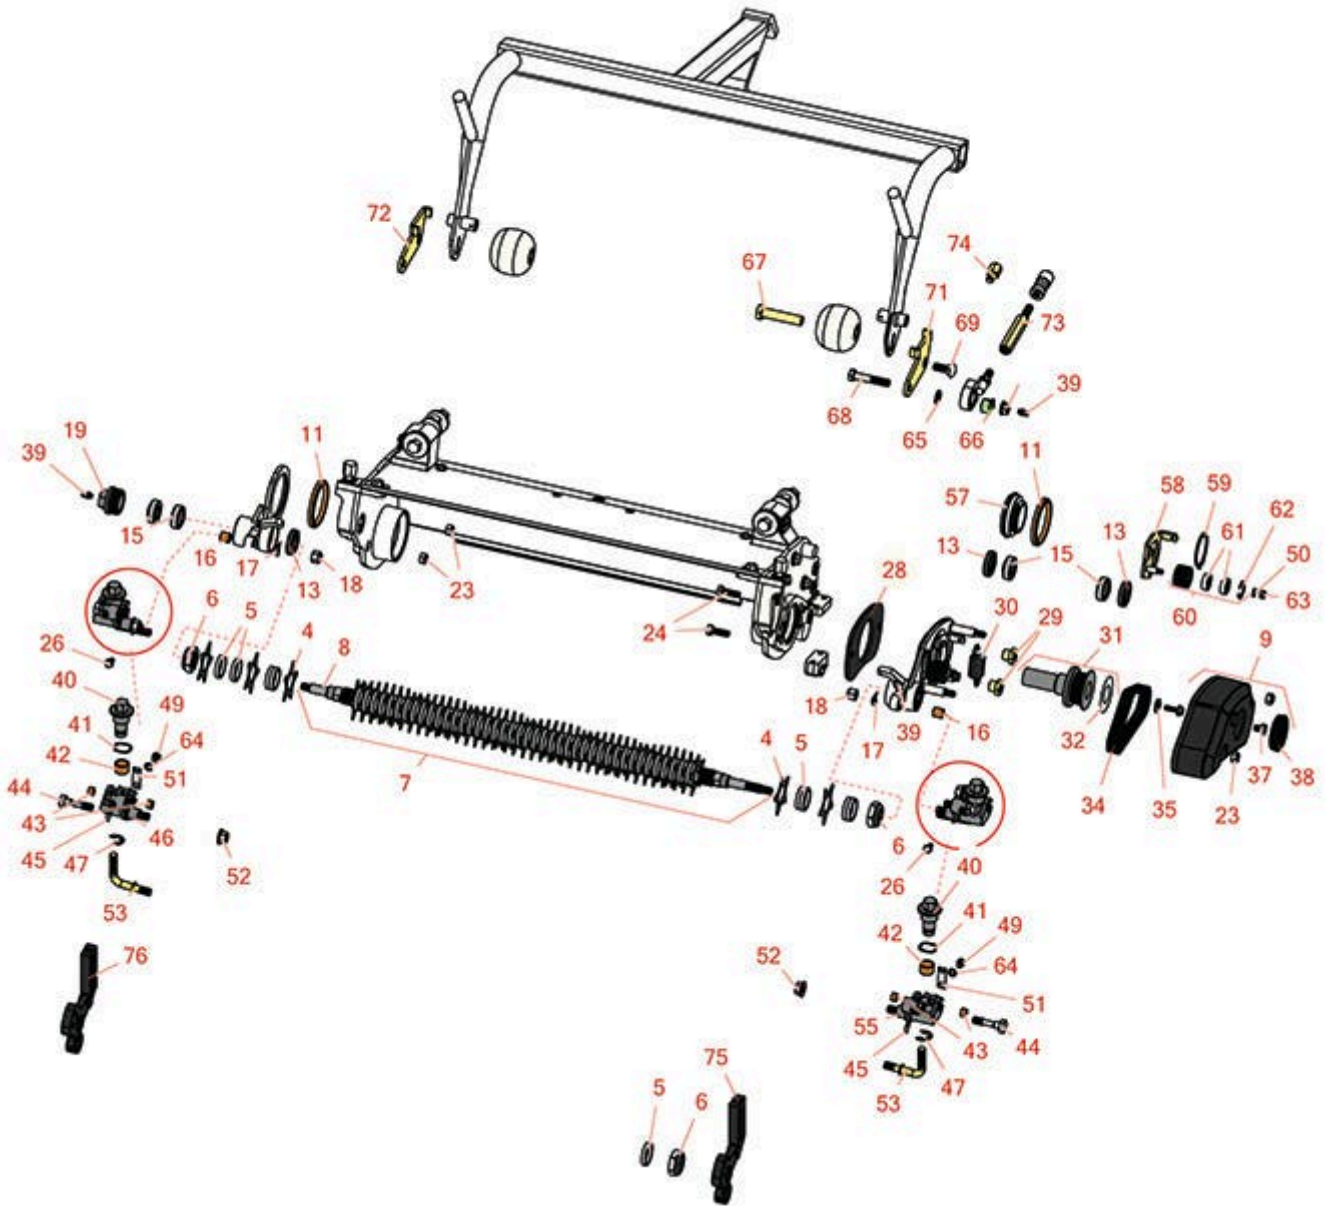

Replaces Toro Greensmaster 3050 Parts

DPA Cutting Unit - Models 04610, 04611 & 04616
Groomer - Model 04635

All original equipment manufacturers names and part numbers are used for identification purposes only, and we are in no way implying that our products are original equipment parts. Prices subject to change without notice.

Replaces Toro Greensmaster 3050 Parts

DPA Cutting Unit - Models 04610, 04611 & 04616
Groomer - Model 04635

Item No	R&R Part No.	OEM Part No.	Description	Qty Req	Order Quantity
Blades					
4	R110-2333	110-2333	Groomer Blade - Helix .028 Thick	42	
Other Parts Available					
5	R70-1350	70-1350	Spacer - 1/4 Fits Groomer Shaft	84	
6	R32127-46	32127-46, 3296-60	Locknut	2	
7	R117-1507	117-1507	Grooming Reel Assy	1	
8	R115-1770	115-1770	Shaft Assy - Groomer	1	
9	R106-8542	106-8542	LH Drive Cover Assy	1	
11	R106-8527	106-8527	Bushing	2	
13	R106-8530	106-8530	Seal - Oil	3	
15	R107-8105	106-8520, 107-8105	Bearing-Ball - Extended	4	
16	R256-2	256-2	Bushing - Idler Pulley	2	
17	R3290-301	3290-301	Washer - Spring Wave	2	
18	R3296-5	3296-5	Locknut - 3/8-24 Jam Nylon	2	
19	R106-8529	106-8529	Plug-Cap	1	
23	R33024-00	33024-00	Locknut - 8mm x 1.25	2	
24	R57-6380	33114-025, 48-9460, 60-4540	Bolt - Hex HD M8-1.25 x 25	2	
26	R48-7610	33113-012, 48-7610	Bolt - Hex HD Nyloc M6 x 12	2	
28	R106-8463	106-8463	Shim-Groomer	1	