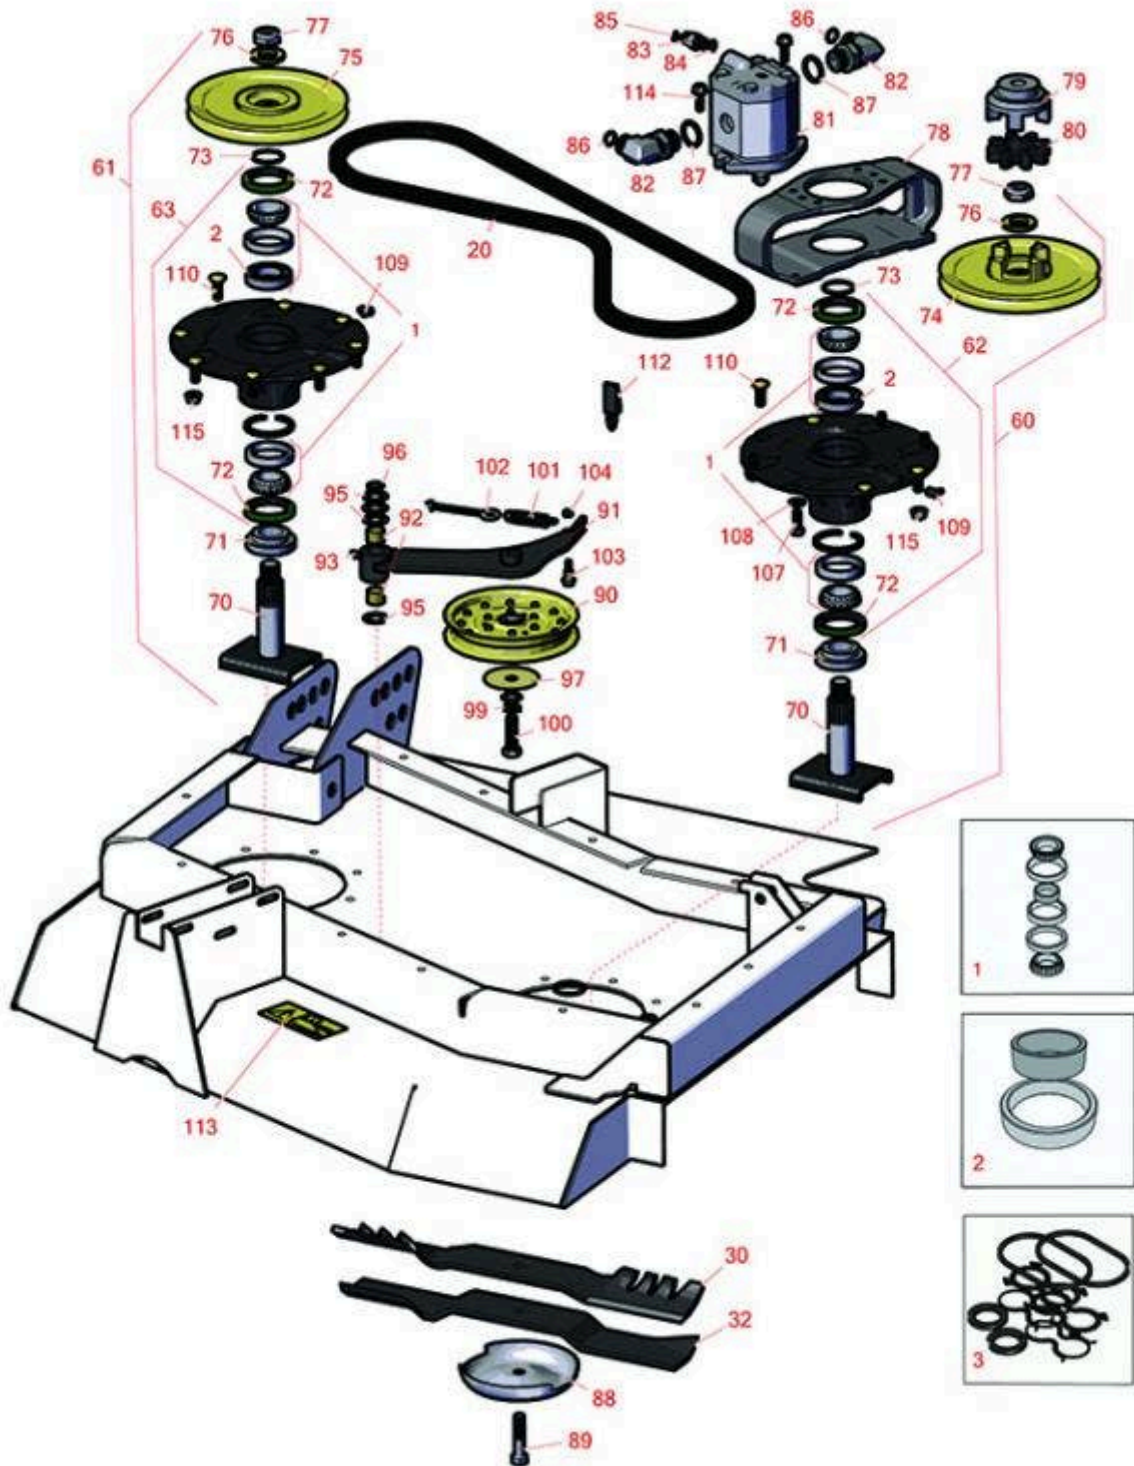

# Replaces Toro Groundsmaster 4100-D Parts

Rotary Mower - Models 30604 & 30608  
Right-Hand Deck Lift Arms and Spindle

All original equipment manufacturers names and part numbers are used for identification purposes only, and we are in no way implying that our products are original equipment parts. Prices subject to change without notice.

# Replaces Toro Groundsmaster 4100-D Parts

Rotary Mower - Models 30604 & 30608  
Right-Hand Deck Lift Arms and Spindle

Item No	R&R Part No.	OEM Part No.	Description	Qty Req	Order Quantity
---------	--------------	--------------	-------------	---------	----------------

## Belts

20	<b>R108-8077</b>	105-7438, 108-8077	V-Belt - Deck	1	
----	------------------	-----------------------	---------------	---	--

# Replaces Toro Groundsmaster 4100-D Parts

Rotary Mower - Models 30604 & 30608  
Right-Hand Deck Lift Arms and Spindle

Item No	R&R Part No.	OEM Part No.	Description	Qty Req	Order Quantity
<i>Tech Note: Ser# 405700000-999999999:</i>					
71	<b>R92-9800</b>	69-6950, 69-6980, 92-9800	Spacer - Spindle	2	
72	<b>R253-154</b>	253-154	Seal - Spindle	4	
73	<b>R106-7159</b>	106-7159	O-Ring	2	
74	<b>R104-3545</b>	104-3545	Pulley - Drive	1	
75	<b>R104-3546</b>	104-3546	Pulley - Lower Driven	1	
76	<b>R104-8322</b>	104-8322, 120-5576	Washer - Spindle Shaft Hardened	2	
77	<b>R32127-46</b>	32127-46, 3296-60	Locknut	2	
78	<b>R104-3544</b>	104-3544	Mount - Motor Drive	1	
79	<b>R104-3541</b>	104-3541	Hub - Drive	1	
80	<b>R104-3542</b>	104-3542	Spider	1	
81	<b>R99-5489</b>	99-5489	Hydraulic Motor	1	
81	<b>R127-3694</b>	127-3694	Hydraulic Motor	1	
82	<b>R340-139</b>	340-139	Hydraulic Fitting - 90 Deg	2	
83	<b>R340-2</b>	340-2, 60-1920	Hydraulic Fitting - Striaght	1	
84	<b>R237-42</b>	237-42, 31-4160	O-Ring	1	
85	<b>R237-22</b>	107-8844, 237-22, 237-78	O-Ring	1	
86	<b>R237-65</b>	237-65, 237.65	O-Ring	2	