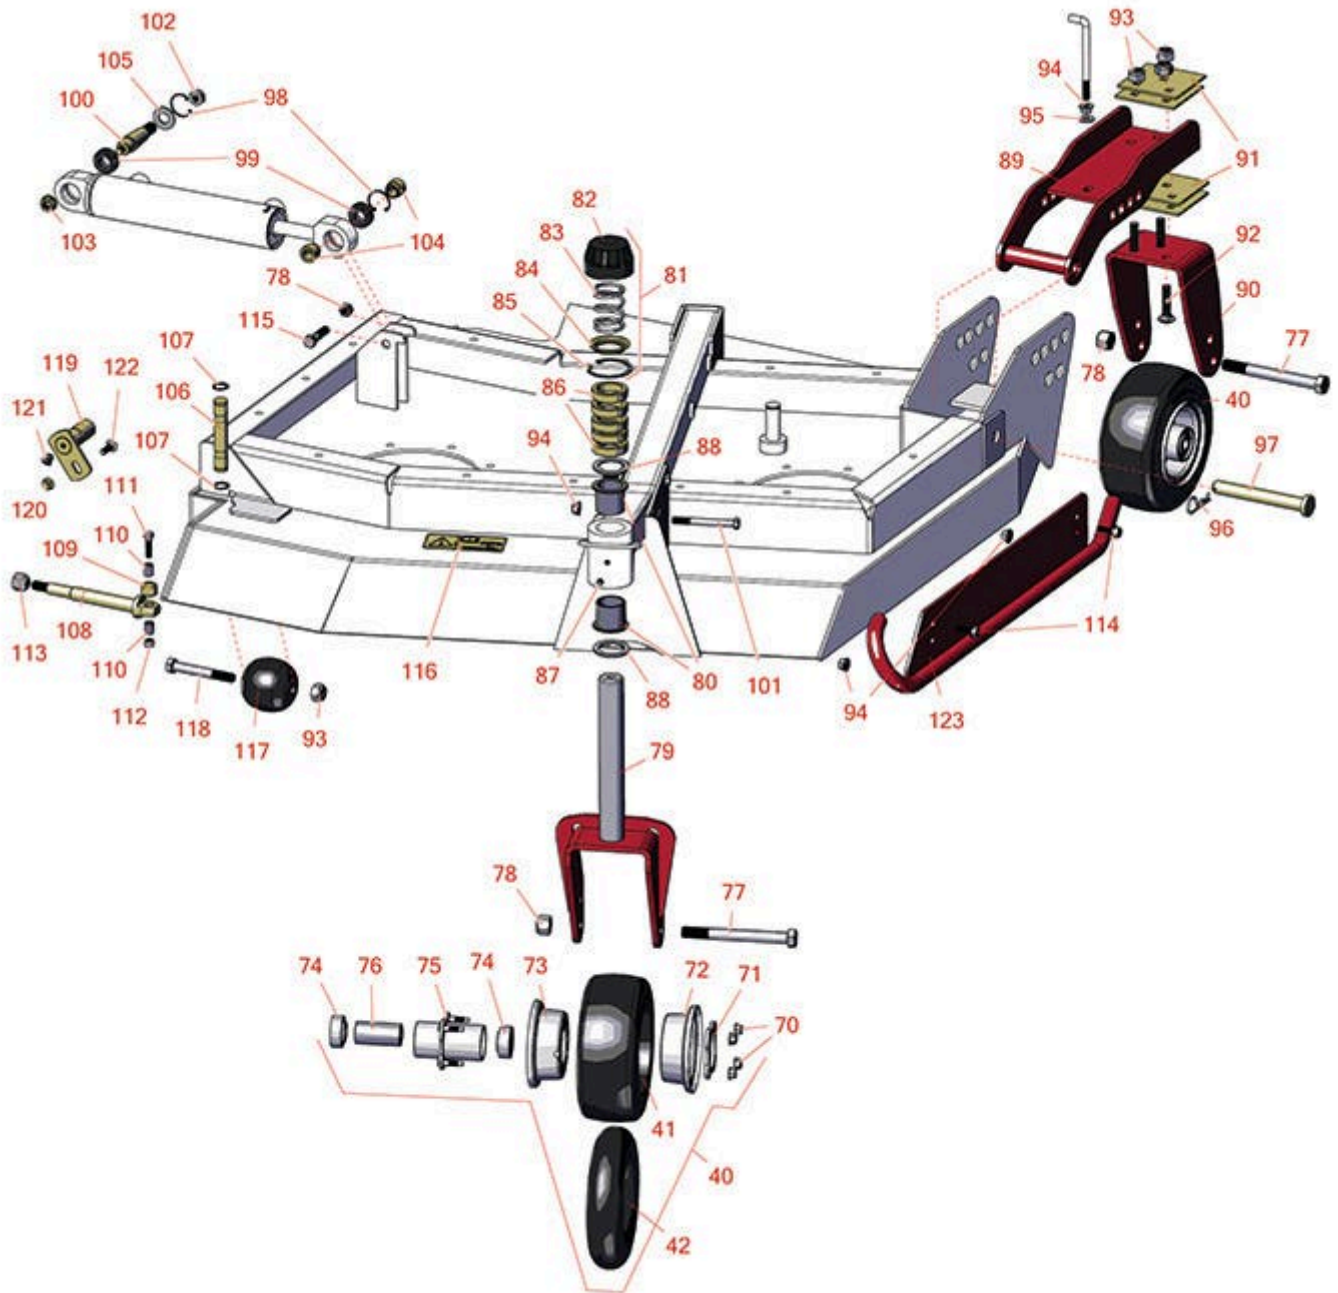

Replaces Toro Groundsmaster 4100-D

Parts

Rotary Mower - Models 30604 & 30608
Left-Hand Deck Caster Arms and Wheels

All original equipment manufacturers names and part numbers are used for identification purposes only, and we are in no way implying that our products are original equipment parts. Prices subject to change without notice.

Replaces Toro Groundsmaster 4100-D Parts

Rotary Mower - Models 30604 & 30608
Left-Hand Deck Caster Arms and Wheels

Item No	R&R Part No.	OEM Part No.	Description	Qty Req	Order Quantity
Tires & Wheels					
40	R93-9938	86-0020, 93-9938	Wheel Assy - Castor - Pneu 8x3.50-4	2	
40	R137-5529	137-5529, 93-5974, 93-9574	Wheel Assy - Foam Filled 8x3.5-4SM	0	
41	R93-9939	93-9939, 98-2877	Tire - 8x3.50-4 (4 Ply) Sm Pneu	2	
41	R150615	136-4424	Tire - Foam Filled 8-3.5 x 4 Sm 4 Ply	2	
42	R68-8950	68-8950	Tube - Castor Wheel 9x3.50-4 TR87	2	
Other Parts Available					
70	R32128-16	32128-16	Locknut - 5/16-24 Flanged Top	8	
71	R93-4242	93-4242	Plate - Caster Wheel	2	
72	R95-2741	137-5552, 95-2741	Rim - Wheel Half w/o Valve Hole	2	
73	R93-4239	93-4239	Rim - Wheel Half w/Valve Hole	2	
74	R108-9017	108-9017, 120-3366	Bearing-Stainless	4	
75	R93-5980	93-4238, 93-5980	Hub Assy - w/o Bearings/Spacer	2	
76	R93-4241	93-4241	Spacer - Caster Wheel	2	
77	R327-24	327-24	Bolt - Hex HD 5/8-11 x 6	2	
78	R3296-53	3296-53	Locknut - 5/8-11 ESNA Yellow	3	
79	R92-7750-01	86-2410, 92-7750, 92-7750-01	Fork - Castor	1	
80	R69-6470	69-6470	Bushing - Flanged	2	