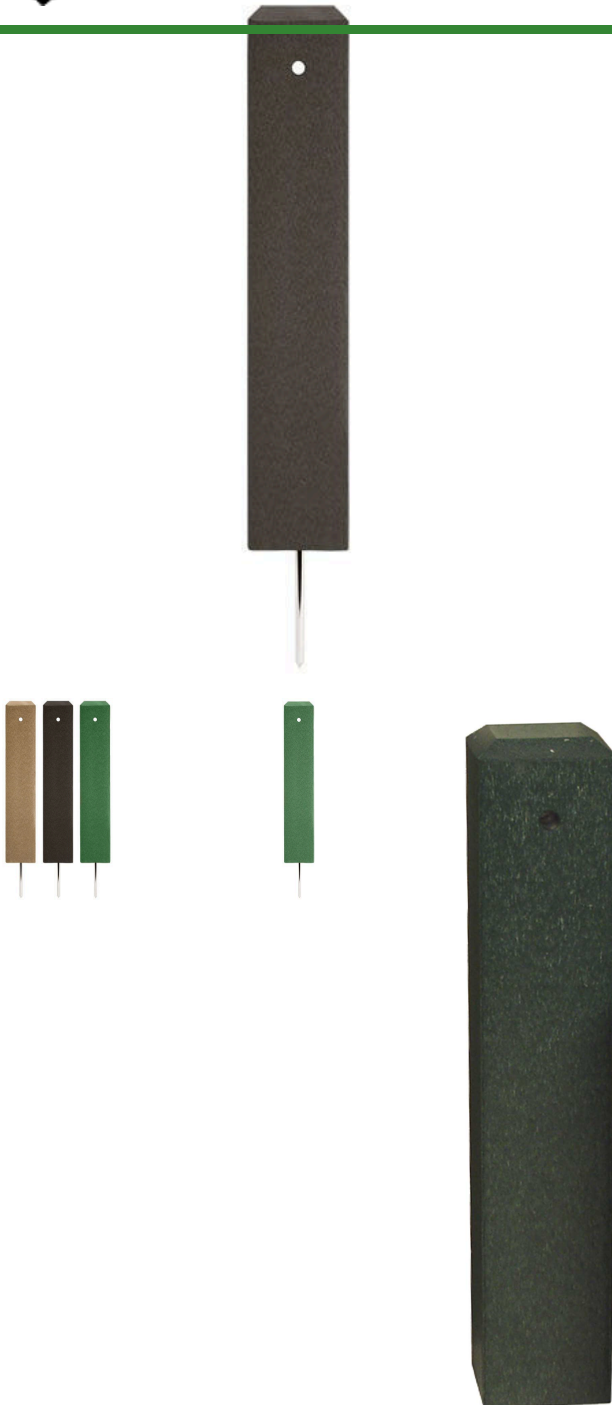

Rope Stake with Center Hole - 4 x 4

RP05

Details

Smooth design with a classic beveled edge. Maintenance-free, recycled plastic lumber has centered hole for permanent rope placement. Requires no painting and will not rot or splinter; fade resistant. Spike base for easy installation.

- Recycled plastic lumber requires no painting
- Maintenance free & fade resistant
- Center hole for rope and beveled edge top
- Steel Spike base

Specifications

Manufacturer R&R Products

Options

Length. 18 in
12 in
24 in
Color Green
Black

Replacement Parts

RP10016 Steel Stake - 3/8 x 8

Evergreen

C/. Bartomeu Amat, 2, Entlo 1 Terrassa, 08225
+34 931 130 054

<https://evergreen.rrproducts.com/>

Rope Stake with Center Hole - 4 x 4

RP05

Evergreen