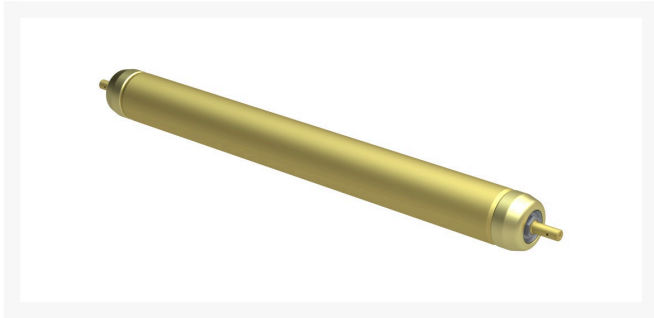

Roller Assy - with Hardened Shaft

R137-6141

Replaces

Toro 137-6141

Specifications

Manufacturer R&R Products

Fits Models

Toro Groundsmaster 3500-D
Toro Groundsmaster 3500-G
Toro Groundsmaster 3505-D
Toro Groundsmaster 4500-D

Replacement Parts

R114-5430	Overhaul Kit - Roller
R117-5100	Shaft- Long - Rear
	Roller - Hardened
R114-3717	Seal
R112-5290	Bearing - Stainless
R112-7494	Seal
R150690	Screw - Set 1/4-20 x 1/4

Evergreen

C/. Bartomeu Amat, 2, Entlo 1 Terrassa, 08225
+34 931 130 054