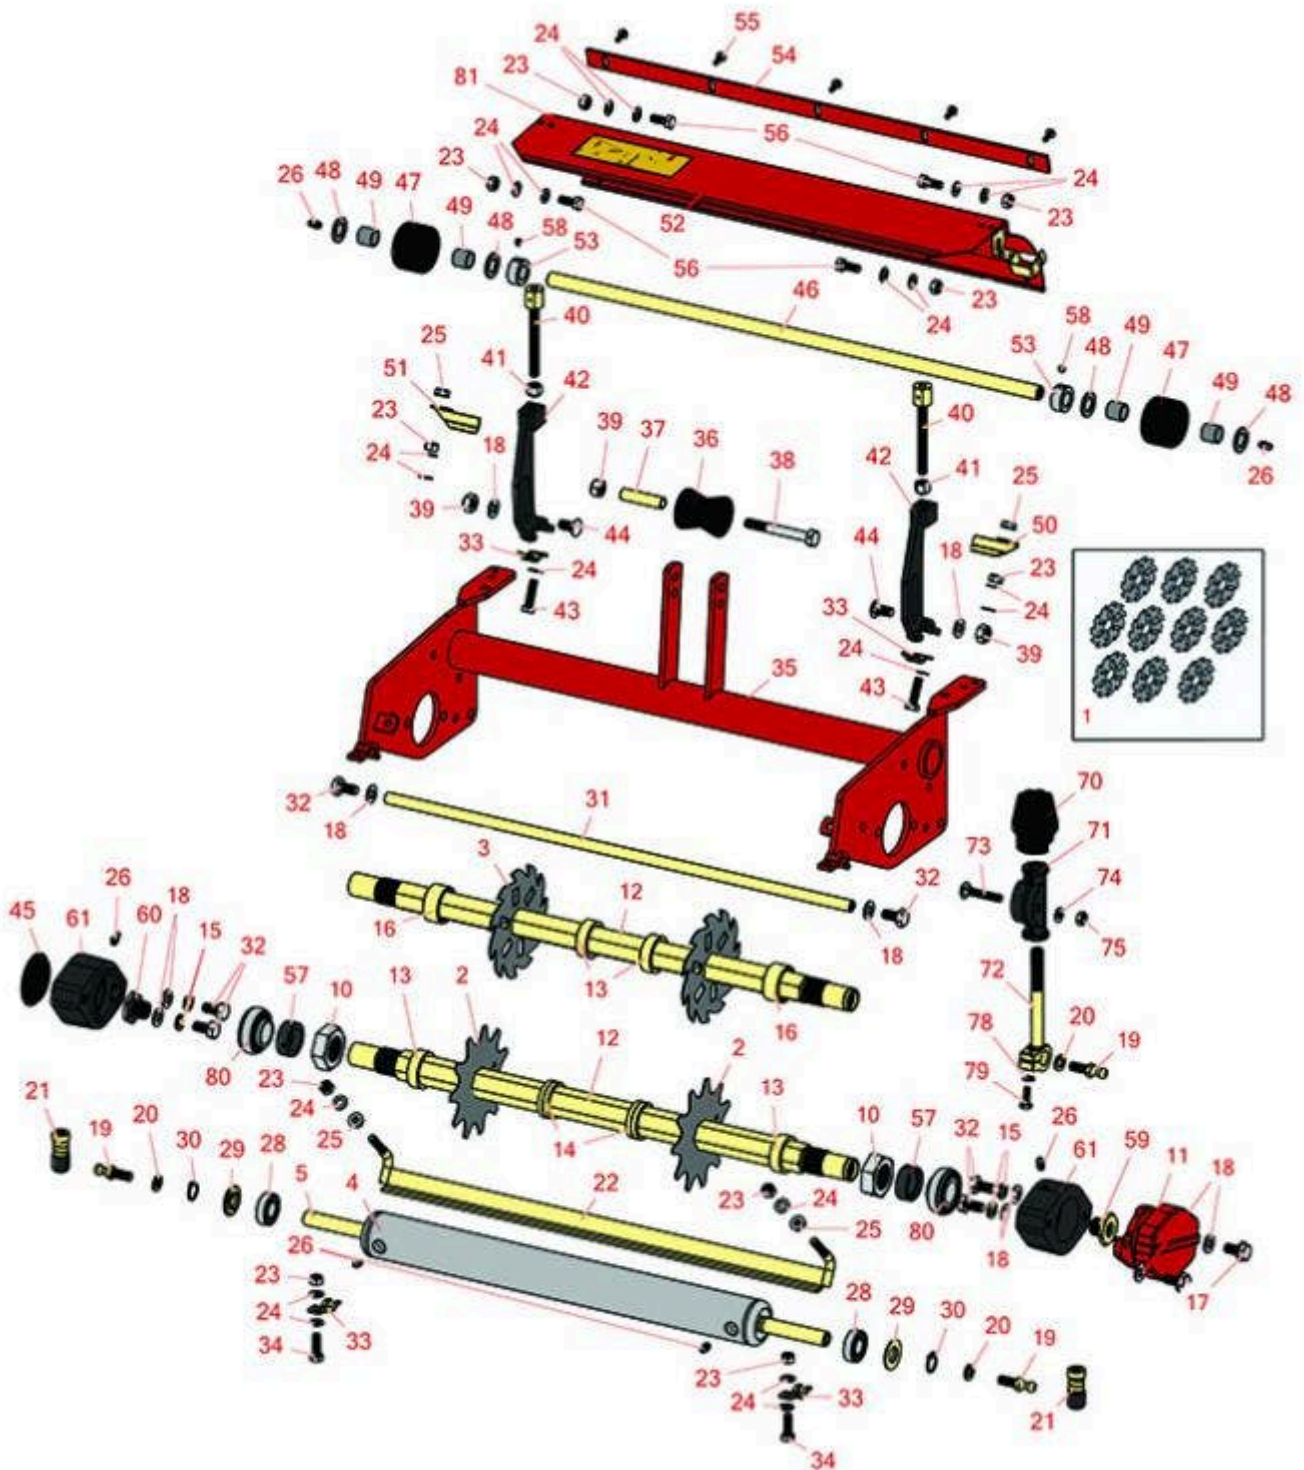

Replaces Toro Greensmaster 3050 Parts

Dethatcher Unit - Models 04493 & 04496

Dethatching Reel & Frame

All original equipment manufacturers names and part numbers are used for identification purposes only, and we are in no way implying that our products are original equipment parts. Prices subject to change without notice.

Replaces Toro Greensmaster 3050 Parts

Dethatcher Unit - Models 04493 & 04496

Dethatching Reel & Frame

Item No	R&R Part No.	OEM Part No.	Description	Qty Req	Order Quantity
---------	--------------	--------------	-------------	---------	----------------

Overhaul Kits

1	R106-6392	106-6392	Verti-Cut Blade Kit - 2mm Carbide Tipped	0	
---	------------------	----------	--	---	--

Tech Note: Includes Carbide Tipped Blades to rebuild 3 dethatching reels: 108 ea: R150209C Vertical Mower Blade:

Verti-Cut Blades

2	R17-1590	17-1590	Verti-Cut Blade	36	
3	R150109C	106-5422	Verti-Cut Blade - Carbide Tipped 1.2mm	36	
3	R150209C	106-6355	Verti-Cut Blade - Carbide Tipped 2mm	36	

Rollers

4	R95-5943	95-5943	Roller - Front 2	1	
5	R95-5946	95-5946	Shaft - 2 Front Roller	1	