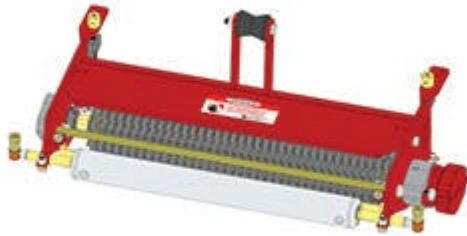

Replaces Toro Greensmaster 3050 Parts

Dethatcher Unit - Models 04493 & 04496

Complete Dethatcher Unit

All original equipment manufacturers names and part numbers are used for identification purposes only, and we are in no way implying that our products are original equipment parts. Prices subject to change without notice.

Replaces Toro Greensmaster 3050 Parts

Dethatcher Unit - Models 04493 & 04496

Complete Dethatcher Unit

Item No	R&R Part No.	OEM Part No.	Description	Qty Req	Order Quantity
---------	--------------	--------------	-------------	---------	----------------