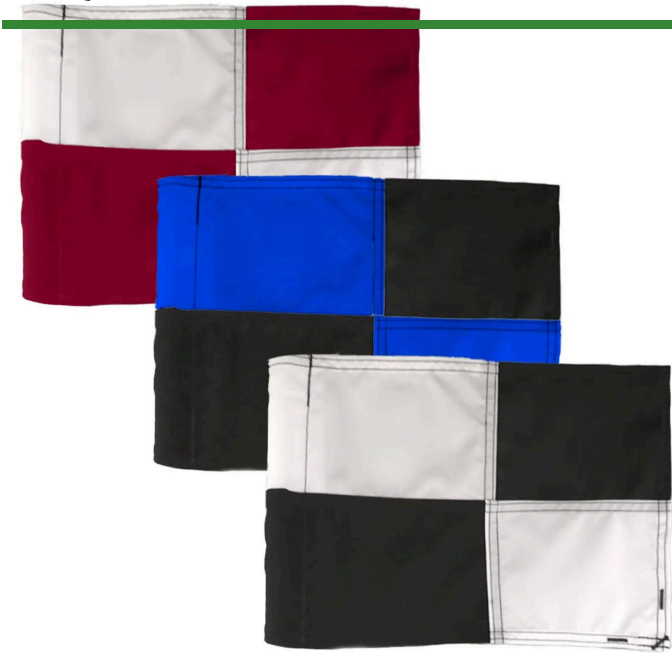

# Large Check Practice Green Flag - 9x12

RPF43106

### Details

Manufactured in our own sewing facility in the USA to insure superior quality, the 9" x 12" practice green flags are available in a rainbow of vibrant colors. Excellent craftsmanship with double lock-stitch hems and bar-tacked corners for added strength. The durable 400 denier nylon provides extended life. Sold each, so you can order a set and spare!

### Options

Flag Color	Black White Red Yellow
Accent Color	Orange Red Royal Blue Maroon Navy Blue Emerald Green Purple Black Pink Yellow