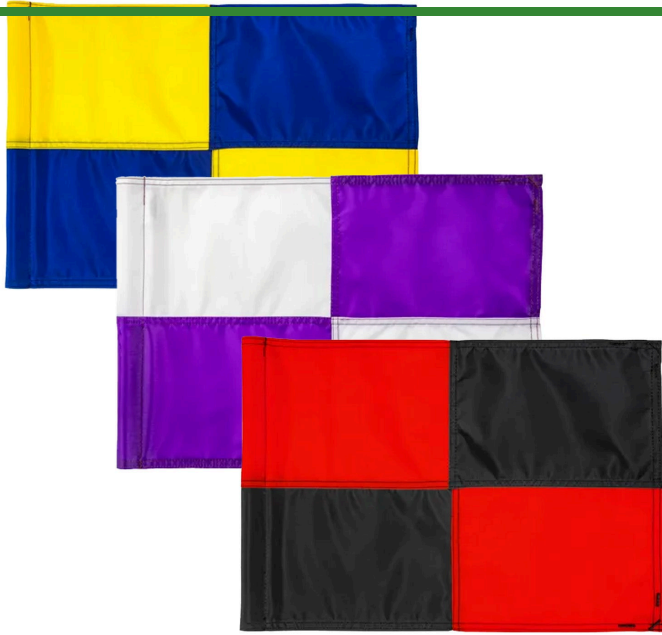

Large Check Golf Flag - 400D Tube

RPF41106

Details

R&R checkered golf flags are sewn with vibrant colors and manufactured in our own sewing facility in the USA to insure superior quality. Outstanding craftsmanship with double lock-stitch hems and bar-tacked corners for added strength. The heavyweight 400 denier nylon provides excellent flag longevity. 14 in x 20 in. Sold each, so you can order a set and a spare!

Specifications

Manufacturer R&R Products

Options

Flag Color	White Black Red Yellow
Accent Color	Orange Navy Blue Red Royal Blue Maroon Black Emerald Green Purple Pink Yellow

Evergreen

C/. Bartomeu Amat, 2, Entlo 1 Terrassa, 08225
+34 931 130 054