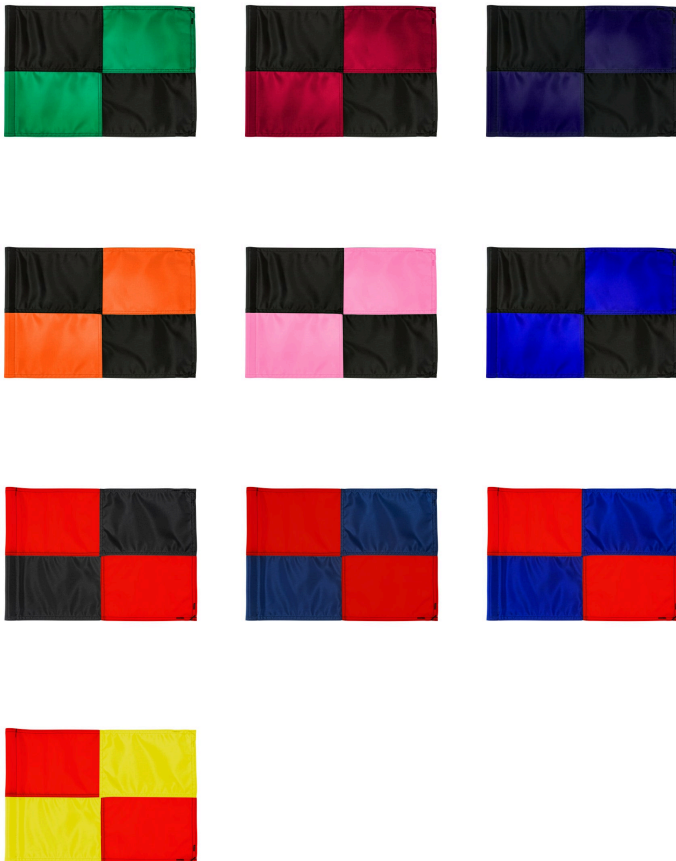

Large Check Golf Flag - 400D Tube

RPF41106

Details

R&R checkered golf flags are sewn with vibrant colors and manufactured in our own sewing facility in the USA to insure superior quality. Outstanding craftsmanship with double lock-stitch hems and bar-tacked corners for added strength. The heavyweight 400 denier nylon provides excellent flag longevity. 14 in x 20 in. Sold each, so you can order a set and a spare!

Specifications

Manufacturer R&R Products

Options

Flag Color	White Black Red Yellow
Accent Color	Orange Navy Blue Red Royal Blue Maroon Black Emerald Green Purple Pink Yellow

Evergreen

C/. Bartomeu Amat, 2, Entlo 1 Terrassa, 08225
+34 931 130 054