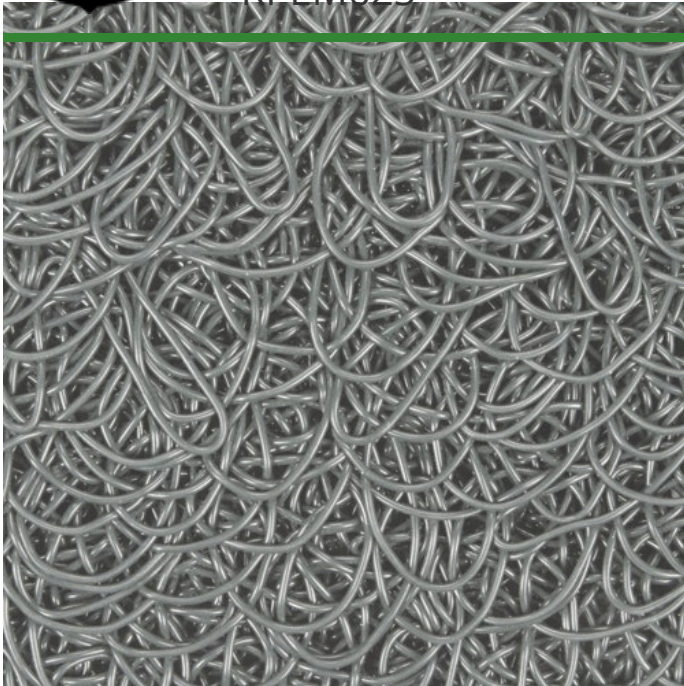

PEM Matting - 6 x 25 Roll

RPEM625

Details

Solve your Softspikes slippage problems! P.E.M. matting provides sure footing and excellent traction, reducing risk of slippage and injury on bridges, steps and walkways. Eliminates golf ball bounce on cart paths and worn pathways. Ideal for beverage areas, tee boxes, clubhouse areas, around greens or fairways. Adhere to concrete, wood, asphalt or steel with silicone or screws. Trims easily with razor knife for custom fitting. Lightweight yet resistant to wind uplift. Water drains through the mat eliminating standing liquids. Moisture evaporates beneath mat reducing algae growth. Cleans easily with sweeping or wash down. UV to resist fading. Weatherability -35F to +180F. Hunter Green or Black. Silicone requirements - 4 tubes/roll for foot traffic, 8 tubes/roll for cart traffic.

- Improves footing in high traffic areas
- Water drains through
- Moisture evaporates beneath mat
- Cleans easily
- Adheres to concrete, wood, asphalt or steel
- Weather and UV resistant
- 72" wide x 25 foot roll

Specifications

Manufacturer

R&R Products

Options

Color

- Chocolate Brown
- Blue
- Black
- Sand
- Gray
- Green

Evergreen

C/. Bartomeu Amat, 2, Entlo 1 Terrassa, 08225
+34 931 130 054