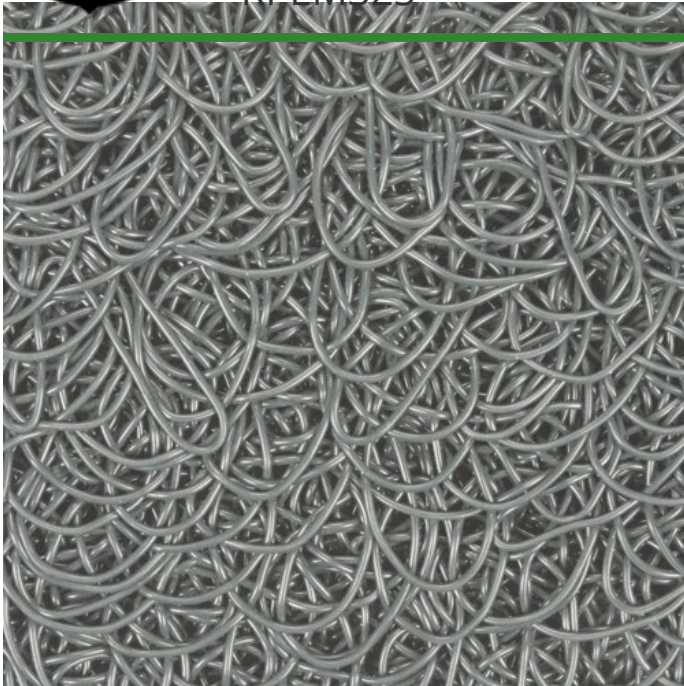

PEM Matting - 3 x 25 Roll

RPEM325

Details

Solve your Softspikes slippage problems! P.E.M. matting provides sure footing and excellent traction, reducing risk of slippage and injury on bridges, steps and walkways. Eliminates golf ball bounce on cart paths and worn pathways. Ideal for beverage areas, tee boxes, clubhouse areas, around greens or fairways. Adhere to concrete, wood, asphalt or steel with silicone or screws. Trims easily with razor knife for custom fitting. Lightweight yet resistant to wind uplift. Water drains through the mat eliminating standing liquids. Moisture evaporates beneath mat reducing algae growth. Cleans easily with sweeping or wash down. UV to resist fading. Weatherability -35F to +180F. Hunter Green or Black. Silicone requirements - 4 tubes/roll for foot traffic, 8 tubes/roll for cart traffic.

- Improves footing in high traffic areas
- Water drains through
- Moisture evaporates beneath mat
- Cleans easily
- Adheres to concrete, wood, asphalt or steel
- Weather and UV resistant
- 36" wide x 25 foot roll

Specifications

Manufacturer

R&R Products

Options

Color

- Chocolate Brown
- Blue
- Black
- Sand
- Gray
- Green

Evergreen

C/. Bartomeu Amat, 2, Entlo 1 Terrassa, 08225
+34 931 130 054