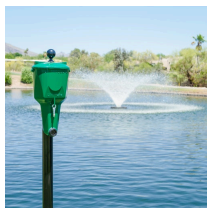

Ultimate Ball Washer

RP209

Details

Large, 7 pint capacity stands up to high traffic areas on the course, and the front clean-out plug makes maintenance easy. The cast aluminum body and lid are assembled with strong 3/8 inch Teflon-coated set screws that resist corrosion and provide superior grip during installation, plus easy removal. A towel clip is included at the front of the washer for convenience. Towels and decals available separately. Personalize each washer with your course logo! The durable 3" outdoor decals match those available for the R&R Tee and Practice Green Markers.

Specifications

Manufacturer R&R Products

Options

Color
White
Blue
Tan
Black
Red
Orange
Forest Green
Yellow
Brown

Replacement Parts

RP200-10 Ball Washer Overhaul Kit
RP200-20 Inner Can with Brush
RP200-3 Agitator Assembly
RP200-8 Lock Nut - Agitator
RP203-10 Drain Plug Wrench
RP203-25 Gasket - Round Ball