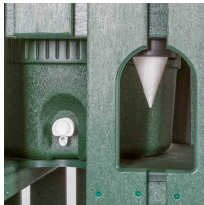

## Details

Recycled plastic is the best investment you can make when searching for quality, durability and maintenance-free operation. This enclosure is designed to hold a 10 gallon water cooler, a 10 gallon Rubbermaid trash container and has a side opening for an inside cup dispenser. Recycled plastic lumber 1" x 4" slats are exceptionally durable with molded-in color for years of service. Lockable rear door access. Rubbermaid trash container included. Cooler and cup holder sold separately. Available in Green, Driftwood or Black.

- Maintenance-free recycled plastic lumber
- Side opening for cup dispenser
- 10 gallon Rubbermaid trash container included
- 10 gallon Igloo, cups and cup holder available separately
- Locking rear door