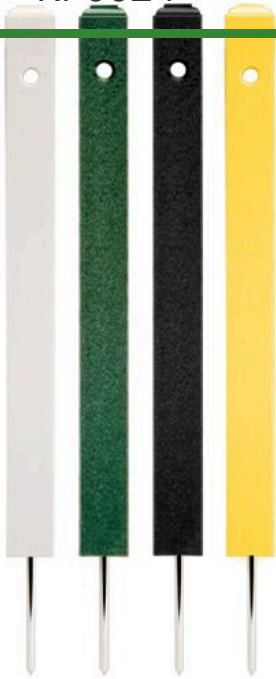

# Rope Stake with Center Hole - 2 x 2 x 24 in RP0024

## Options

Color

White  
Green  
Black  
Yellow

## Replacement Parts

RP10016

Steel Stake - 3/8 x 8