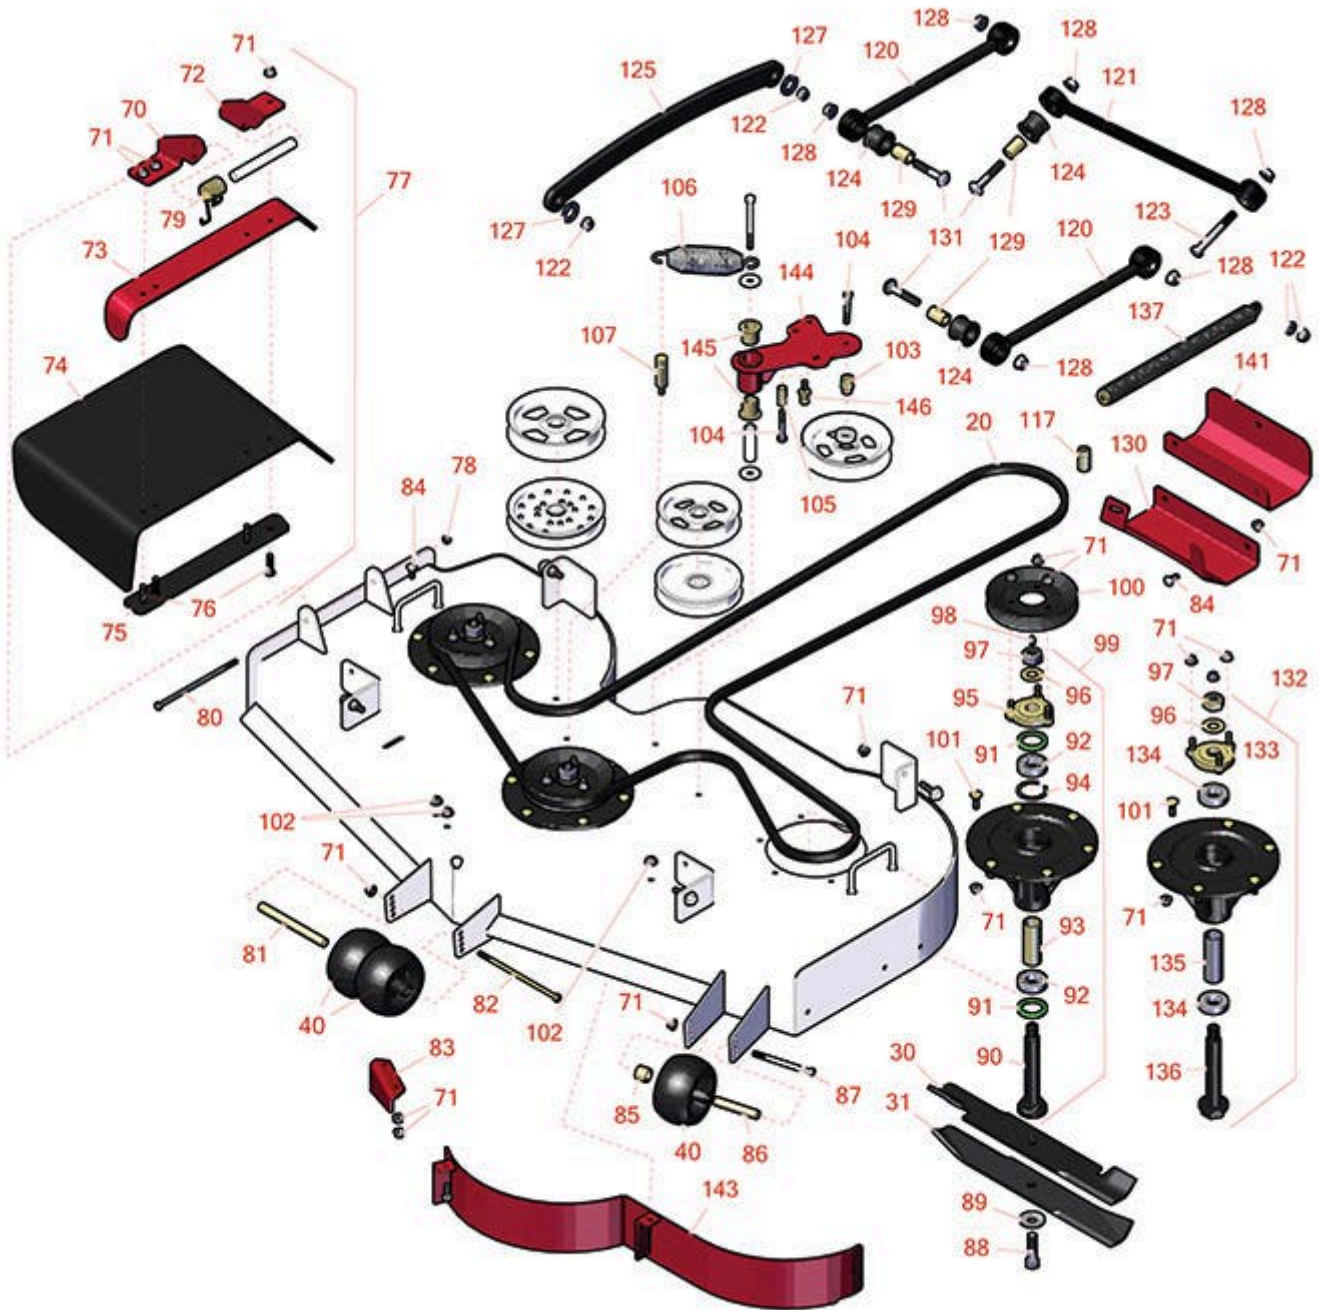

# Replaces Toro Z Master Professional 6000 Parts

Zero Turn Mower with 52in Deck - Models 74923 & 74923TE  
52in Side Discharge Deck

All original equipment manufacturers names and part numbers are used for identification purposes only, and we are in no way implying that our products are original equipment parts. Prices subject to change without notice.

# Replaces Toro Z Master Professional 6000 Parts

Zero Turn Mower with 52in Deck - Models 74923 & 74923TE  
52in Side Discharge Deck

Item No	R&R Part No.	OEM Part No.	Description	Qty Req	Order Quantity
<b>Belts</b>					
20	<b>R115-7426</b>	115-7426	Belt- V	1	
<b>Rotary Blades</b>					
30	<b>R105-7781-03</b>	105-7781-03, 140-1242	Mower Blade - 18 in High-Flow	3	
30	<b>RRB3065-1802</b>	105-7781-03, 1056-7781-03	Mower Blade - High-Lift 18 x 2.5in x 5/8 Mt Hole	3	
<i>Detail Description: R&amp;R Products rotary blades are manufactured in the USA with superior alloy steel and hardened for extended life. Lifetime guaranteed against defects in material and workmanship.:</i>					
31	<b>R105-7779-03</b>	105-7779-03	Mower Blade - 18 in Recycler	3	
<b>Wheels</b>					
40	<b>R68-2730</b>	1-603299, 68-2730	Wheel - Anti Scalp	3	
<b>Other Parts Available</b>					
70	<b>R106-3253-01</b>	106-3253-01, 108-7766-03	Plate-Hinge, Front	1	
71	<b>R104-8301</b>	104-8301, 104-9301, 109-6658, 133-7570	Locknut - 3/8-16 Nylon Flanged	44	
72	<b>R108-4059-01</b>	108-4059-01, 108-7767-03	Plate-Hinge, Rear	1	
73	<b>R106-3246-01</b>	106-3246-01	Deflector	1	
74	<b>R151416</b>	108-5029, 110-0759, 151416	Deflector - Long	1	
75	<b>R106-3248-03</b>	106-3248-03	Strap - Discharge	1	