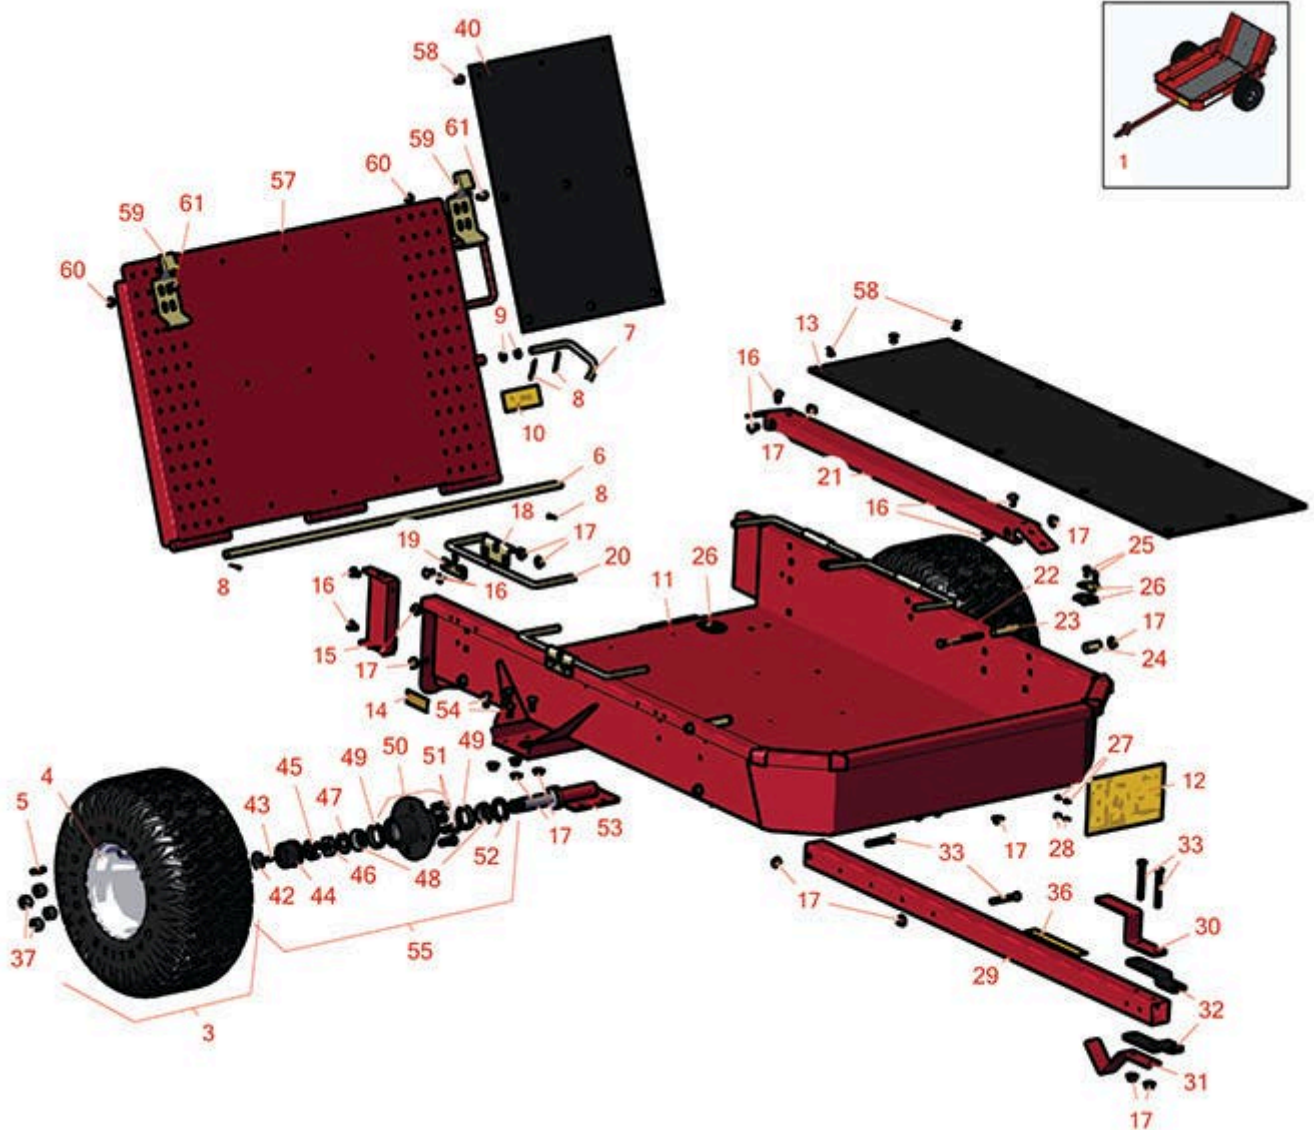

Replaces Toro Trans Pro 100 Parts

Trailer - Model 04240

Trailer Parts - Model 04240

All original equipment manufacturers names and part numbers are used for identification purposes only, and we are in no way implying that our products are original equipment parts. Prices subject to change without notice.

Replaces Toro Trans Pro 100 Parts

Trailer - Model 04240

Trailer Parts - Model 04240

Item No	R&R Part No.	OEM Part No.	Description	Qty Req	Order Quantity
---------	--------------	--------------	-------------	---------	----------------

Complete Trailer

1	R04240	04240	Double Greensmower Trailer For 22" Greensmowers - Red	1	
---	---------------	-------	---	---	--

Detail Description: Complete trailer carries two 22" Greensmowers. Tie down D-Rings in bed allow trailer to be used for other utility purposes. Bed Size 36" side to side by 52" front to back.:

3	R98-8691	98-8691	Tire & Wheel - 20x10.00-8 Nhs (4 Ply) Carlisle Turf Trac R/S	2	
4	R99-4507	99-4507	Wheel - 8x7.00 4/4 Solid F266	2	
5	R232-27	232-27, 232-31	Stem - Valve w/ Cap	2	

Other Parts Available