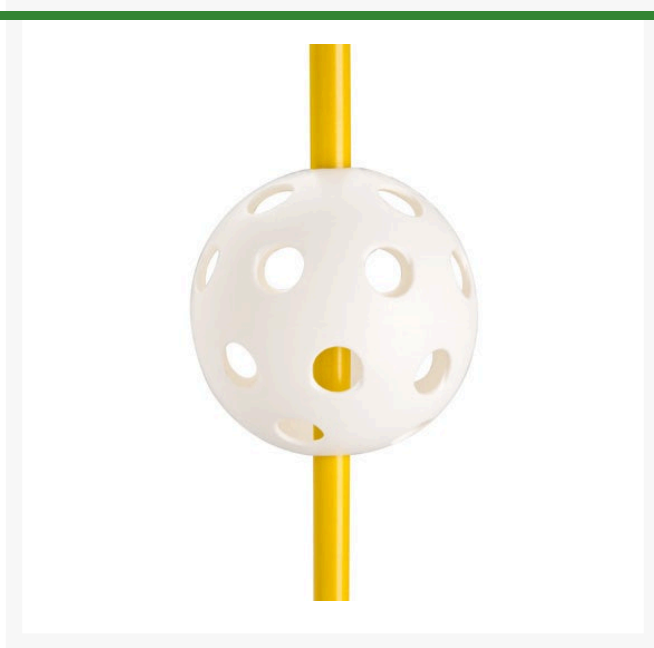

Pin Placement Marker Ball - White

R403

Details

High impact plastic marker balls used for Pin Placement Marking.

- High impact plastic
- Economical

Specifications

Manufacturer	R&R Products
Color	White

Evergreen