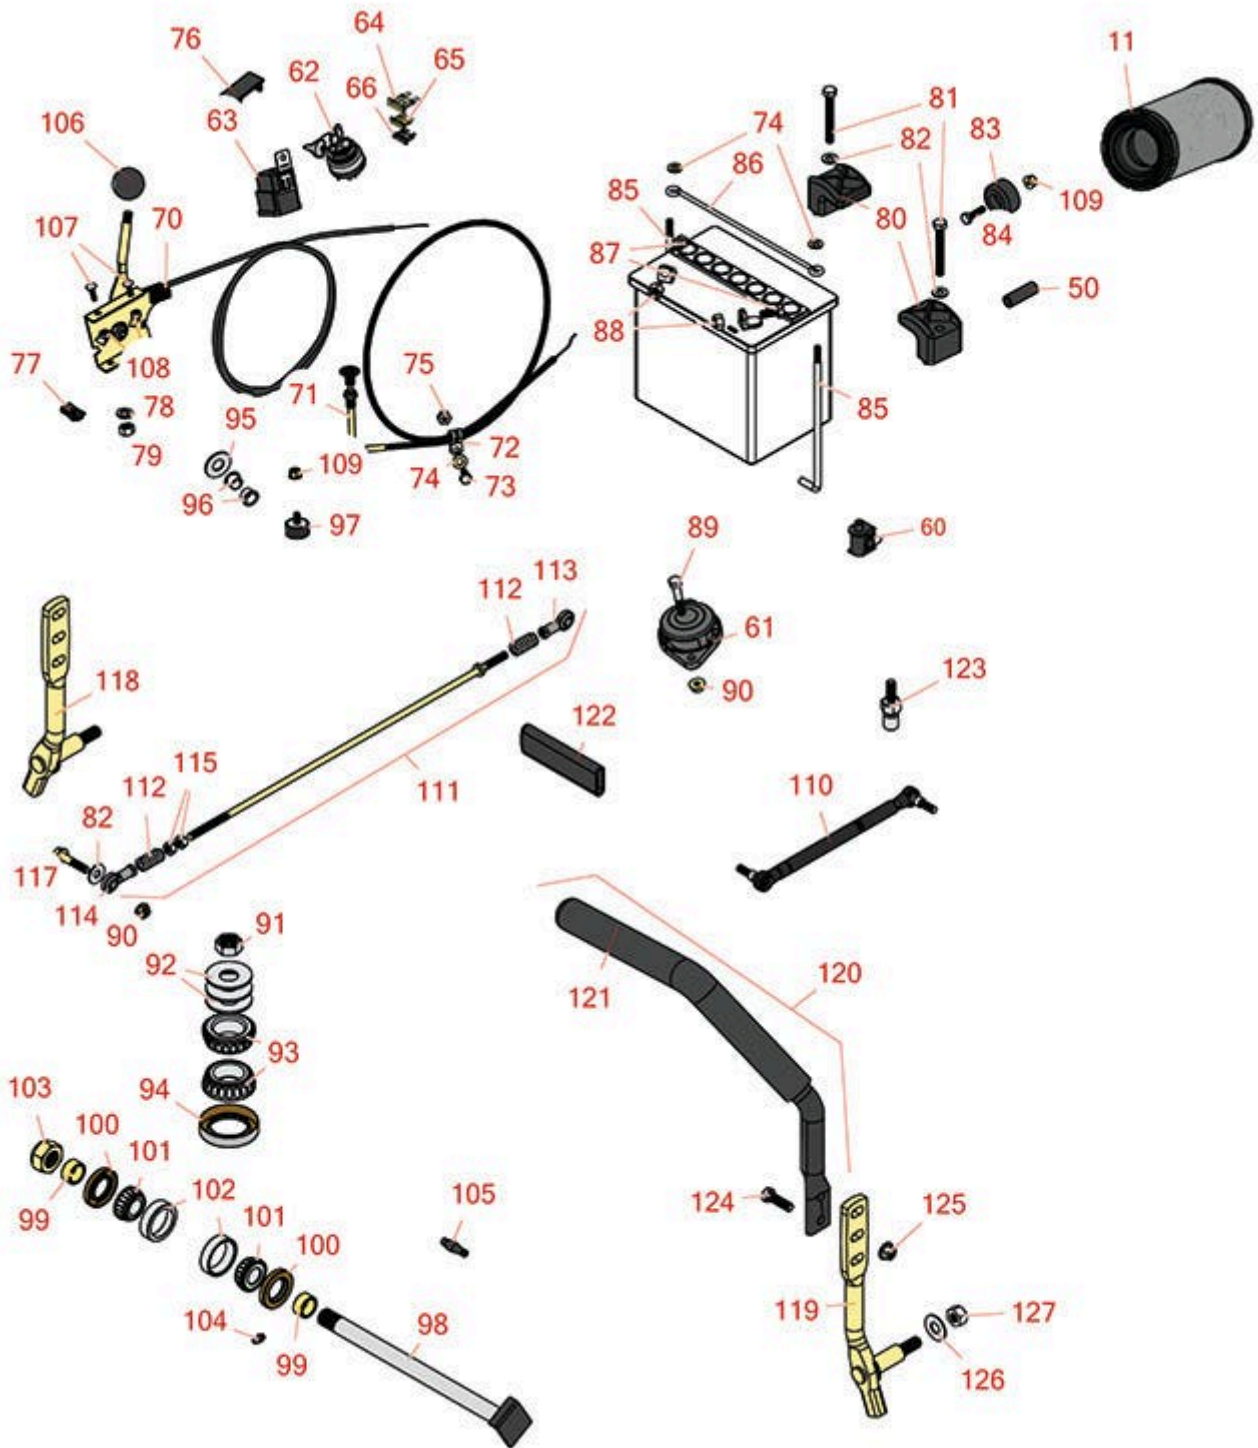

# Replaces Toro Sand Pro 2040Z Parts

Traction Unit  
Traction Unit

All original equipment manufacturers names and part numbers are used for identification purposes only, and we are in no way implying that our products are original equipment parts. Prices subject to change without notice.

# Replaces Toro Sand Pro 2040Z Parts

Traction Unit

Traction Unit

Item No	R&R Part No.	OEM Part No.	Description	Qty Req	Order Quantity
---------	--------------	--------------	-------------	---------	----------------

# Replaces Toro Sand Pro 2040Z Parts

Traction Unit

Traction Unit

Item No	R&R Part No.	OEM Part No.	Description	Qty Req	Order Quantity
73	<b>R400106</b>	321-3, 513315, 908002P	Bolt - Hex HD 1/4-20 x 5/8	1	
74	<b>R3256-22</b>	24-9-BD, 3-1032, 3256-1, 3256-22, 93-0954, 93-0989	Washer - Flat 1/4 Yellow	6	
75	<b>R301504</b>	2296-42, 301504, 32127-24, 32128-33, 32146-17, 3296-16, 3296-42, 3296-42 , 915661P	Locknut - ESNA 1/4-20	6	
76	<b>R99-7420</b>	100-8493, 99-7420	Plug-Hole	1	
77	<b>R107069</b>	107069	Clip - 1/4-20 U Nut	4	
78	<b>R3254-6</b>	01-166-0010, 01-166-0280, 01-166-0610, 3253-5, 3254-18, 3254-6, 3290-223, 48-9370	Washer - Lock 3/8	1	
79	<b>R3219-3</b>	01-188-0624, 215-50, 22-13-BJD, 22-13-BJKD, 3219-3	Nut - 3/8-24	1	
80	<b>R107-4543</b>	107-4543	Clamp	2	
81	<b>R151379</b>	33114-060, 42-9510	Bolt - Hx HD 8-1.25 x 65mm	2	

# Replaces Toro Sand Pro 2040Z Parts

Traction Unit

Traction Unit

Item No	R&R Part No.	OEM Part No.	Description	Qty Req	Order Quantity
125	<b>R104-8301</b>	104-8301, 104-9301, 109-6658, 133-7570	Locknut - 3/8-16 Nylon Flanged	4	
126	<b>R453017</b>	01-166-0050, 01-166-0240, 01-166-0800, 24-13-AD, 24-14-AD, 32-8110, 3256-26, 3256-6, 453017, 69-8980, 87-7270	Washer - Flat 1/2	2	
127	<b>R443818</b>	01-191-0813, 3218-18, 3218-5, 3248-18	Nut - 1/2-13 Hex Jam Zinc	2	