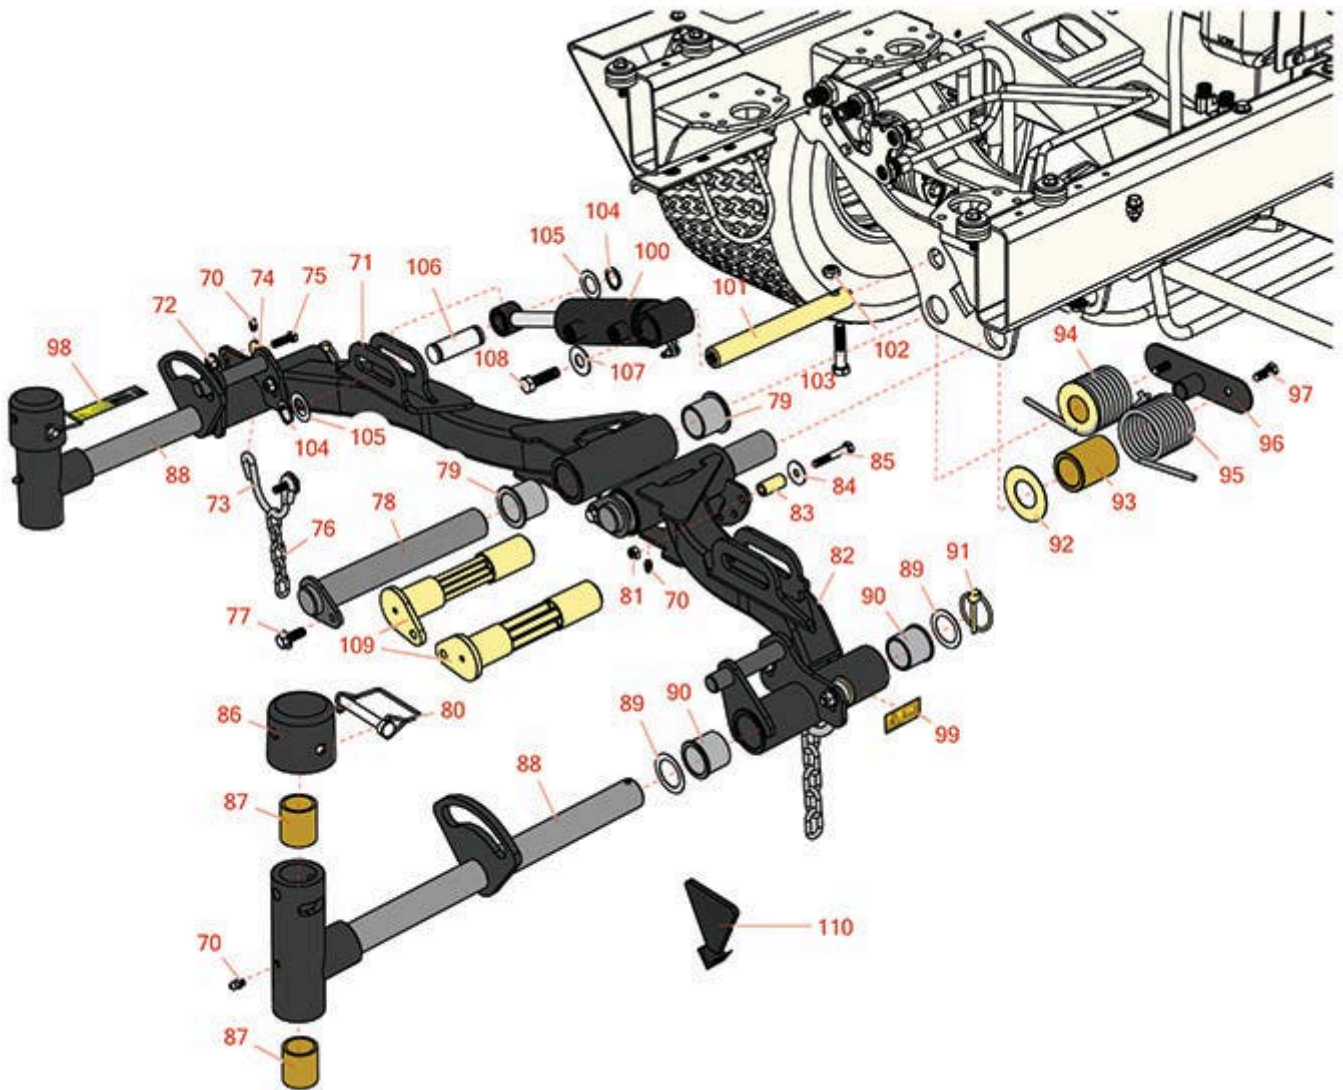

# Replaces Toro Reelmaster 5410-D Parts

Traction Unit  
Rear Lift Arm

All original equipment manufacturers names and part numbers are used for identification purposes only, and we are in no way implying that our products are original equipment parts. Prices subject to change without notice.

# Replaces Toro Reelmaster 5410-D Parts

Traction Unit  
Rear Lift Arm

Item No	R&R Part No.	OEM Part No.	Description	Qty Req	Order Quantity
---------	--------------	--------------	-------------	---------	----------------

## Other Parts Available

70	<b>R302-5</b>	21-6010, 302-11, 302-37, 302-47, 302-5, 302-57, 302-58, 302-6, 31-0300, 32-9660, 60-0800, 62-3880, 92-4181	Fitting - Grease	4	
71	<b>R110-0993</b>	110-0993	Lift Arm - No. 3	1	
72	<b>R104-8301</b>	104-8301, 104-9301, 109-6658, 133-7570	Locknut - 3/8-16 Nylon Flanged	4	
73	<b>R110-0922</b>	110-0922	Hoop - Chain	2	
74	<b>R63-8410</b>	53-6380, 63-4810, 63-8410	Washer - Isolator Bushing	4	
75	<b>R400264</b>	01-150-0180, 01-178-0610, 20-48-AD, 20-48-AGD, 32-9160, 3224-3, 323-29, 323-7, 400264, 908035P	Bolt - Hex HD 3/8-16 x 1-1/4	4	
76	<b>R84-2451</b>	84-2451	Chain - Straight 5	2	
<i>Tech Note: Fits 5510-5610:</i>					
76	<b>R84-2450</b>	84-2450	Chain - Straight 4	2	

# Replaces Toro Reelmaster 5410-D Parts

*Traction Unit*

*Rear Lift Arm*

Item No	R&R Part No.	OEM Part No.	Description	Qty Req	Order Quantity
106	<b>R104-0046</b>	104-0046	Pin - Slide - Cylinder	2	
107	<b>R453017</b>	01-166-0050, 01-166-0240, 01-166-0800, 24-13-AD, 24-14-AD, 32-8110, 3256-26, 3256-6, 453017, 69-8980, 87-7270	Washer - Flat 1/2	2	
108	<b>R325-7</b>	01-150-0380, 01-178-0814, 3226-3, 325-7, 48-9490	Bolt - 1/2-13 x 1 3/4 Hex HD Gr 5	2	
109	<b>R125-2037</b>	125-2037	Shaft	2	
110	<b>R110-4088-03</b>	110-4088-03, 119-8010-03	Kickstand	1	