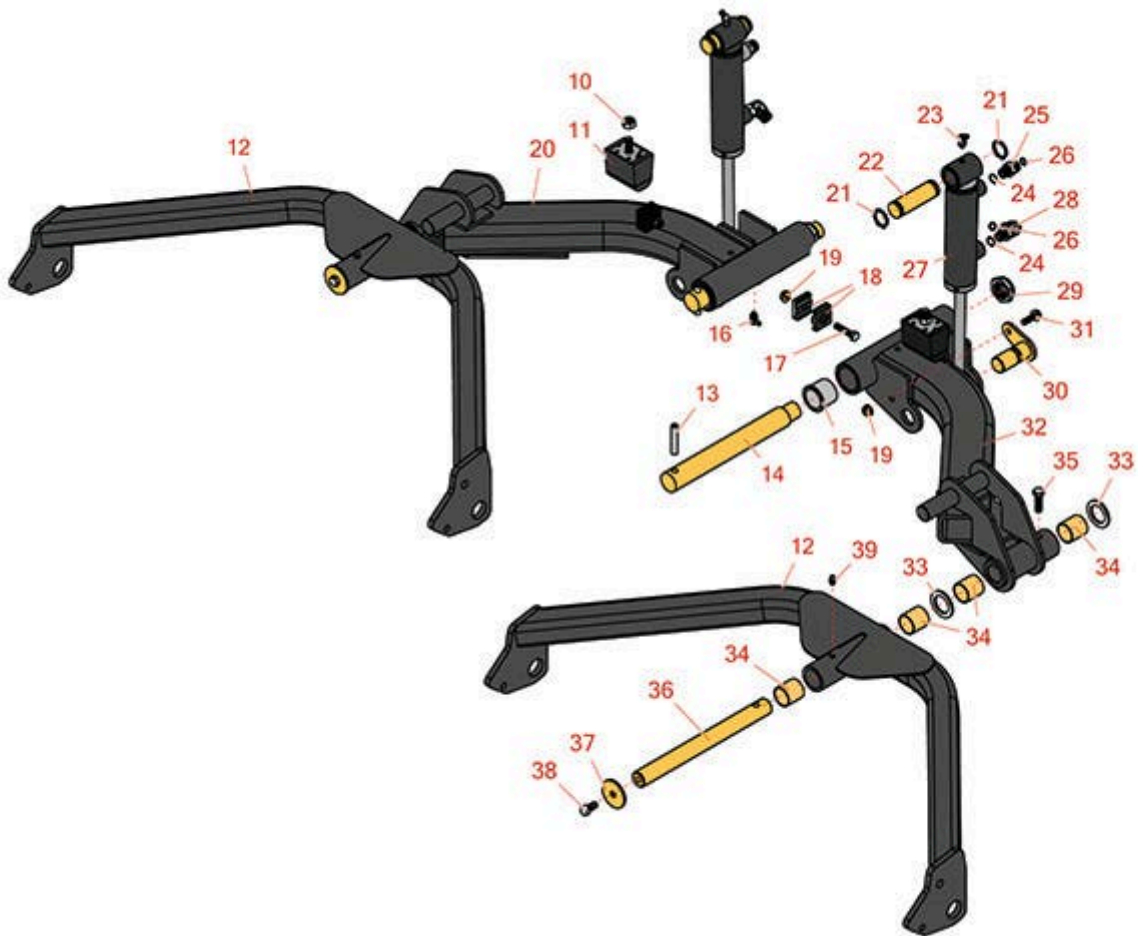

Replaces Toro Groundsmaster 4500-D

Parts

Traction Unit
Rear Lift Arm

All original equipment manufacturers names and part numbers are used for identification purposes only, and we are in no way implying that our products are original equipment parts. Prices subject to change without notice.

Replaces Toro Groundsmaster 4500-D

Parts

Traction Unit

Rear Lift Arm

Item No	R&R Part No.	OEM Part No.	Description	Qty Req	Order Quantity
10	R33025-00	32025-00, 33025-00	Locknut - 10mm x 1.5 Jam	2	
11	R87-3470	87-3470	Bumper - Rubber	2	
12	R115-3453	104-5656, 115-3453	Carrier Frame Assy	2	
13	R32121-110	32121-110	Roll Pin - Slotted	2	
14	R95-7158	95-7158	Pin - Pivot	2	
15	R104-0015	104-0015, 104-8339	Bushing - Flanged	4	
16	R302-60	302-60	Zerk - Grease 90 Deg.	2	
17	R115-1794	115-1794	Bolt - Hx HD Fl 5/16-18 x 1 1/2	2	
18	R56-7973	56-7973	Clamp - Tube	4	
19	R104-8300	104-8300, 104-8300, 119-4041	Locknut - 5/16-18 Flanged Y/Zinc	2	
20	R105-9203	105-9203	No. 3 Lift Arm Assy	1	
21	R458039	32151-36	Ring - Retaining	4	
22	R92-7548	92-7548	Pin - Cylinder	2	
23	R700414	302-11, 302-19, 302-4, 32-8170	Zerk - Grease 1/4-28 45 Deg	2	
24	R237-42	237-42, 31-4160	O-Ring	4	
25	R340-2	340-2, 60-1920	Hydraulic Fitting - Striaight	2	

Replaces Toro Groundsmaster 4500-D Parts

*Traction Unit
Rear Lift Arm*

Item No	R&R Part No.	OEM Part No.	Description	Qty Req	Order Quantity
38	R400258	01-150-0800, 01-178-0600, 01-178-0606, 20-45-AD, 31-0200, 31-9910, 3224-1, 323-4, 400258	Bolt - Hex HD 3/8-16 x 3/4	2	
39	R302-5	21-6010, 302-11, 302-37, 302-47, 302-5, 302-57, 302-58, 302-6, 31-0300, 32-9660, 60-0800, 62-3880, 92-4181	Fitting - Grease	2	