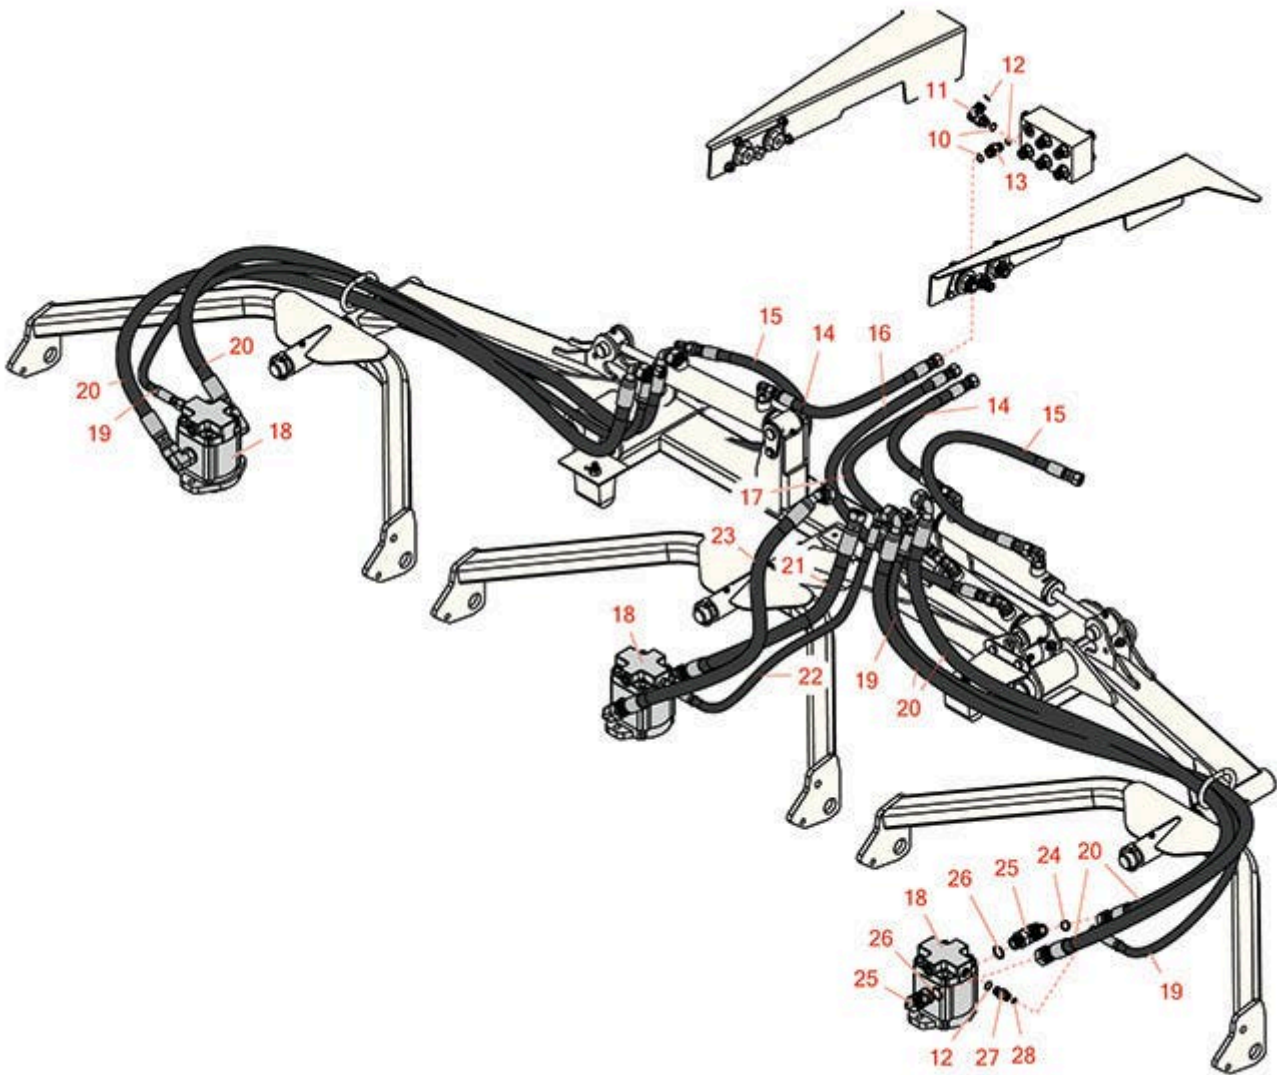

Replaces Toro Groundsmaster 4500-D

Parts

Traction Unit

Front Lift Arm Hydraulics

All original equipment manufacturers names and part numbers are used for identification purposes only, and we are in no way implying that our products are original equipment parts. Prices subject to change without notice.

Replaces Toro Groundsmaster 4500-D Parts

*Traction Unit
Front Lift Arm Hydraulics*

Item No	R&R Part No.	OEM Part No.	Description	Qty Req	Order Quantity
10	R237-42	237-42, 31-4160	O-Ring	10	
11	R340-77	340-100, 340-77, 95-7889	Hydraulic Fitting	1	
12	R237-22	107-8844, 237-22, 237-78	O-Ring	14	
13	R340-2	340-2, 60-1920	Hydraulic Fitting - Striaight	9	
14	R104-5512	104-5512	Hydraulic Hose Assy	2	
15	R99-3579	99-3579	Hydraulic Hose Assy	2	
16	R104-5511	104-5511	Hydraulic Hose Assy	1	
17	R100-5629	100-5629	Hydraulic Hose Assy	1	
18	R117-5141	105-9820, 105-9872, 117-5141	Hydraulic Motor	0	
19	R104-5500	104-5500	Hydraulic Hose Assy	2	
20	R104-5501	104-5501	Hydraulic Hose Assy	4	
21	R104-5505	104-5505	Hydraulic Hose Assy	1	
22	R104-5502	104-5502	Hydraulic Hose Assy	1	
23	R104-5504	104-5504	Hydraulic Hose Assy	1	
24	R237-65	237-65, 237.65	O-Ring	6	
25	R340-17	340-17	No 10 Male Orfs x No 10 Male Orb	6	
26	R237-80	237-80, 327-80	O-Ring	6	

Replaces Toro Groundsmaster 4500-D Parts

*Traction Unit
Front Lift Arm Hydraulics*

Item No	R&R Part No.	OEM Part No.	Description	Qty Req	Order Quantity
27	R340-92	340-92	Hydraulic Fitting - Striaight	3	
28	R237-21	237-21, 327-21	O-Ring	3	