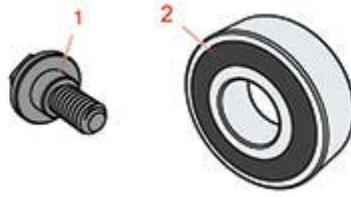

## Parts

*Accessories*

*52in Blower Kit - Model 30502*

All original equipment manufacturers names and part numbers are used for identification purposes only, and we are in no way implying that our products are original equipment parts. Prices subject to change without notice.