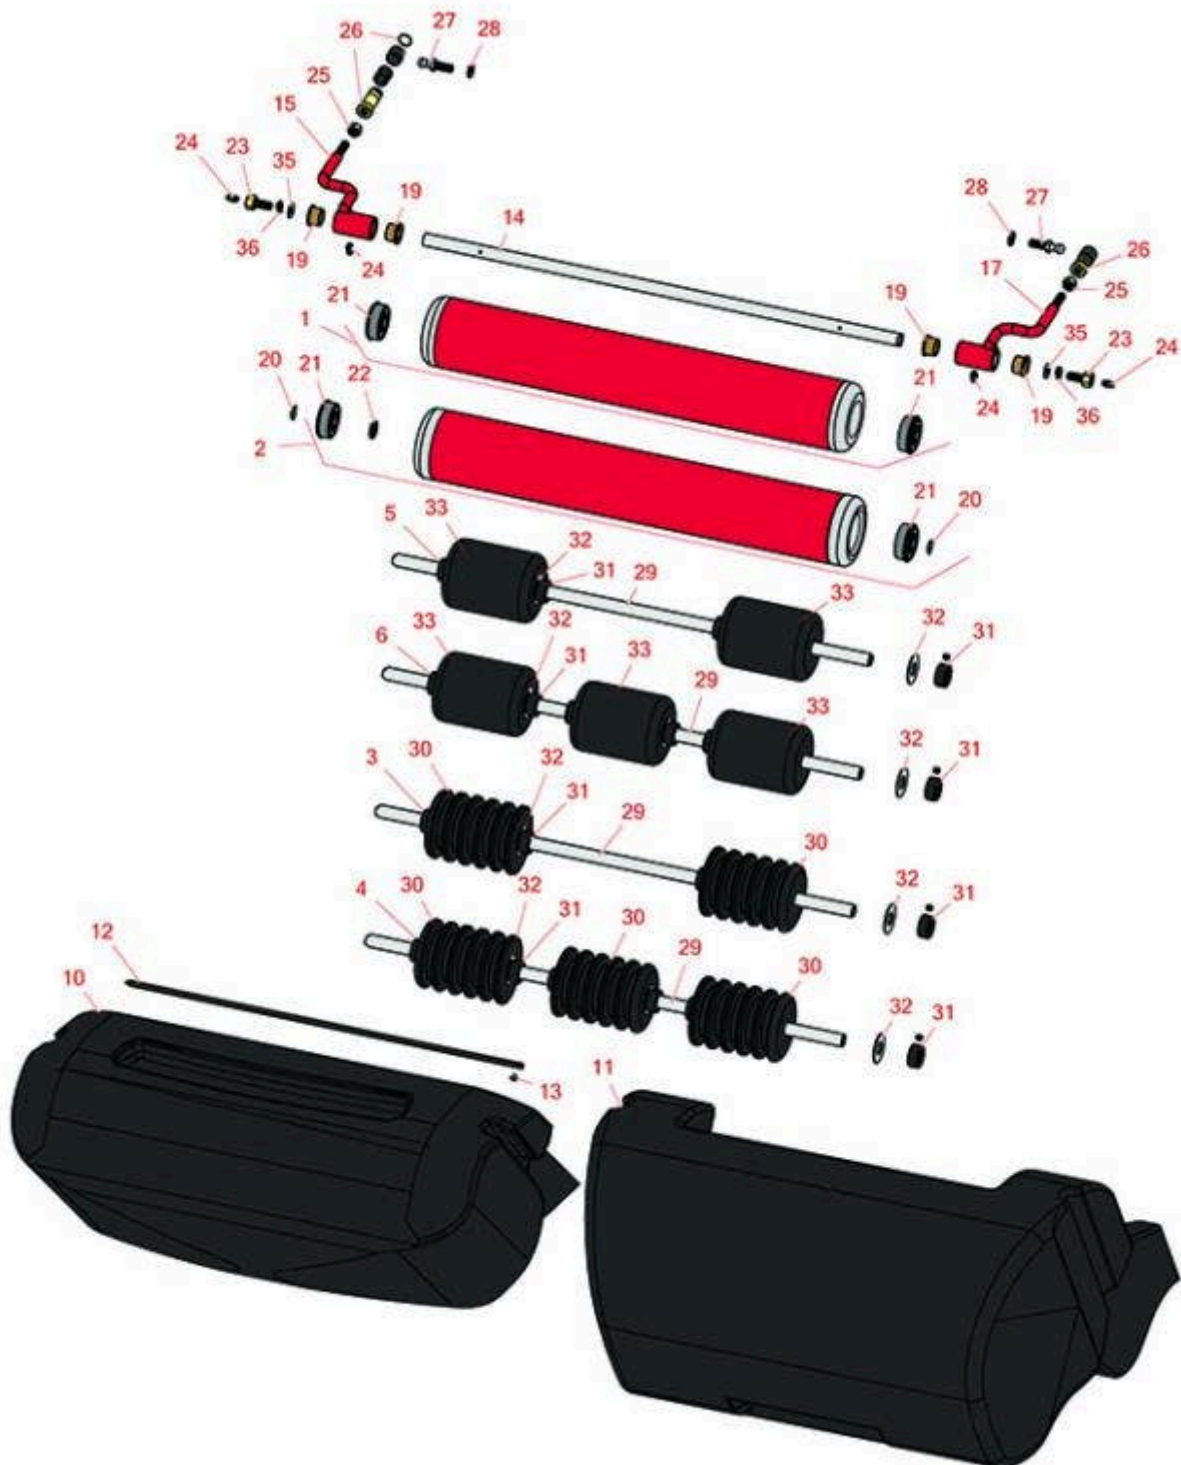

Replaces Toro Greensmaster 3050 Parts

Traction Unit - Model 04351

Pull Frame, Roller & Basket

All original equipment manufacturers names and part numbers are used for identification purposes only, and we are in no way implying that our products are original equipment parts. Prices subject to change without notice.

Replaces Toro Greensmaster 3050 Parts

Traction Unit - Model 04351

Pull Frame, Roller & Basket

Item No	R&R Part No.	OEM Part No.	Description	Qty Req	Order Quantity
Pull Frame Basket Rollers					
1	R52-2720	52-2720	Roller - w/ Bearings	1	
<i>Tech Note: Fits up to 2000:</i>					
2	R99-4277	99-4277	Basket Roller	1	
<i>Tech Note: Fits 2000 & Newer:</i>					
3	R150325		Basket Roller - Grooved UHMW Polyethylene 2 Section	1	
4	R150329		Basket Roller - Grooved UHMW Polyethylene 3 Section	1	
5	R150330		Basket Roller - Smooth UHMW Polyethylene 2 Section	1	
6	R150332		Roller - Smooth UHMW Polyethylene 3-1/2 3 Sec	1	
Other Parts Available					
10	R108-8642	108-8642	Grass Basket w/Bkt	1	
11	R36-7250	22-7070, 36-7250, 37-8130, Oct-30	Grass Basket	1	
12	R104-2607	104-2607	Strip - Reinforcing Grass Basket	1	
13	R3290-382	3269-15, 3290-382	Rivet - 5/32 x 1/2 Pop Rivet	8	
14	R21-8470	21-8470	Shaft - Roller	1	
15	R92-0585	92-0585	Arm - Pull RH - w/Bushings	1	
15	R52-2750	52-2750	Arm - Pull RH w/Bushings	1	
17	R92-0586	92-0586, 95-0586	Arm - Pull LH w/Bushings	1	
17	R52-2740	52-2740	Arm - Pull LH w/Bushings	1	