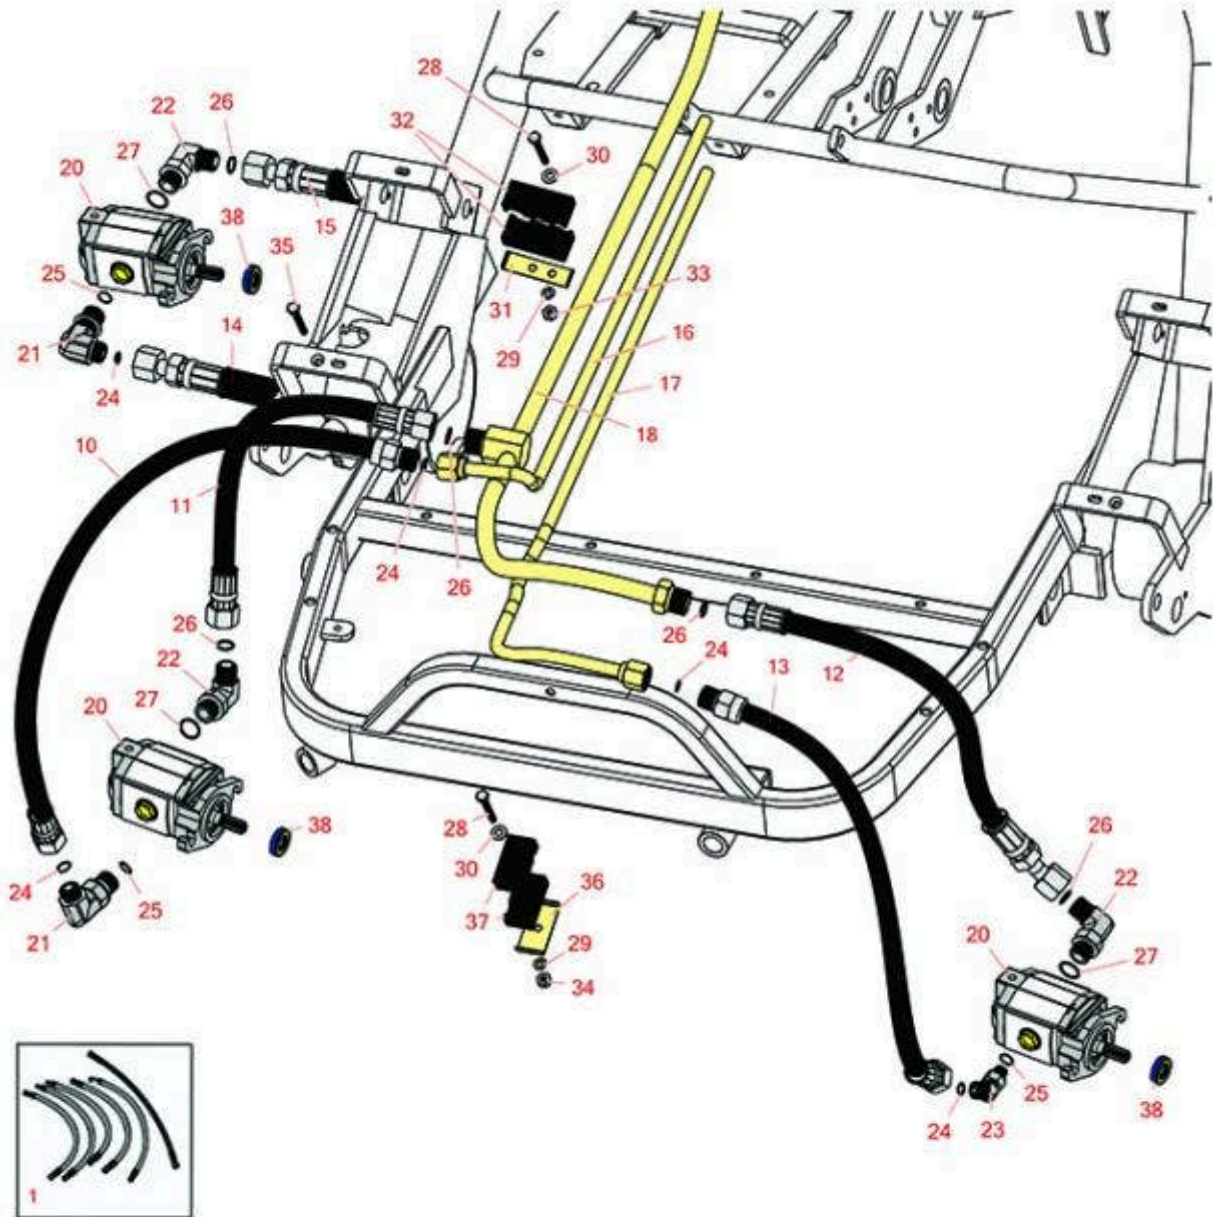

Replaces Toro Greensmaster 3050 Parts

Traction Unit - Model 04351

Hydraulic Reel Motors

All original equipment manufacturers names and part numbers are used for identification purposes only, and we are in no way implying that our products are original equipment parts. Prices subject to change without notice.

Replaces Toro Greensmaster 3050 Parts

Traction Unit - Model 04351

Hydraulic Reel Motors

Item No	R&R Part No.	OEM Part No.	Description	Qty Req	Order Quantity
---------	--------------	--------------	-------------	---------	----------------

Overhaul Kits

1	R98-0642	98-0642	Kit - Hydraulic Hose	1	
---	-----------------	---------	----------------------	---	--

Tech Note: Includes 1 ea: R95-5984, R95-5985, R95-5986, R95-5987, R95-5988, R95-5989:

Replaces Toro Greensmaster 3050 Parts

Traction Unit - Model 04351

Hydraulic Reel Motors

Item No	R&R Part No.	OEM Part No.	Description	Qty Req	Order Quantity
20	R105-9770	10-5090, 105-9770, 26-5690, 70-9800, 94-3506, 94-3507	Hydraulic Motor - Reel Quick Release	3	
21	R340-77	340-100, 340-77, 95-7889	Hydraulic Fitting	2	
22	R340-98	340-98	Hydraulic Fitting	3	
23	R340-87	340-106, 340-87	Hydraulic Fitting	1	
24	R237-22	107-8844, 237-22, 237-78	O-Ring	5	
25	R237-42	237-42, 31-4160	O-Ring	3	
26	R237-30	23-6320, 237-30	O-Ring - Seal	5	
27	R237-79	237-79	O-Ring	3	
28	R3234-34	321-11, 323-12, 3234-34	Bolt - Hex Washer 1/4 x 2	1	
29	R3253-3	01-166-0070, 01-166-0410, 23-9-GD, 24-7150, 3253-3, 3256-1, 352-167	Washer - Lock 1/4	1	