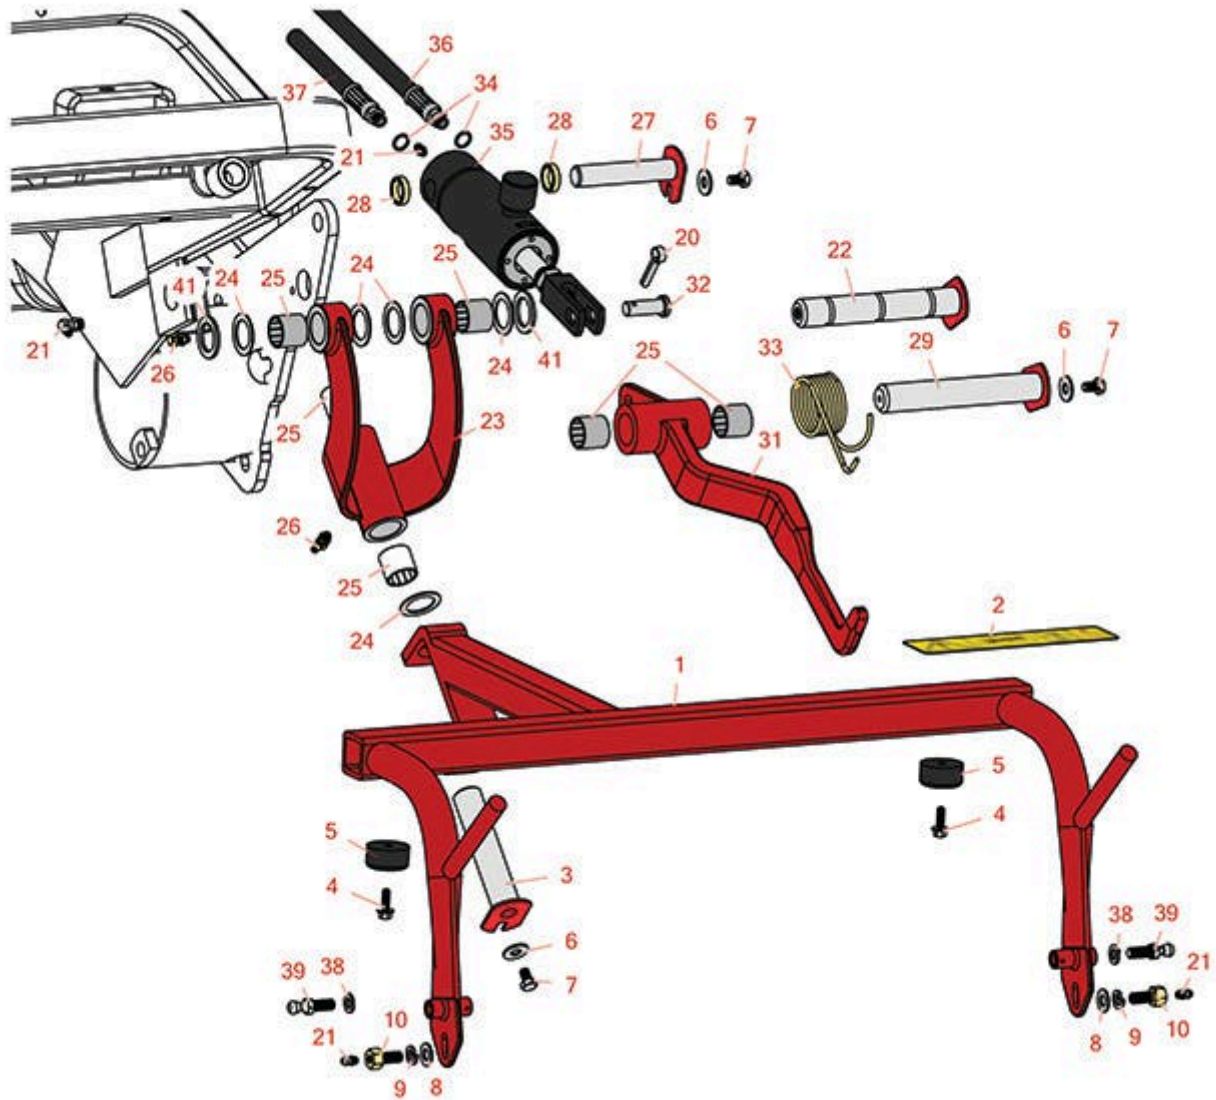

Replaces Toro Greensmaster 3050 Parts

Traction Unit - Model 04351

Left Hand Pull Frame

All original equipment manufacturers names and part numbers are used for identification purposes only, and we are in no way implying that our products are original equipment parts. Prices subject to change without notice.

Replaces Toro Greensmaster 3050 Parts

Traction Unit - Model 04351

Left Hand Pull Frame

Item No	R&R Part No.	OEM Part No.	Description	Qty Req	Order Quantity
1	R112-0283	108-8632, 112-0283, 117-9542	Frame - Pull LH	1	
<i>Tech Note: 2006 & Newer:</i>					
1	R86-9810	104-2054, 104-2064, 86-9810, 86-9810-01, 92-9176, 92-9176-01, Oct-10	Frame - Pull LH	1	
<i>Tech Note: 1997-2005:</i>					
2	R93-8064	93-8064	Decal - Warning	1	
2	R93-6688	93-6688	Decal - Warning	1	
3	R10-6090	10-6090	Pin - Pivot 4 7/8 Long	1	
4	R49-2040	32104-42, 32104-95, 32144-44, 49-2040	Bolt - Hex Washer 1/4-20 x 3/4	2	
5	R94-4548	94-4548	Rubber Bumper	2	
6	R453009	01-166-0400, 24-10-BD, 24-9-AD, 32-9650, 3256-2, 3256-23, 3256-3, 3256-67, 3290-217, 3556-3, 4-2390, 7-0152	Washer - Flat 5/16 SAE	3	

Replaces Toro Greensmaster 3050 Parts

Traction Unit - Model 04351

Left Hand Pull Frame

Item No	R&R Part No.	OEM Part No.	Description	Qty Req	Order Quantity
7	R322-1	01-178-0504, 20-22-AD, 20-22-AGD, 322-1, 513337	Bolt - Hex HD 5/16-18 x 1/2	3	
8	R453011	01-166-0100, 01-166-0120, 01-166-0270, 01-166-0500, 01-166-0600, 01-166-0620, 132-4593, 2356-3, 237-12, 24-10-AD, 24-11-AD, 24-11-BD, 24-12-AD, 24-12-BD, 30-9310, 32-8190, 3256-24, 3256-3, 3256-36, 3256-4, 453011, 47-9950, 48-9220, 513458, 7-0052	Washer - Flat 3/8 SAE Y/Zinc	2	
9	R3253-21	215-51, 30-8470, 3253-21, Jul-12	Washer - Lock 3/8	2	
10	R11-0160	11-0160	Screw - Roller Shaft	2	
20	R3272-11	01-151-0010, 01-151-0040, 28-18-D, 28-28-D, 3211-72, 3272-11	Pin - Cotter	1	