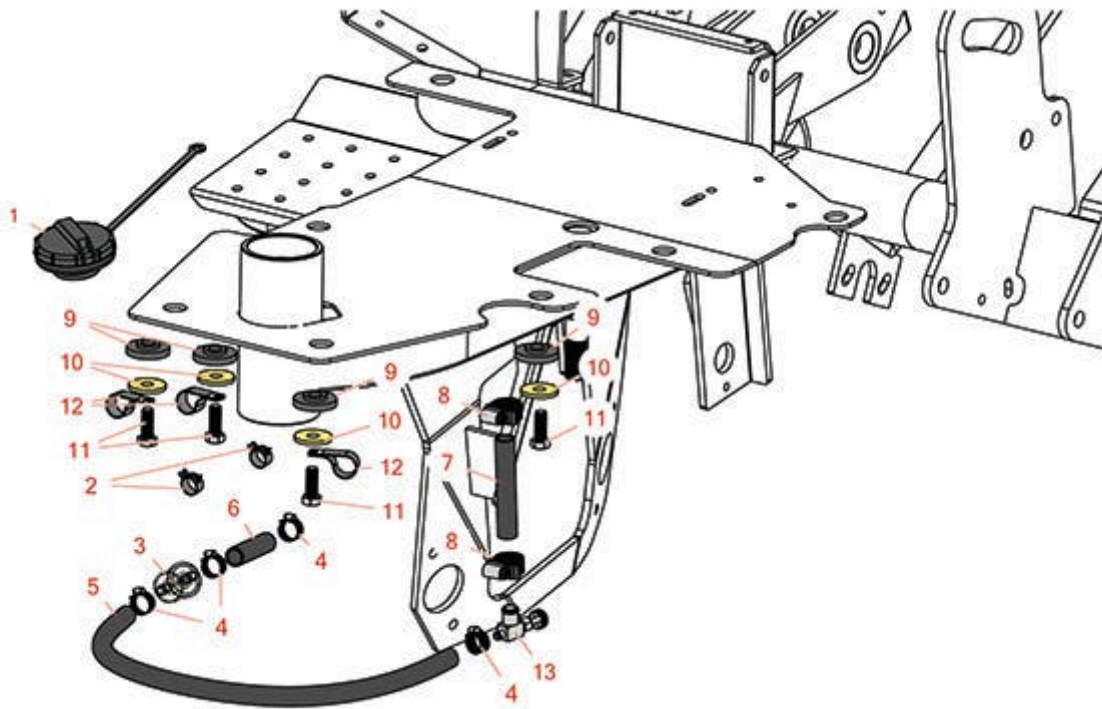

Replaces Toro Greensmaster 3050 Parts

Traction Unit - Model 04351

Fuel Tank

All original equipment manufacturers names and part numbers are used for identification purposes only, and we are in no way implying that our products are original equipment parts. Prices subject to change without notice.

Replaces Toro Greensmaster 3050 Parts

Traction Unit - Model 04351

Fuel Tank

Item No	R&R Part No.	OEM Part No.	Description	Qty Req	Order Quantity
1	R93-7170	93-7170	Cap - Fuel w/Tether	1	
<i>Tech Note: Fits Model 04351 1997-2008:</i>					
1	R115-5304	115-5304	Cap - Fuel w/Tether	1	
<i>Tech Note: Fits Model 04351 2009-2010:</i>					
2	R2412-98	2412-98	Clamp - Spring - Hose 1/4	2	
3	R825619	108-3832, 94-2690, 95-2926, 99-9404	Filter - Fuel	1	
4	R2412-108	2412-108, 97406	Clamp - Worm - 1/4 - Stainless	4	
5	R109-0304	109-0304	Hose - Fuel - Filter to Engine	1	
6	R109-0275	109-0275, 83-2041	Hose - Fuel	1	
7	R106-1128	106-1128	Hose - Fuel - Tank to Valve	1	
8	R2412-36	2210-87, 2412-36, 31-9140, 93-5818, 99-0772	Clamp - Hose 1/2	2	
9	R240-11	240-11	Bushing - Rubber - Flanged	4	
10	R63-8410	53-6380, 63-4810, 63-8410	Washer - Isolator Bushing	4	

Replaces Toro Greensmaster 3050 Parts

Traction Unit - Model 04351

Fuel Tank

Item No	R&R Part No.	OEM Part No.	Description	Qty Req	Order Quantity
11	R323-6	01-150-0010, 01-178-0608, 20-47-AD, 20-47-AGD, 3224-2, 323-6, 49-3510, 908034P, 908332	Bolt - Hex HD 3/8-16 x 1 GR5 YZ	4	
12	R2412-41	2412-41	Clamp	3	
13	R83-1390	83-1390	Needle Valve - in Line	1	