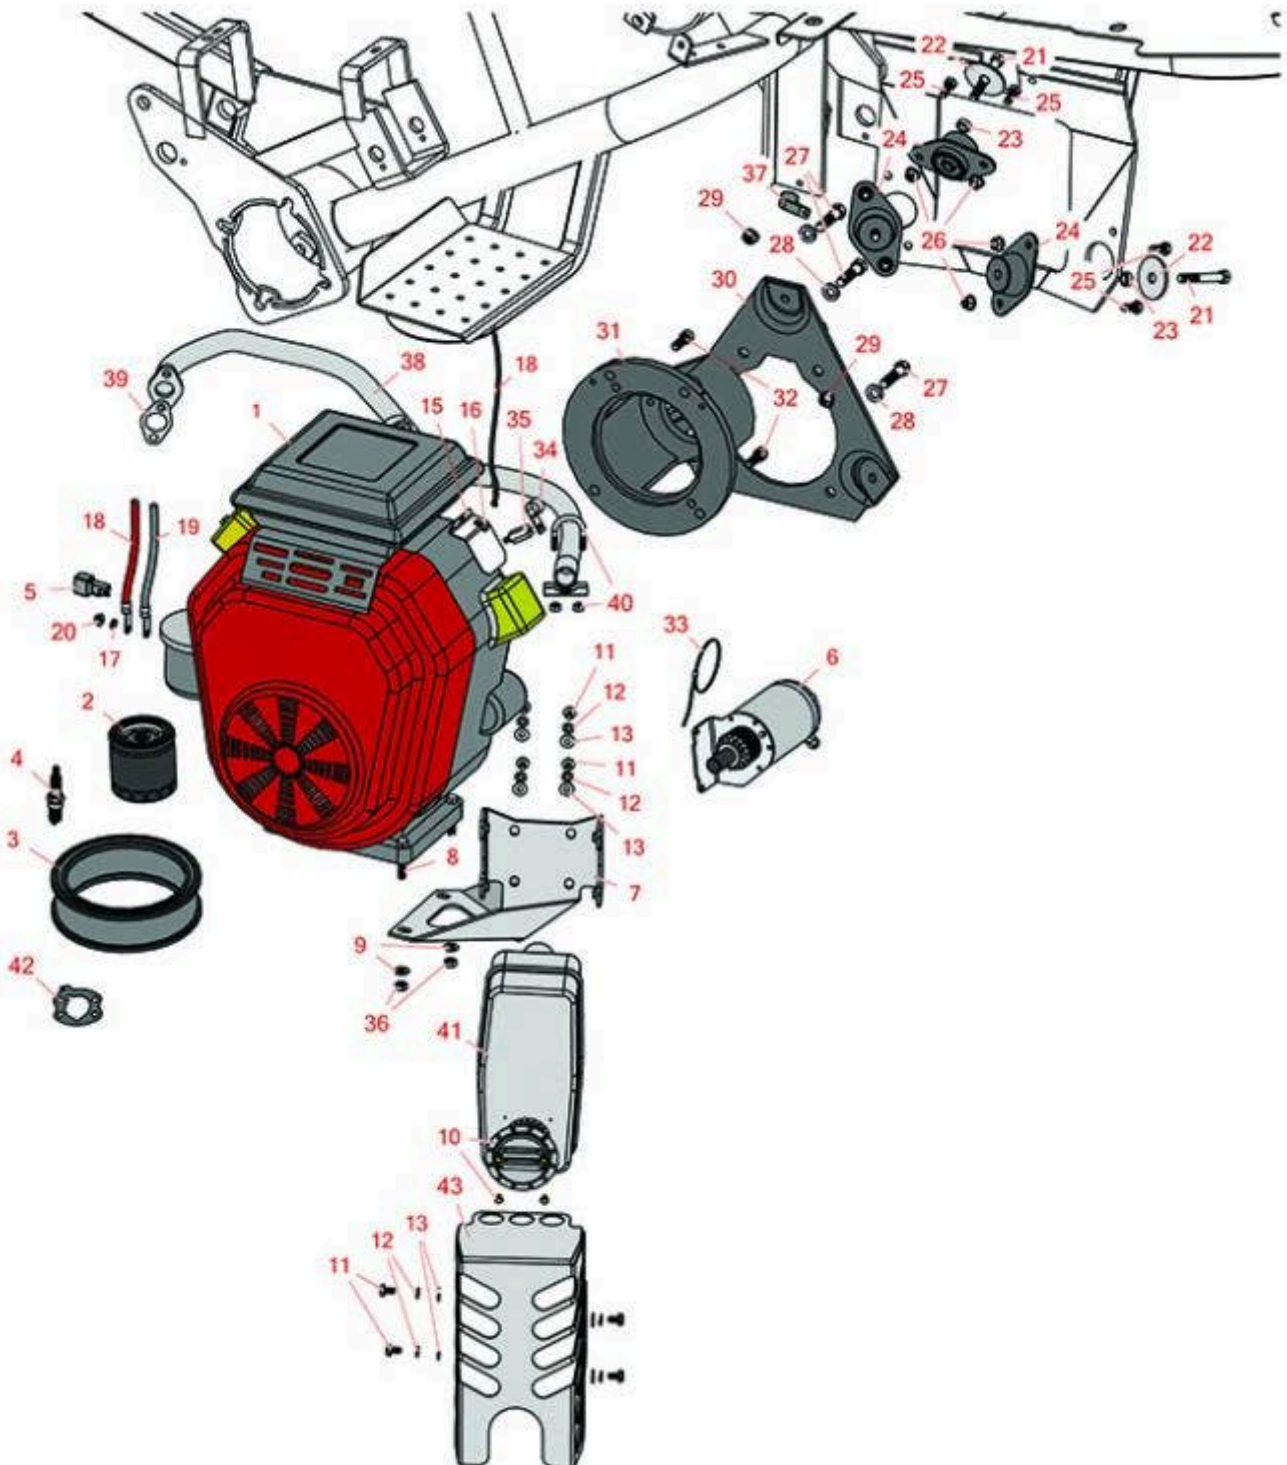

Replaces Toro Greensmaster 3050 Parts

Traction Unit - Model 04351
Engine

All original equipment manufacturers names and part numbers are used for identification purposes only, and we are in no way implying that our products are original equipment parts. Prices subject to change without notice.

Replaces Toro Greensmaster 3050 Parts

Traction Unit - Model 04351
Engine

| Item No | R&R Part No. | OEM Part No. | Description | Qty Req | Order Quantity |
|---|-----------------------|---|---------------------------------|---------|----------------|
| 1 | RS3054470610G1 | | B-S Engine 16 Hp | 1 | |
| Filters | | | | | |
| 2 | R491056 | 107-7817, 491056 | Baldwin Oil Filter | 1 | |
| 2 | RRF10608 | 114-3494, 491056, 52 050 02-S, 85-4930, NN10147 | SilverGuard Oil Filter | 1 | |
| 2 | RRF10602 | 107-7817, 492932 | SilverGuard Oil Filter | 1 | |
| 2 | RS492932S | 107-7817, 492932 | B-S Filter-Oil | 1 | |
| 3 | R394018 | 394018, 92-0527 | Baldwin Air Filter - Gas Engine | 1 | |
| 3 | RRF10102 | 394018, 92-0527 | SilverGuard Air Filter | 1 | |
| 3 | RS394018S | 394018, 92-0527 | B-S Filter-A/C Cartridge | 1 | |
| 3 | RS272490S | 272490, 92-0530 | B-S Filter-Pre Cleaner | 1 | |
| Gauges and Controls | | | | | |
| 4 | RN7938 | 130-8380, 491055 | NGK Spark Plug - BKR5E | 1 | |
| <i>Tech Note: Replaces Champion RC12YC:</i> | | | | | |
| 5 | R100-4918 | 100-4818, 100-4918 | Diode | 2 | |
| 6 | RS691564 | 691564 | B-S Motor-Starter | 1 | |