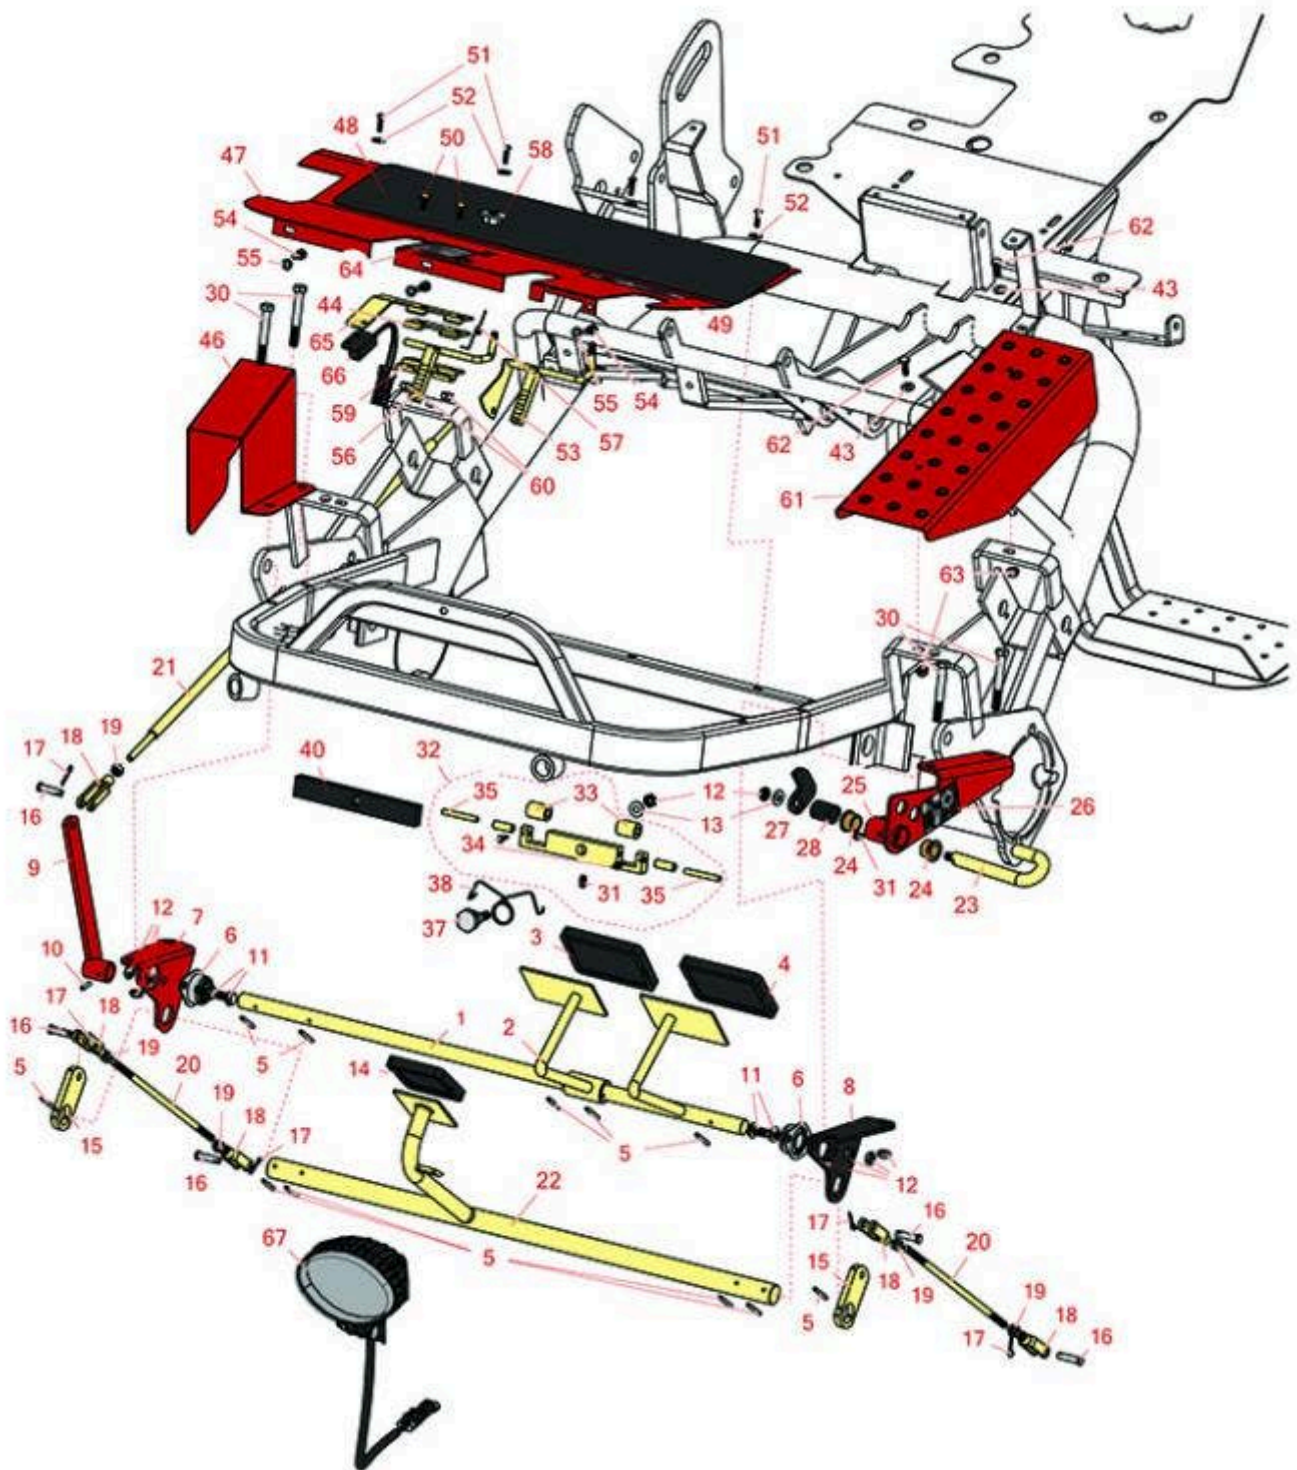

# Replaces Toro Greensmaster 3050 Parts

*Traction Unit - Model 04351*

*Control Pedal*

All original equipment manufacturers names and part numbers are used for identification purposes only, and we are in no way implying that our products are original equipment parts. Prices subject to change without notice.

# Replaces Toro Greensmaster 3050 Parts

*Traction Unit - Model 04351*

*Control Pedal*

Item No	R&R Part No.	OEM Part No.	Description	Qty Req	Order Quantity
1	<b>R106-6395</b>	106-6395, 88-9660	Shaft - Cutting Control Assy	1	
2	<b>R106-6394</b>	106-6394, 83-0140	Mow Pedal Assy	1	
3	<b>R93-7630</b>	93-7630	Rubber Foot Pad - Mow	1	
4	<b>R93-7631</b>	93-7631	Rubber Foot Pad - Lift	1	
5	<b>R32121-35</b>	32121-35	Pin - Spring Roll 5/32 x 1-1/2	8	
6	<b>R27-2320</b>	27-2320	Bearing	2	
7	<b>R88-9630-01</b>	88-9630, 88-9630-01	Bracket - Red	1	
8	<b>R88-9640-01</b>	88-9640, 88-9640-01	Bracket - Red - LH	1	
9	<b>R49-6200-01</b>	49-6200-01	Cutting Lever - Red	1	
10	<b>R32121-6</b>	32121-6	Pin - Roll 3/16 x 1-1/4	1	
11	<b>R3234-1</b>	321-11, 3234-1	Bolt - Flanged Serrated Hex HD 3/8-16 x 3/4	4	
12	<b>R3296-59</b>	3296-59	Locknut - 3/8-16 Nylon Jam	8	

# Replaces Toro Greensmaster 3050 Parts

Traction Unit - Model 04351

Control Pedal

Item No	R&R Part No.	OEM Part No.	Description	Qty Req	Order Quantity
13	<b>R453011</b>	01-166-0100, 01-166-0120, 01-166-0270, 01-166-0500, 01-166-0600, 01-166-0620, 132-4593, 2356-3, 237-12, 24-10-AD, 24-11-AD, 24-11-BD, 24-12-AD, 24-12-BD, 30-9310, 32-8190, 3256-24, 3256-3, 3256-36, 3256-4, 453011, 47-9950, 48-9220, 513458, 7-0052	Washer - Flat 3/8 SAE Y/Zinc	6	
14	<b>R93-7629</b>	27-7570, 27-7580, 49-6170, 93-7629, 93-8743	Rubber Foot Pad - Brake	1	
15	<b>R10-8100-01</b>	10-8100, 10-8100-01, 112-9180, Oct-00	Strap - Shaft	2	
16	<b>R283-61</b>	283-61, 86-2140, N/A, R3296-12	Pin - Clevis 5/16 x 1-1/8	5	
17	<b>R11M7012</b>	3272-6	Pin - Cotter 1/8 x 5/8	5	
18	<b>R282-2</b>	1-303105, 282-2	Yoke	5	