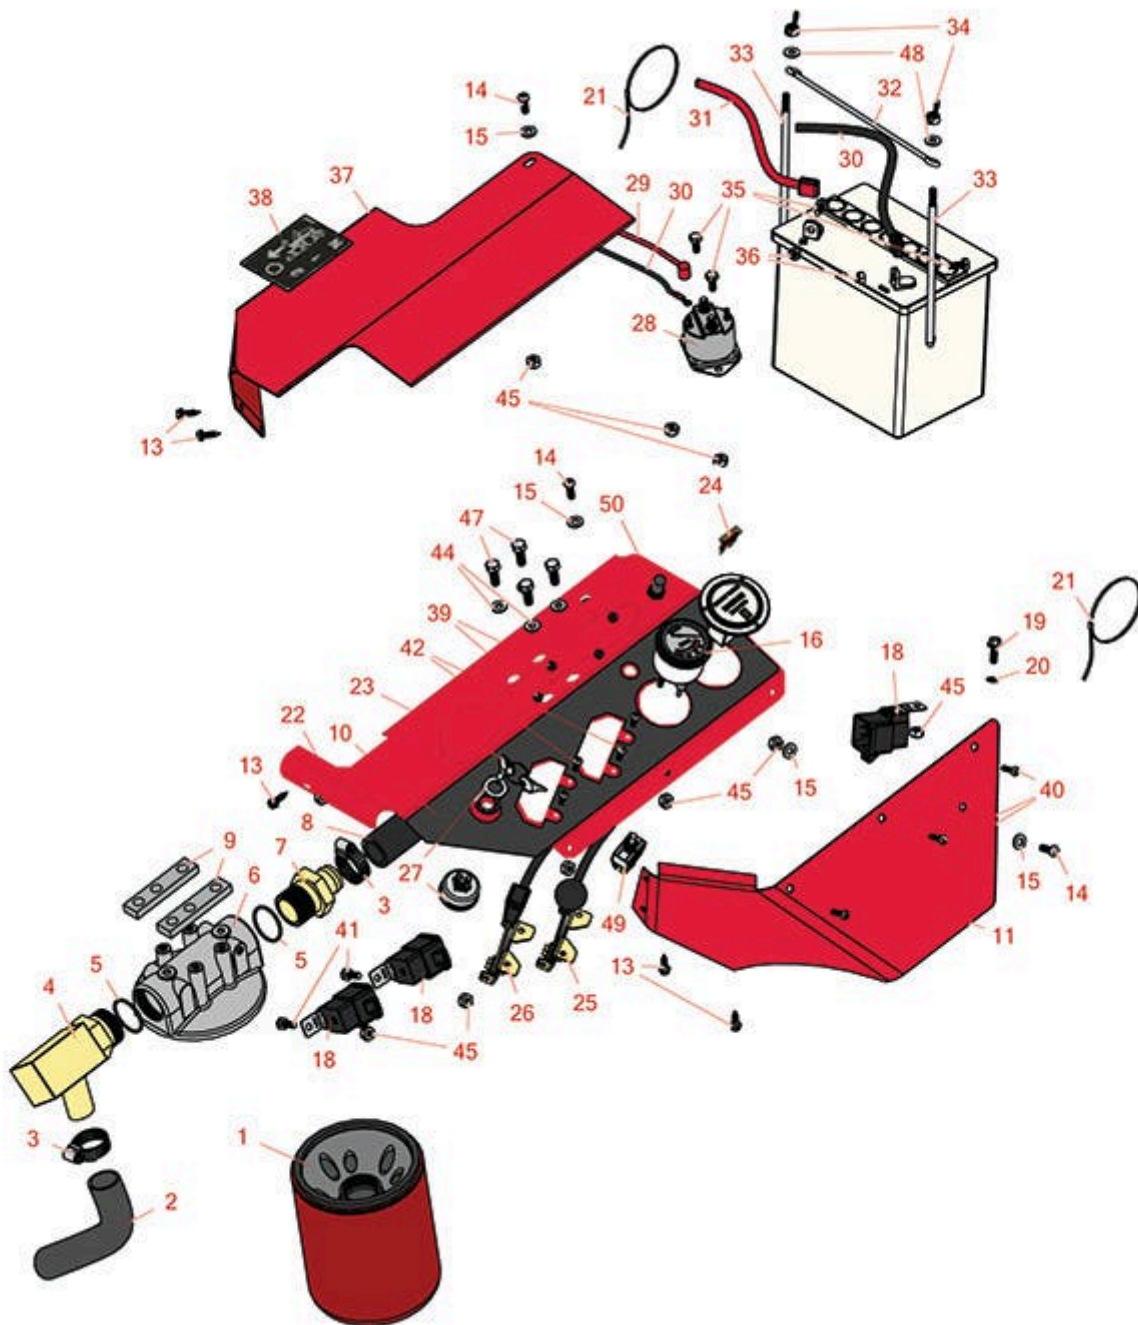

Replaces Toro Greensmaster 3050 Parts

Traction Unit - Model 04351

Control Panel

All original equipment manufacturers names and part numbers are used for identification purposes only, and we are in no way implying that our products are original equipment parts. Prices subject to change without notice.

Replaces Toro Greensmaster 3050 Parts

Traction Unit - Model 04351

Control Panel

Item No	R&R Part No.	OEM Part No.	Description	Qty Req	Order Quantity
1	R74-3570	44-5340, 57-0990, 74-3570, 8076001	Baldwin Oil Filter - Hyd 10 Micron	1	
1	RRF10615	74-3570	SilverGuard Oil Filter	1	
2	R68-5880	28-2040, 51-0040, 68-5880	Hydraulic Hose Assy	1	
3	R2412-34	2412-34, 31-0120	Clamp - Hose .75-1.5	1	
4	R353-564	353-564	Hydraulic Fitting - 90 Deg	1	
5	R237-101	237-101	O-Ring	2	
6	R44-5560	27-2370, 44-5560	Head Assy - Hyd Oil Filter	1	
7	R353-563	353-563, 95-4356	Hydraulic Fitting - Filter	1	
8	R83-1430	83-1430	Hose - Filter to Tank	1	
9	R27-2380	27-2380	Spacer - Oil Filter	2	
10	R107-2554	107-2554, 93-8061	Decal - Control Panel	1	
11	R83-0840-01	83-0840, 83-0840-01	Cover Shield - Valve - Red	1	
13	R32104-116	32104-116	Screw - 12 x 1/2 Sheet Metal Hswh	5	
14	R3274-69	3274-69, 3274-91, 3274.69	Screw - 1/4-20 x 3/4 Hsbh	3	