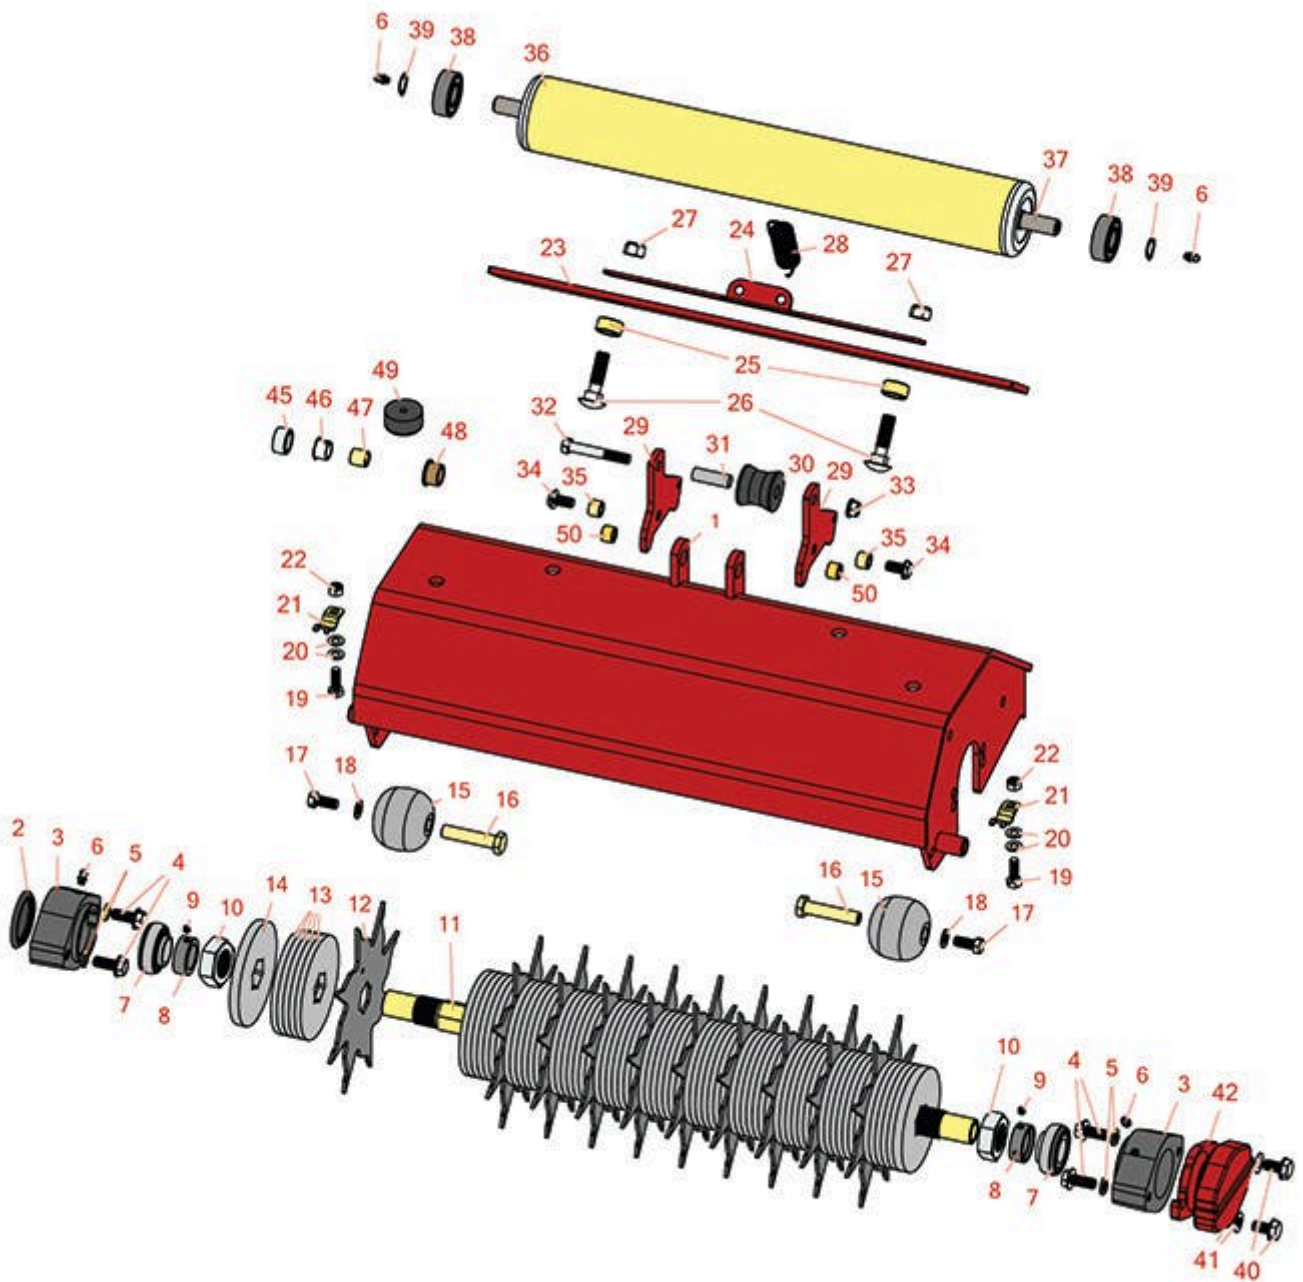

Replaces Toro Greensmaster 3050 Parts

Spiker Unit - Model 04494

Spiker Reel & Frame

All original equipment manufacturers names and part numbers are used for identification purposes only, and we are in no way implying that our products are original equipment parts. Prices subject to change without notice.

Replaces Toro Greensmaster 3050 Parts

Spiker Unit - Model 04494

Spiker Reel & Frame

Item No	R&R Part No.	OEM Part No.	Description	Qty Req	Order Quantity
1	R100-6443-01	100-6443-01	Frame - Spiker	1	
2	R150485	2410-30, 2410-30OSS	Cap - Protective Bearing Housing	1	
3	R95-7148	95-7148	Housing - Bearing Reel	2	
4	R33115-025	33115-025, 48-7780	Bolt - Hex HD M10-1.5 x 25	4	
5	R48-9590	01-176-0040, 42-9600, 48-9590, 48-9690, 63-7780	Washer - Lock 10mm	4	
6	R302-5	21-6010, 302-11, 302-37, 302-47, 302-5, 302-57, 302-58, 302-6, 31-0300, 32-9660, 60-0800, 62-3880, 92-4181	Fitting - Grease	2	
7	R71-1360	251-219, 251-253, 251-254, 251-320, 71-1360, 88-7880, 94-3405	Bearing	2	
8	R251-77	251-77	Collar - Bearing	2	
9	R3245-35	3245-35	Screw - Set 1/4-28 x 1/4	2	
10	R3220-18	3220-18, 67-5840	Nut - Jam V-Cut Shaft	2	