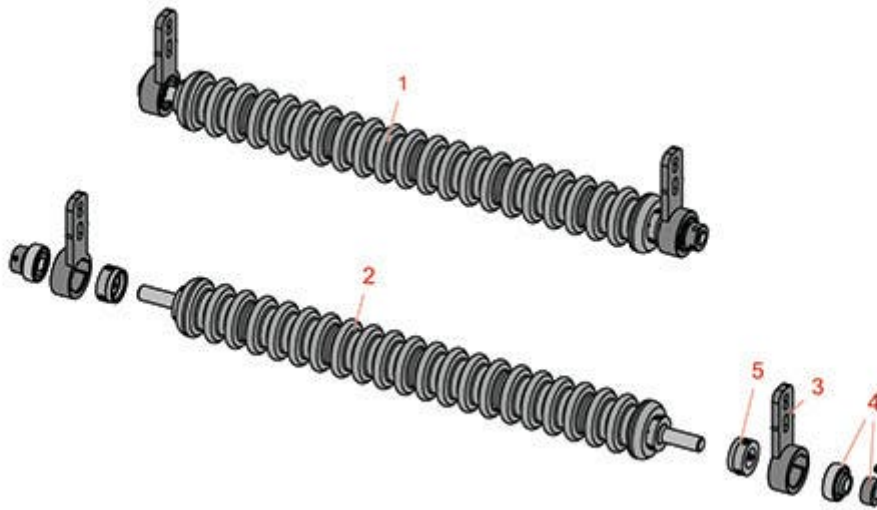

Replaces Toro Greensmaster 3050 Parts

SPA Cutting Unit - Models 04472, 04473, 04482 & 04483
Minuteman Roller System

All original equipment manufacturers names and part numbers are used for identification purposes only, and we are in no way implying that our products are original equipment parts. Prices subject to change without notice.

Replaces Toro Greensmaster 3050 Parts

SPA Cutting Unit - Models 04472, 04473, 04482 & 04483
Minuteman Roller System

Item No	R&R Part No.	OEM Part No.	Description	Qty Req	Order Quantity
Complete Minuteman Roller Systems					
1	RMT3201		Minuteman Front Grooved Roller System	0	
<i>Tech Note: Complete roller systems include roller and two brackets with bearings.:</i>					
Minuteman Rollers Only					
2	RM511		Minuteman Grooved Roller Only - 22 in	0	
<i>Tech Note: Use with Minuteman Roller Bracket System Only:</i>					
Other Parts Available					
3	RT321		Bracket - Front	2	
4	RMMB157		Bearing w/Locking Collar	2	
5	RMM3		End Hub - 7/8 ID	2	