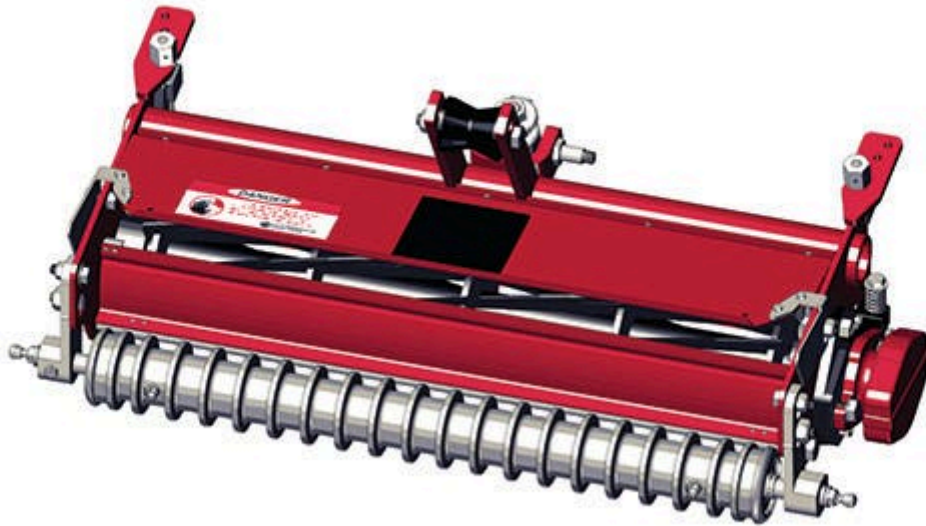

Replaces Toro Greensmaster 3050 Parts

SPA Cutting Unit - Models 04472, 04473, 04482 & 04483
Complete Cutting Unit

All original equipment manufacturers names and part numbers are used for identification purposes only, and we are in no way implying that our products are original equipment parts. Prices subject to change without notice.

Replaces Toro Greensmaster 3050 Parts

SPA Cutting Unit - Models 04472, 04473, 04482 & 04483
Complete Cutting Unit

Item No	R&R Part No.	OEM Part No.	Description	Qty Req	Order Quantity
---------	--------------	--------------	-------------	---------	----------------